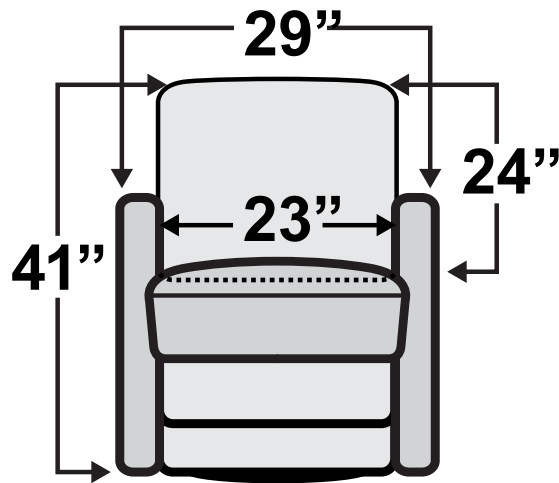

Tribute Swivel Recliner

Measurements & Seat Dimensions

Minimum Distance Required from Wall: **5"**