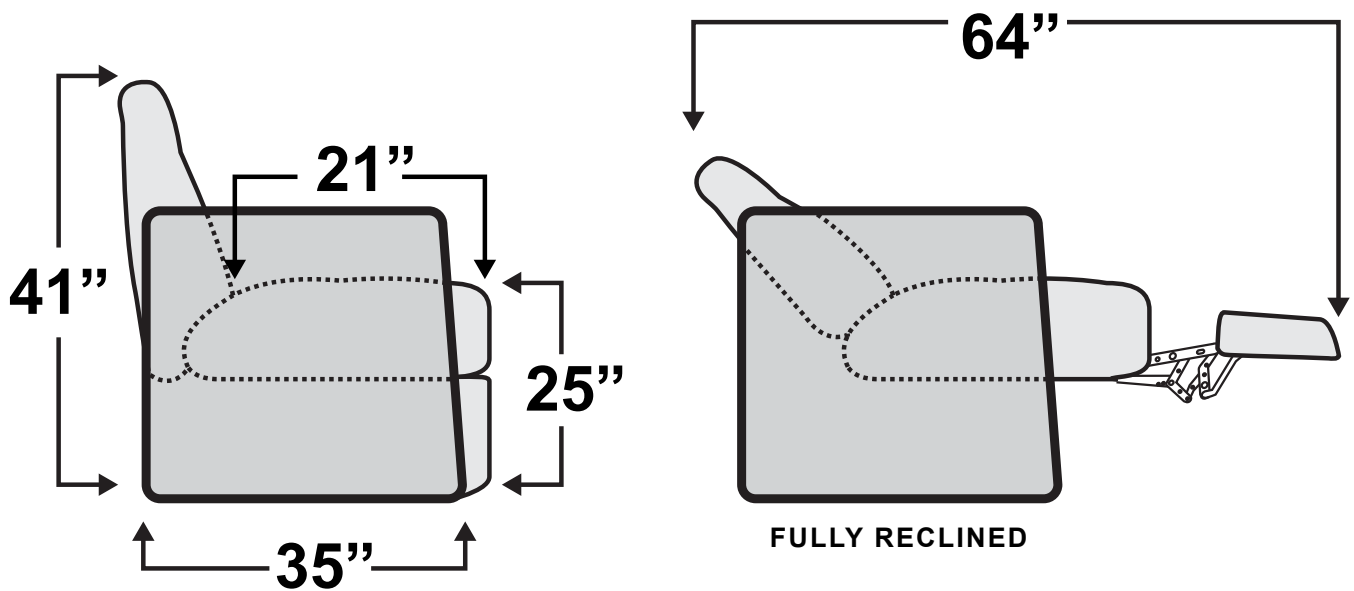

Tribute Swivel Recliner

Measurements & Seat Dimensions

Minimum Distance Required from Wall: **5"**