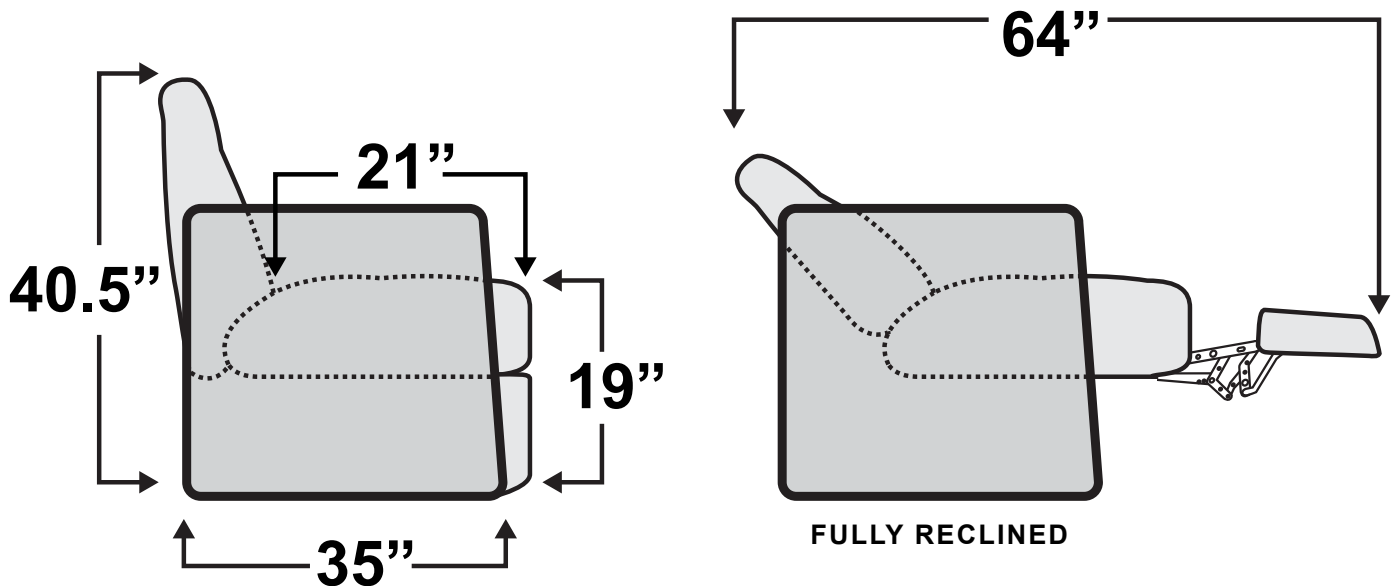

Tribute Double Recliner Loveseat

Measurements & Seat Dimensions

Minimum Distance Required from Wall: **4.5"**