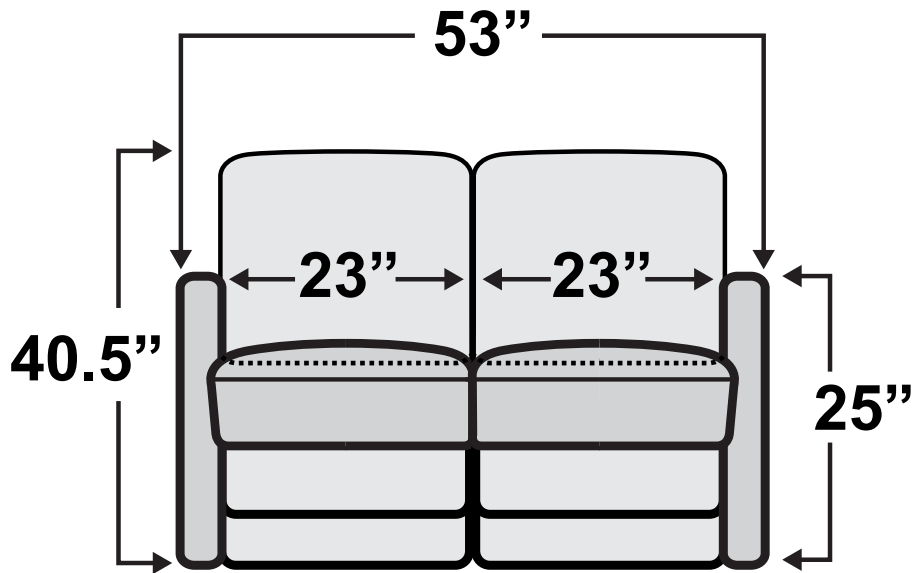

Tribute Double Recliner Loveseat

Measurements & Seat Dimensions

Minimum Distance Required from Wall: **4.5"**