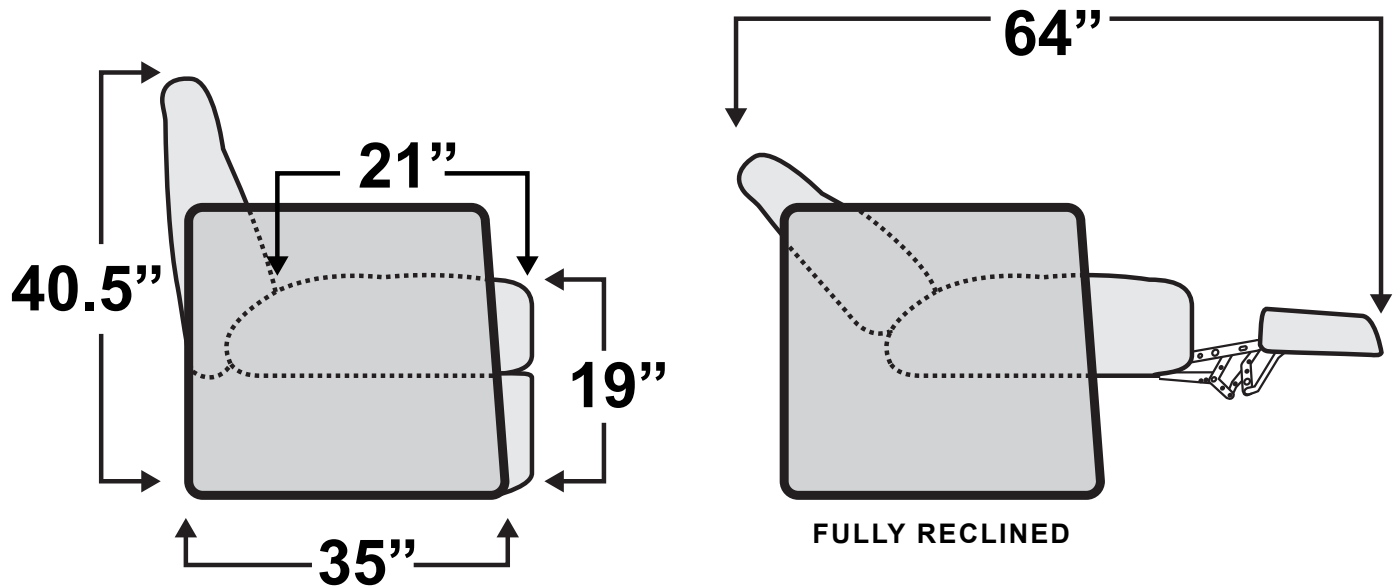

## Tribute Double Recliner

Measurements & Seat Dimensions

Minimum Distance Required from Wall: **4.5"**