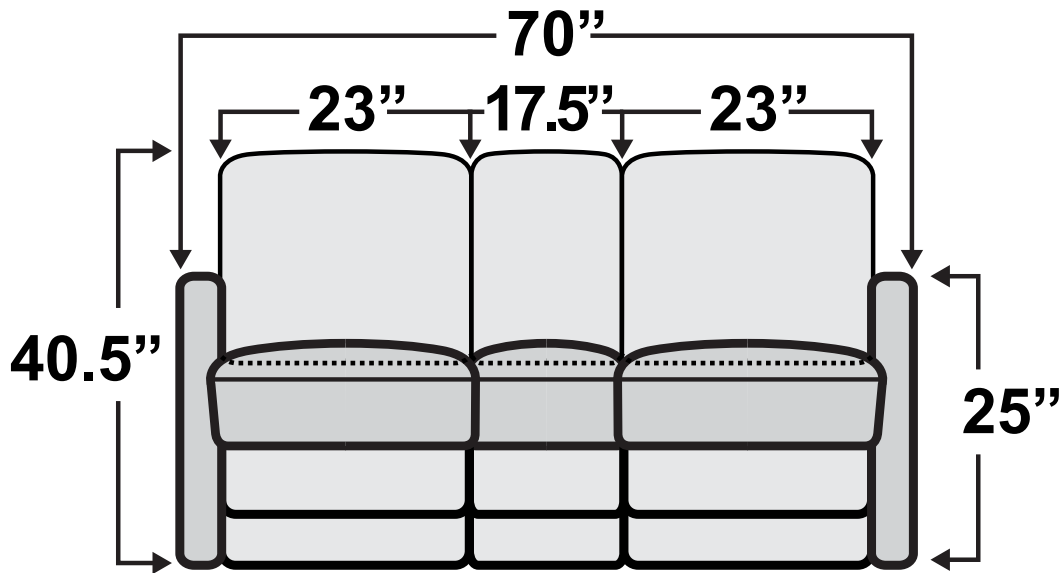

## Tribute Double Recliner

Measurements & Seat Dimensions

Minimum Distance Required from Wall: **4.5"**