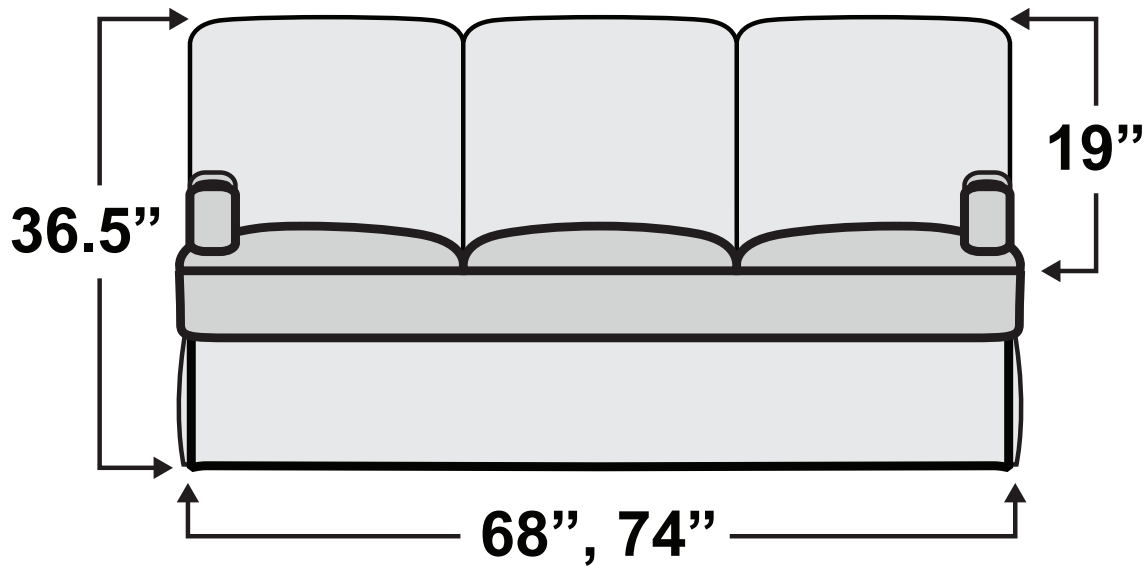

## Monument SL Sofa Bed

Measurements & Seat Dimensions

Minimum Distance Required from Wall: **1"**