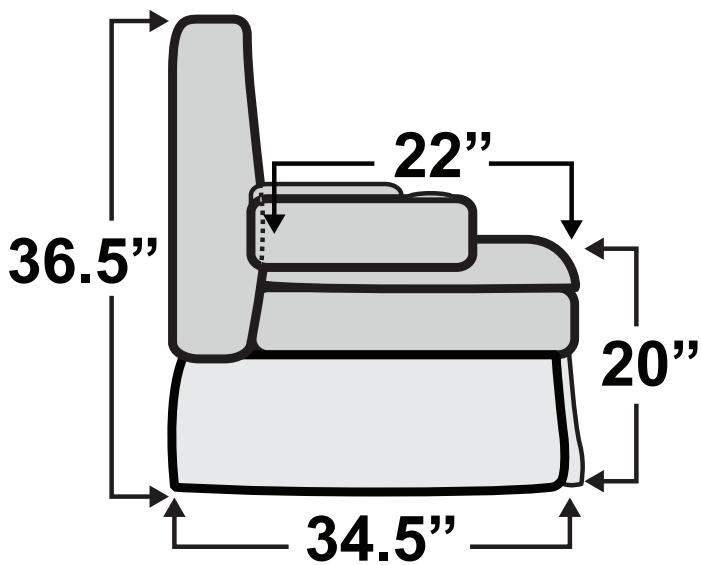

## Monument SL Sofa Bed

Measurements & Seat Dimensions

Minimum Distance Required from Wall: **1"**