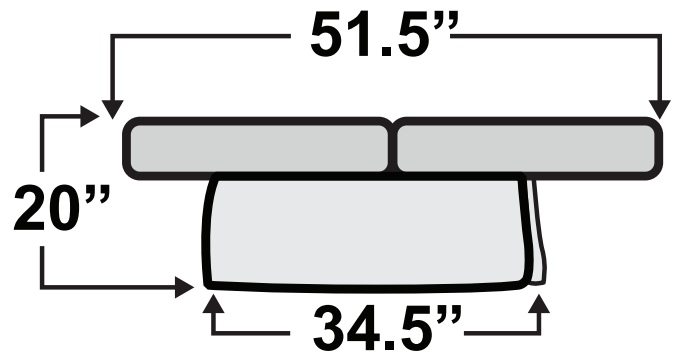

## Monument SL Sofa Bed

Measurements & Seat Dimensions

Minimum Distance Required from Wall: **1"**