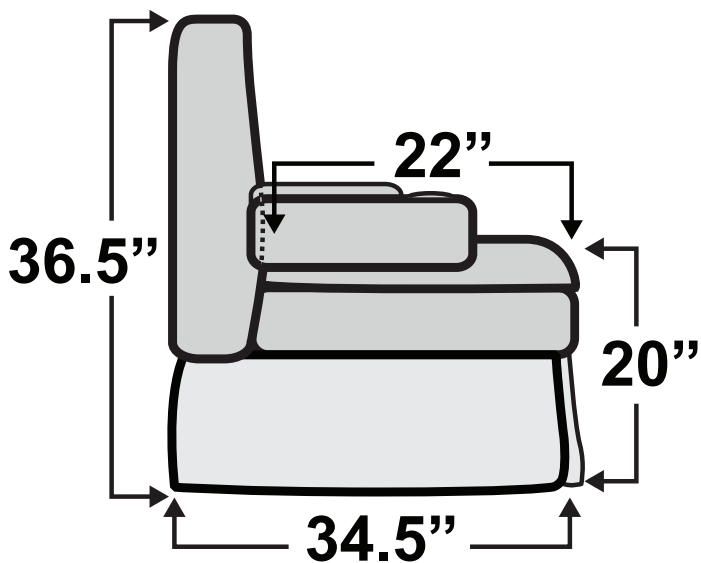

HAVE QUESTIONS? Call us toll-free!

800-454-1801

Monument Sofa Bed

Measurements & Seat Dimensions

Minimum Distance Required from Wall: **1"**