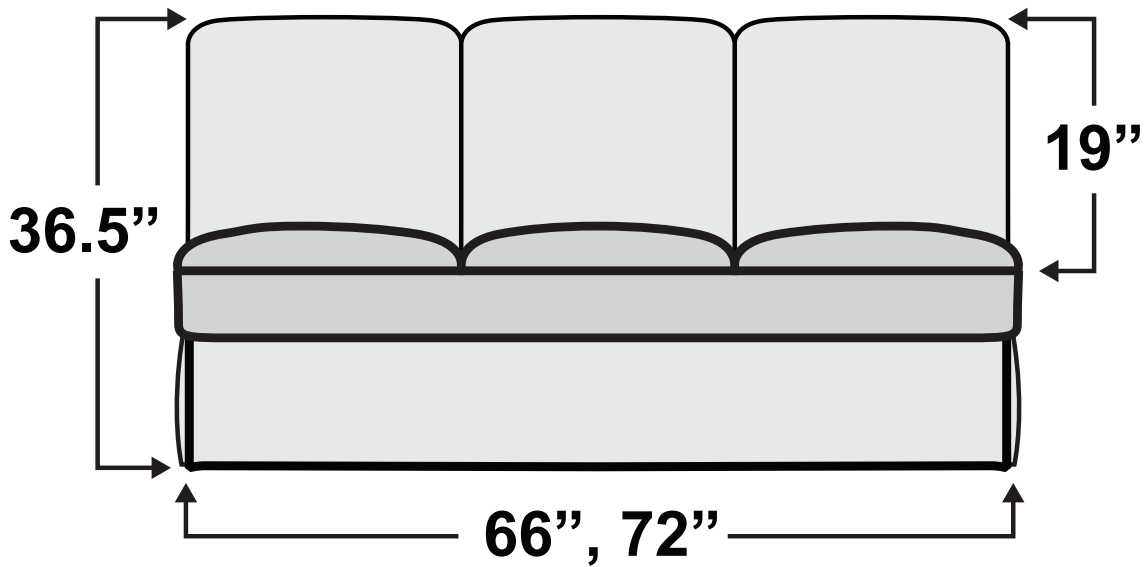

HAVE QUESTIONS? Call us toll-free!

800-454-1801

Monument Sofa Bed

Measurements & Seat Dimensions

Minimum Distance Required from Wall: **1"**