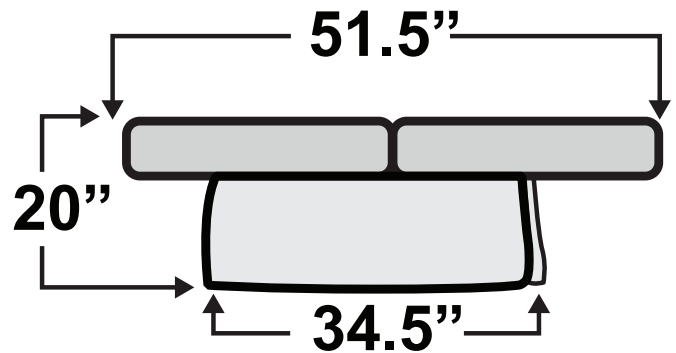

HAVE QUESTIONS? Call us toll-free!

800-454-1801

Monument Sofa Bed

Measurements & Seat Dimensions

Minimum Distance Required from Wall: **1"**