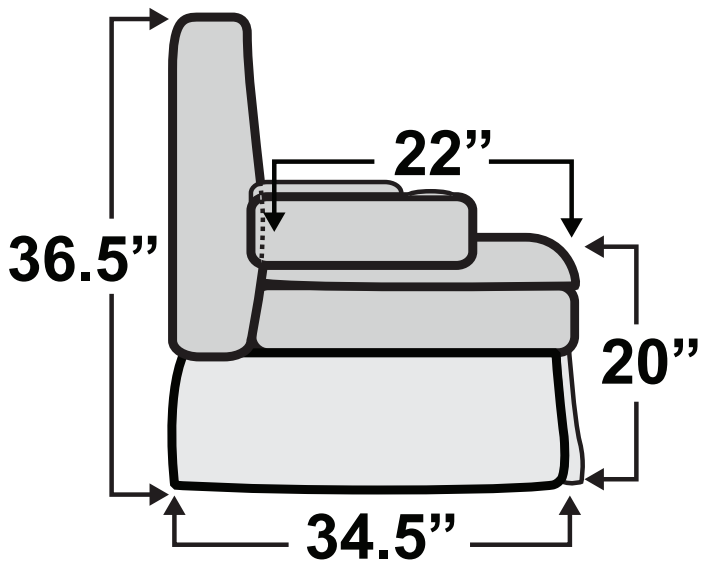

Monument Console SL Sofa Bed

Measurements & Seat Dimensions

Minimum Distance Required from Wall: **1"**