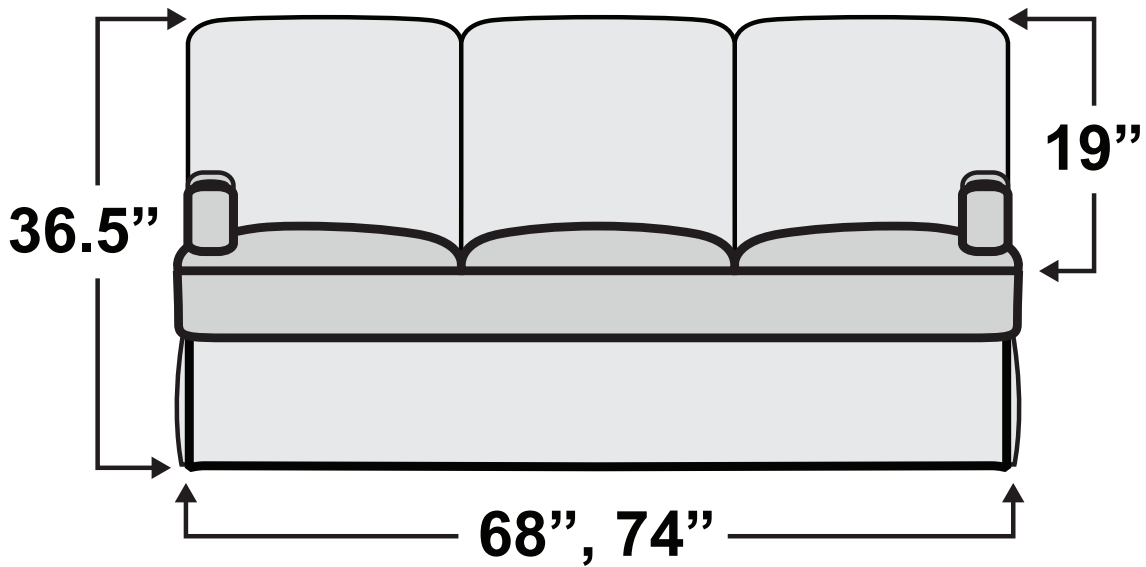

Monument Console SL Sofa Bed

Measurements & Seat Dimensions

Minimum Distance Required from Wall: **1"**