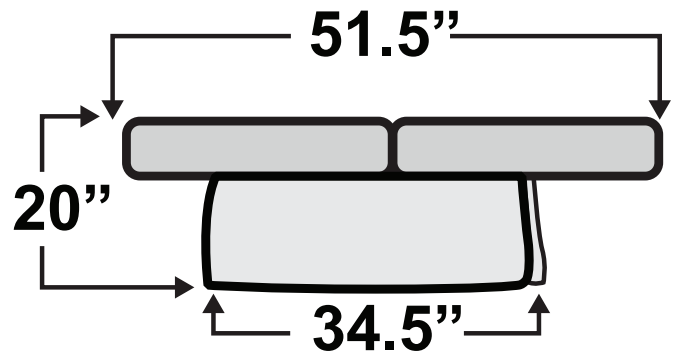

Monument Console SL Sofa Bed

Measurements & Seat Dimensions

Minimum Distance Required from Wall: **1"**