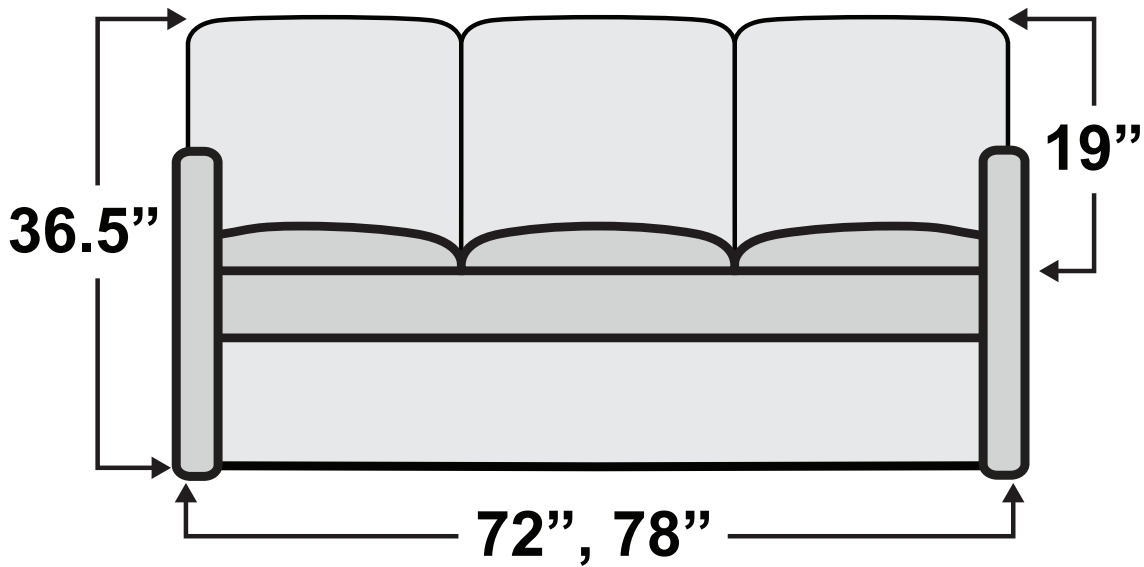

HAVE QUESTIONS? Call us toll-free!

800-454-1801

Monument DX Sofa Bed

Measurements & Seat Dimensions

Minimum Distance Required from Wall: **1"**