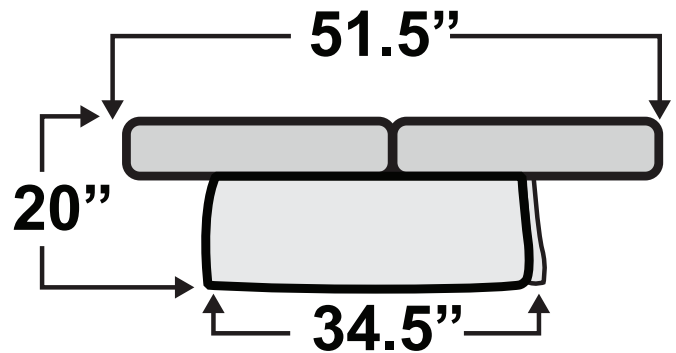

HAVE QUESTIONS? Call us toll-free!

800-454-1801

Monument DX Sofa Bed

Measurements & Seat Dimensions

Minimum Distance Required from Wall: **1"**