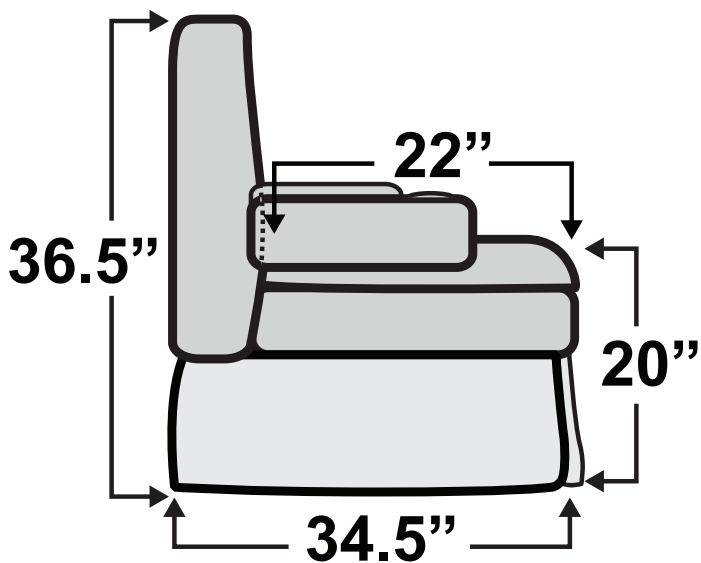

HAVE QUESTIONS? Call us toll-free!

800-454-1801

Monument DX Sofa Bed

Measurements & Seat Dimensions

Minimum Distance Required from Wall: **1"**