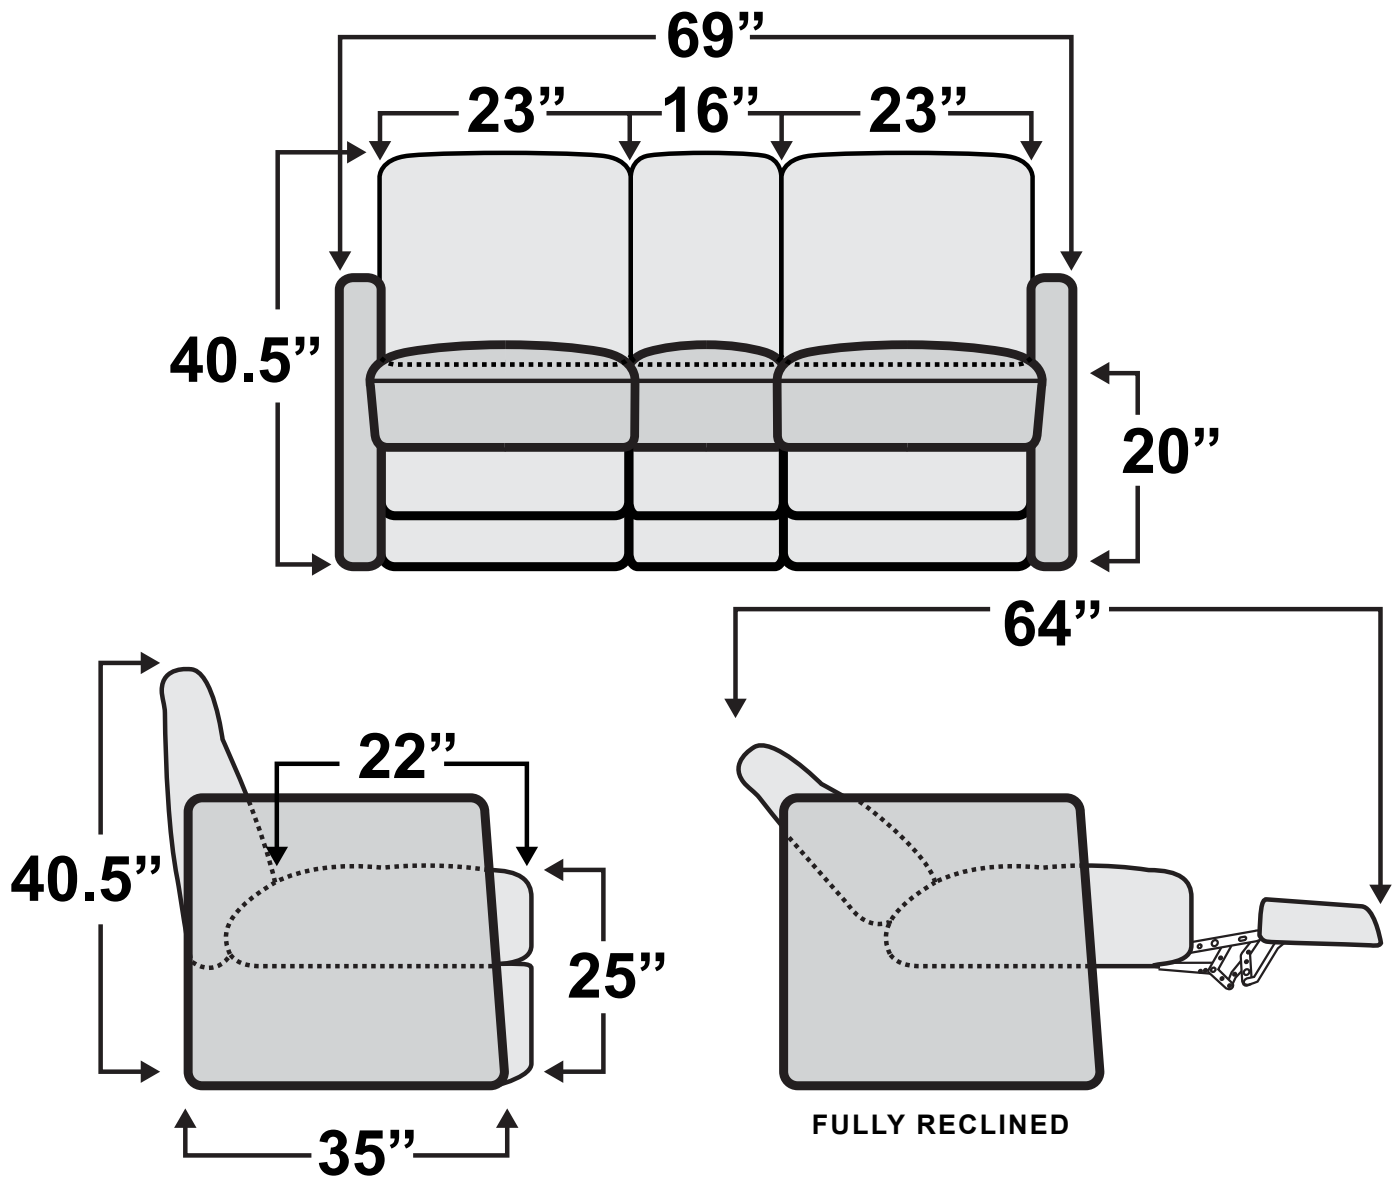

Monument Double Recliner

Measurements & Seat Dimensions

Minimum Distance Required from Wall: **4.5"**