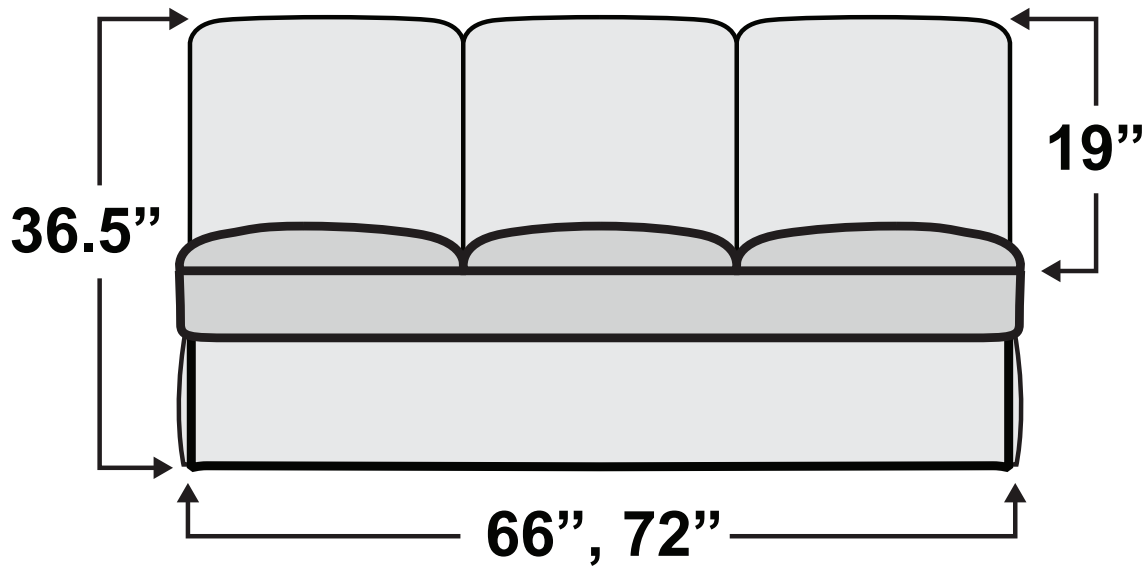

HAVE QUESTIONS? Call us toll-free!

800-454-1801

Monument Console Sofa Bed

Measurements & Seat Dimensions

Minimum Distance Required from Wall: **1"**