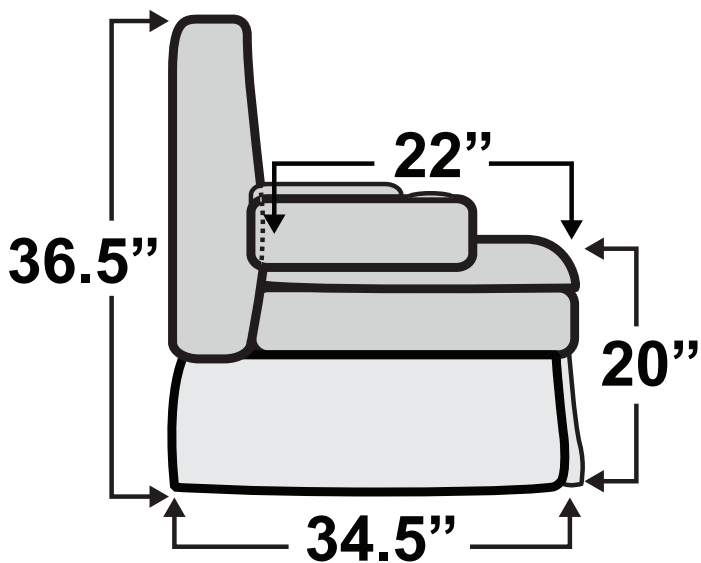

HAVE QUESTIONS? Call us toll-free!

800-454-1801

Monument Console Sofa Bed

Measurements & Seat Dimensions

Minimum Distance Required from Wall: **1"**