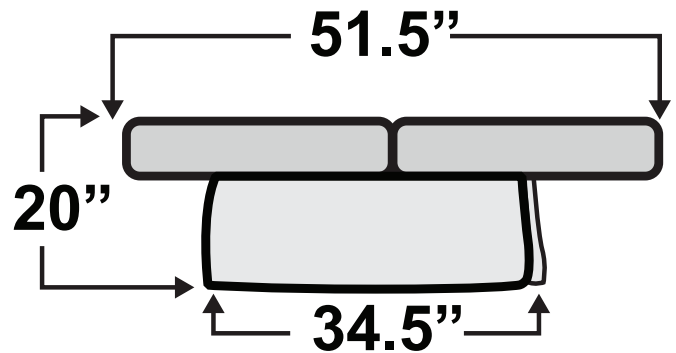

HAVE QUESTIONS? Call us toll-free!

800-454-1801

Monument Console Sofa Bed

Measurements & Seat Dimensions

Minimum Distance Required from Wall: **1"**