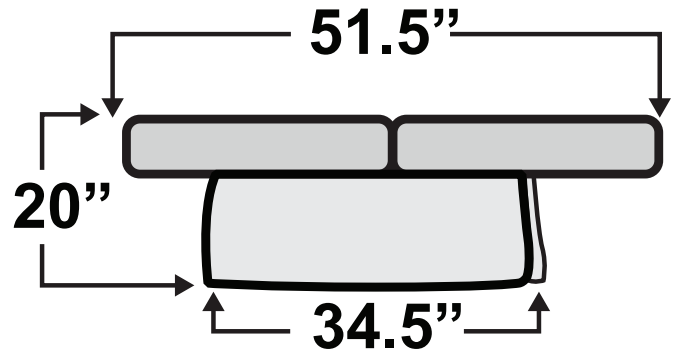

Monument Console DX Sofa Bed

Measurements & Seat Dimensions

Minimum Distance Required from Wall: **1"**