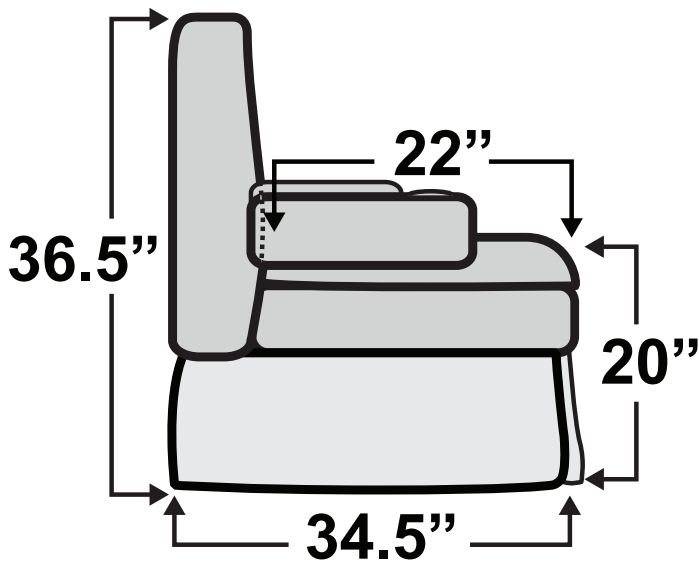

Monument Console DX Sofa Bed

Measurements & Seat Dimensions

Minimum Distance Required from Wall: **1"**