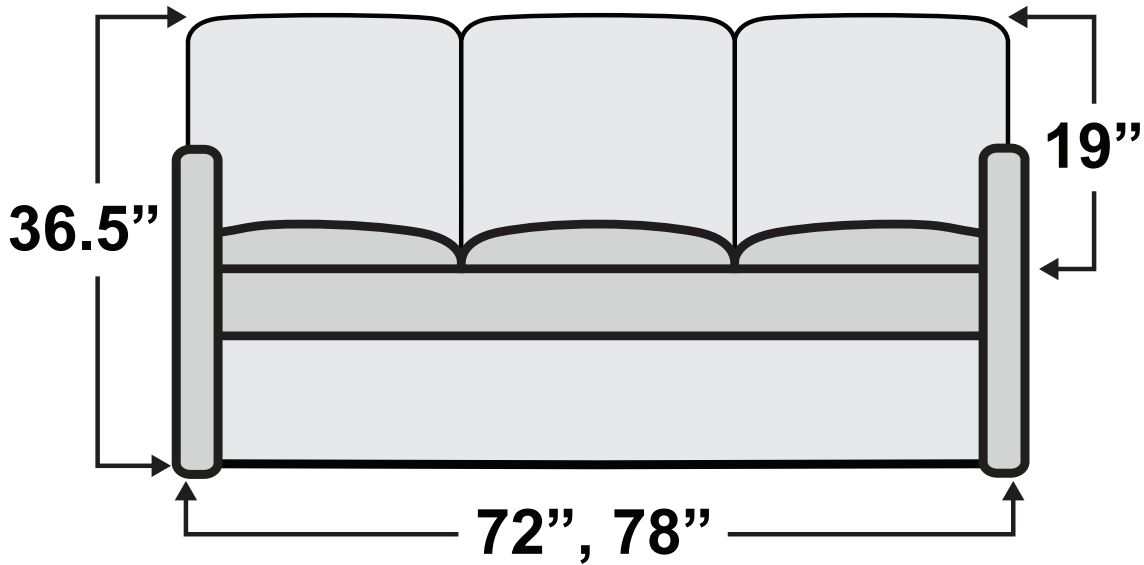

Monument Console DX Sofa Bed

Measurements & Seat Dimensions

Minimum Distance Required from Wall: **1"**