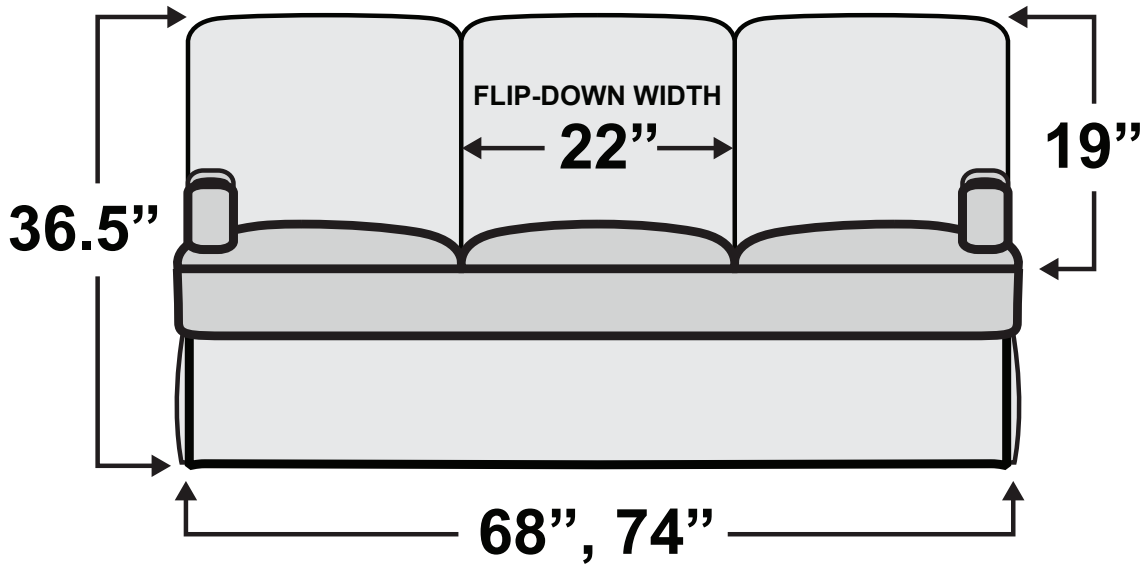

## Modesto Console SL Sofa Bed

### Measurements & Seat Dimensions

Minimum Distance Required from Wall: **1"**