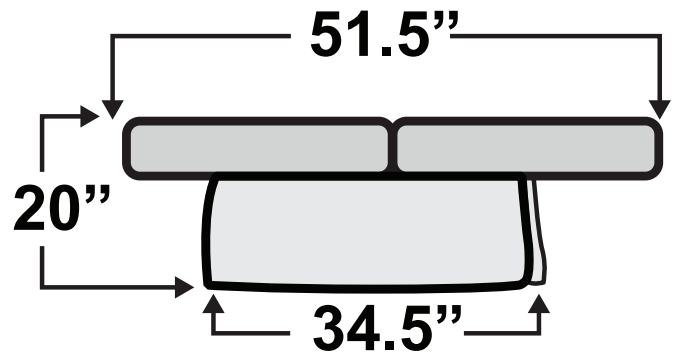

## Modesto Console Sofa Bed

Measurements & Seat Dimensions

Minimum Distance Required from Wall: **1"**