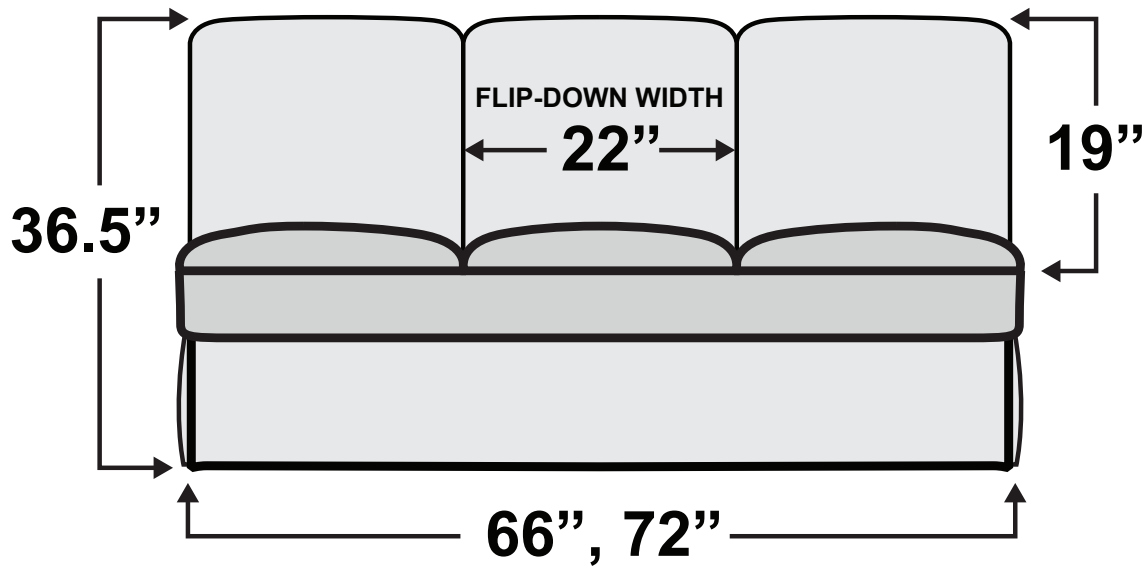

## Modesto Console Sofa Bed

Measurements & Seat Dimensions

Minimum Distance Required from Wall: **1"**