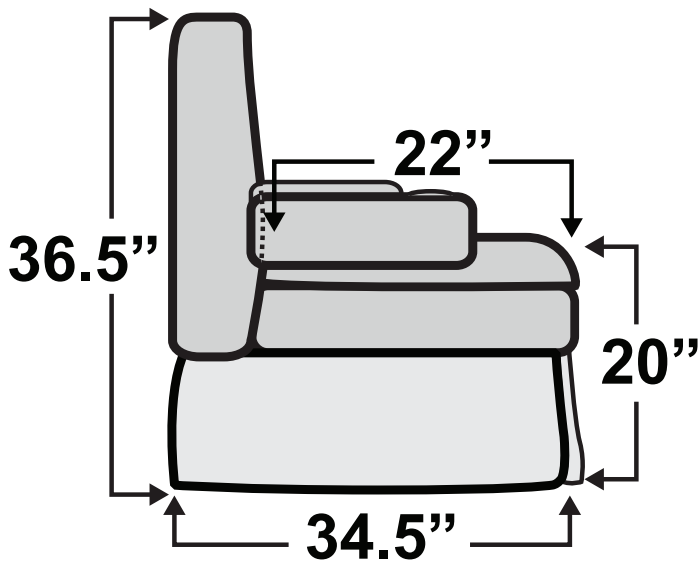

## Modesto Console Sofa Bed

Measurements & Seat Dimensions

Minimum Distance Required from Wall: **1"**