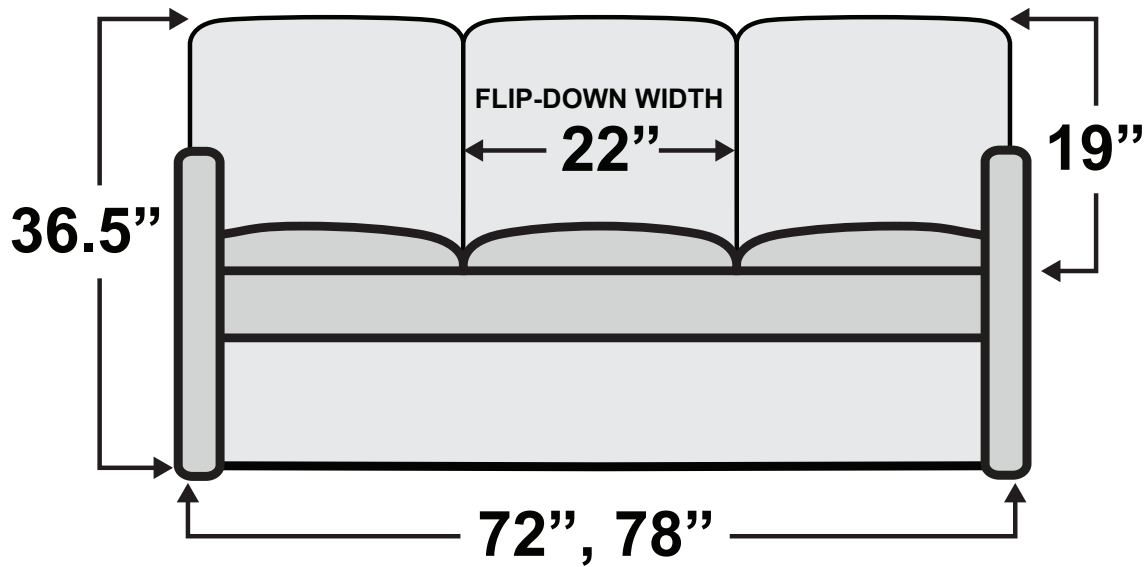

Modesto Console DX Sofa Bed

Measurements & Seat Dimensions

Minimum Distance Required from Wall: **1"**