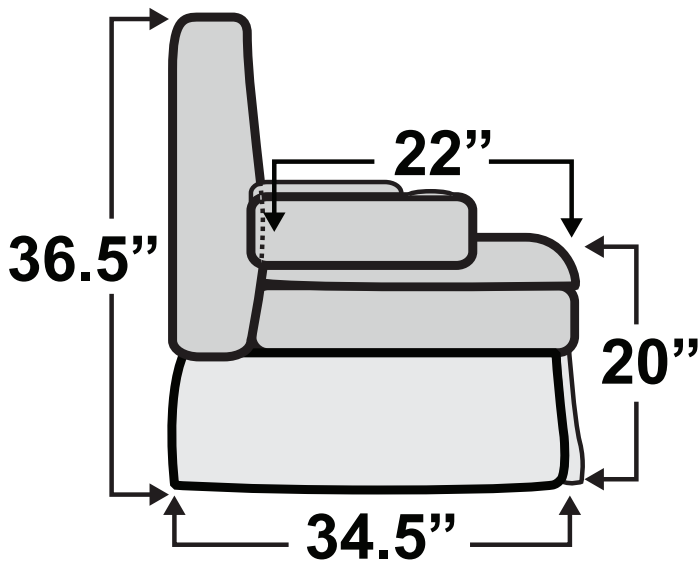

Modesto Console DX Sofa Bed

Measurements & Seat Dimensions

Minimum Distance Required from Wall: **1"**