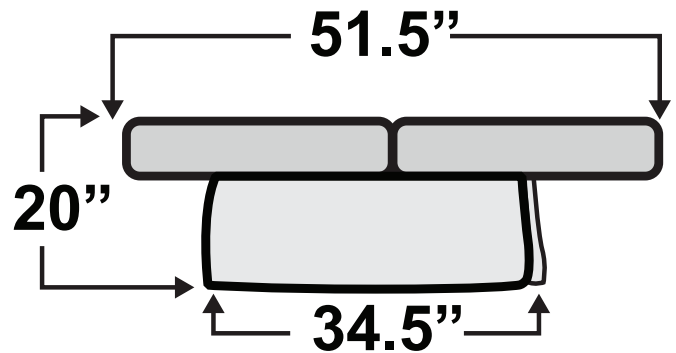

Modesto Console DX Sofa Bed

Measurements & Seat Dimensions

Minimum Distance Required from Wall: **1"**