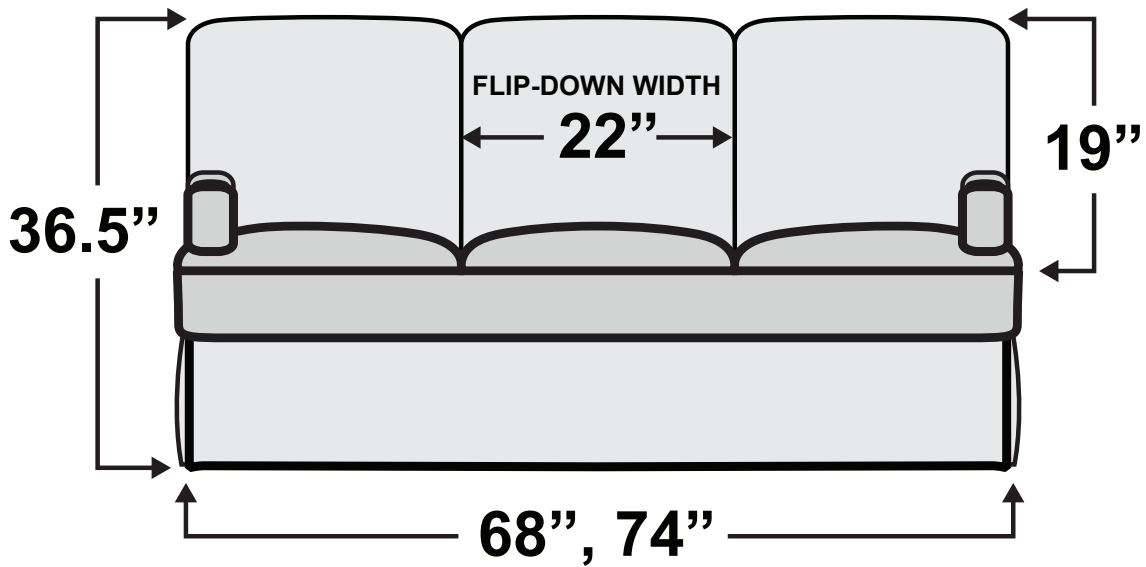

HAVE QUESTIONS? Call us toll-free!

800-454-1801

Hampton Console SL Sofa Bed

Measurements & Seat Dimensions

Minimum Distance Required from Wall: **1"**