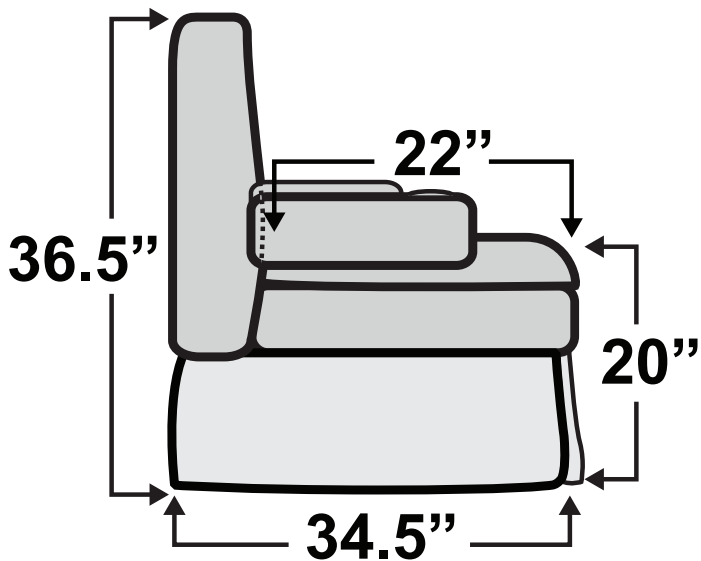

HAVE QUESTIONS? Call us toll-free!

800-454-1801

Hampton Console SL Sofa Bed

Measurements & Seat Dimensions

Minimum Distance Required from Wall: **1"**