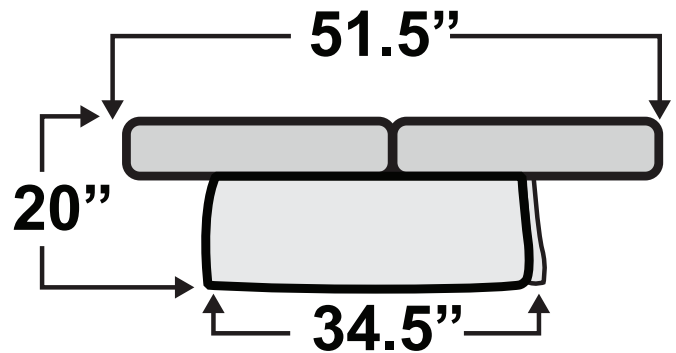

HAVE QUESTIONS? Call us toll-free!

800-454-1801

Hampton Console SL Sofa Bed

Measurements & Seat Dimensions

Minimum Distance Required from Wall: **1"**