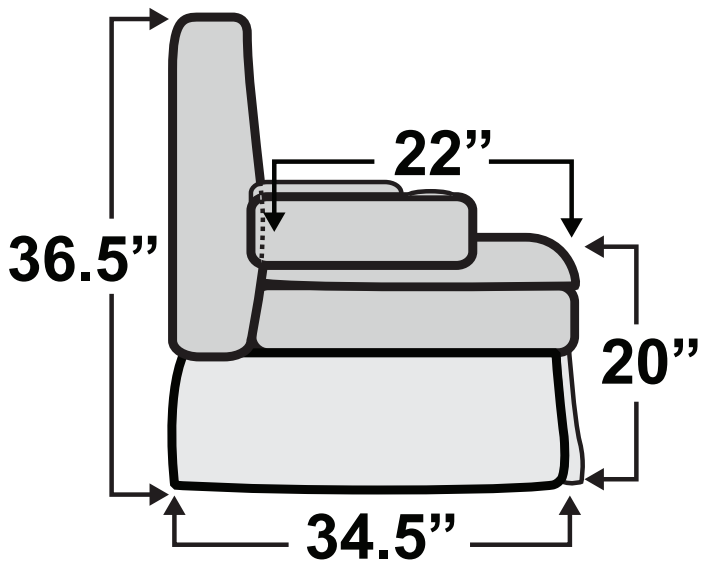

## Hampton Console DX Sofa Bed

Measurements & Seat Dimensions

Minimum Distance Required from Wall: **1"**