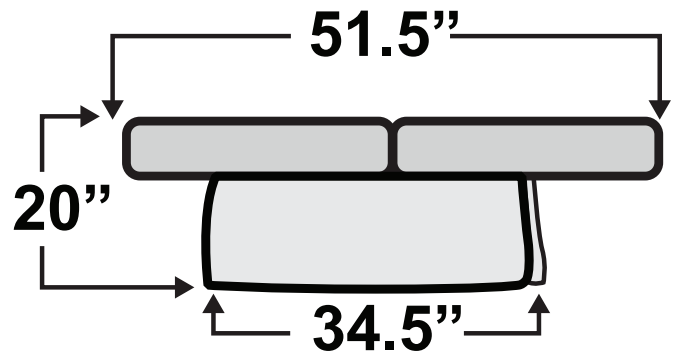

## Hampton Console DX Sofa Bed

Measurements & Seat Dimensions

Minimum Distance Required from Wall: **1"**