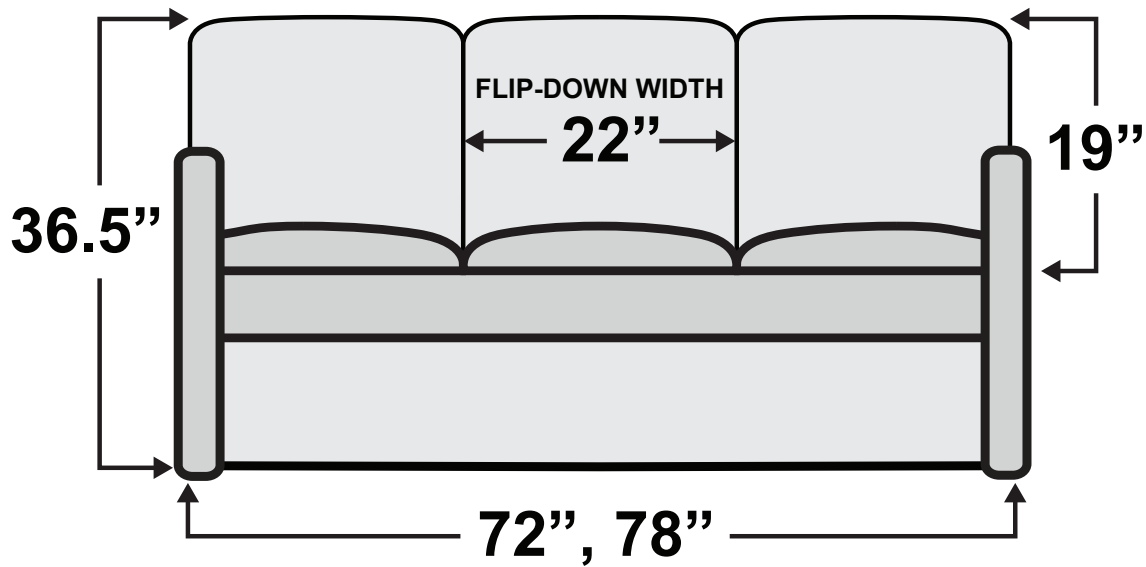

## Hampton Console DX Sofa Bed

Measurements & Seat Dimensions

Minimum Distance Required from Wall: **1"**