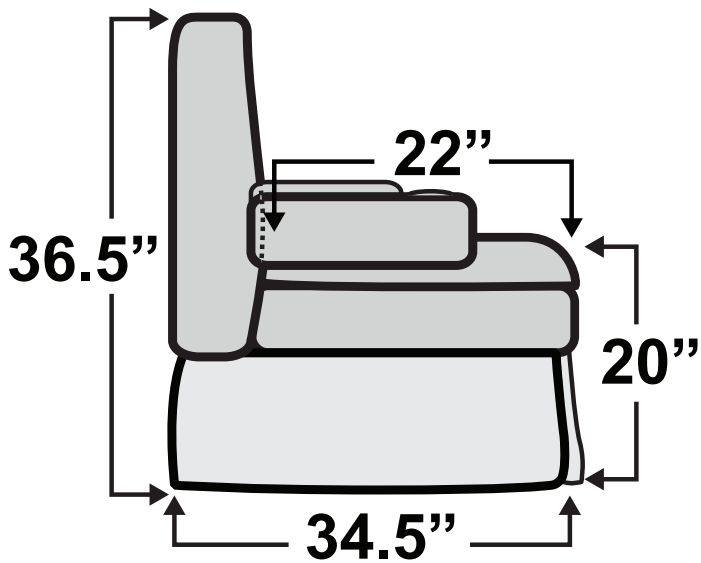

HAVE QUESTIONS? Call us toll-free!

800-454-1801

Gravitas SL Sofa Bed

Measurements & Seat Dimensions

Minimum Distance Required from Wall: **1"**