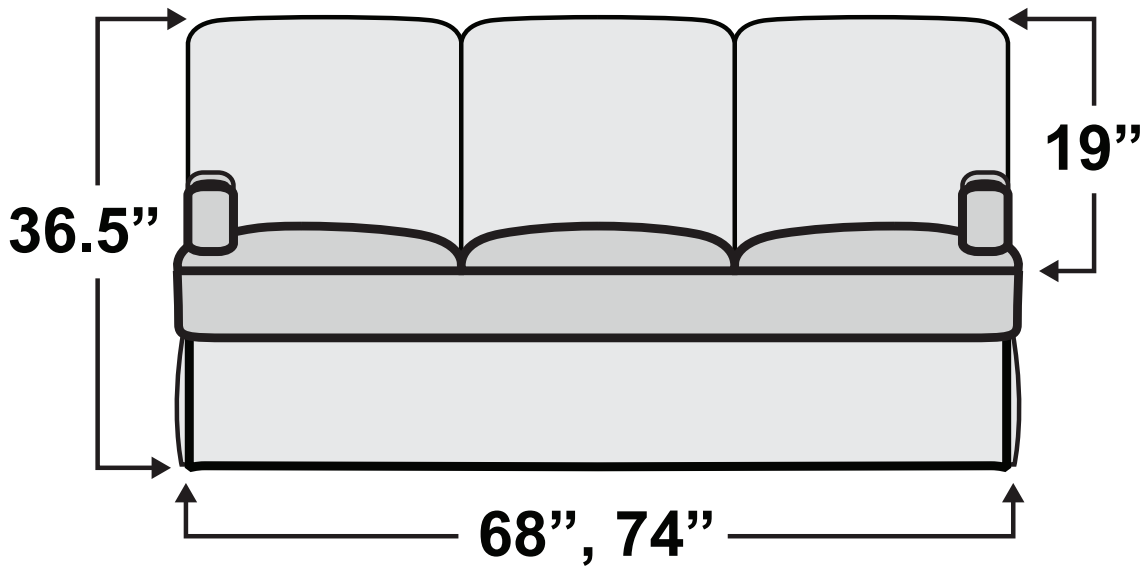

HAVE QUESTIONS? Call us toll-free!

800-454-1801

Gravitas SL Sofa Bed

Measurements & Seat Dimensions

Minimum Distance Required from Wall: **1"**