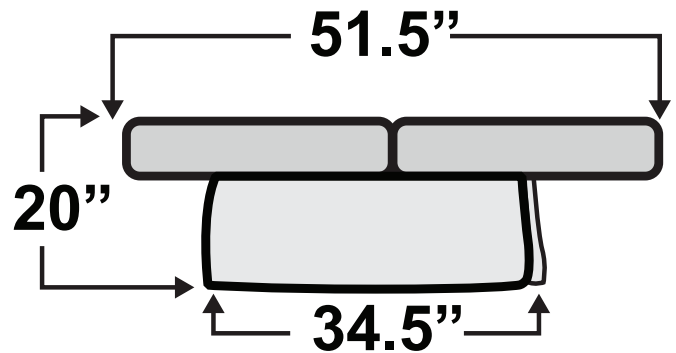

HAVE QUESTIONS? Call us toll-free!

800-454-1801

Gravitas SL Sofa Bed

Measurements & Seat Dimensions

Minimum Distance Required from Wall: **1"**