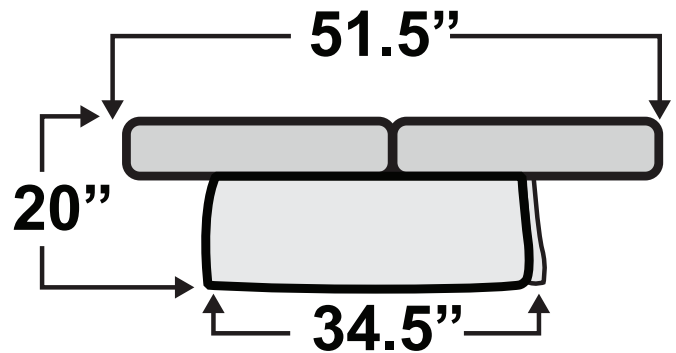

HAVE QUESTIONS? Call us toll-free!

800-454-1801

Gravitas Sofa Bed

Measurements & Seat Dimensions

Minimum Distance Required from Wall: **1"**