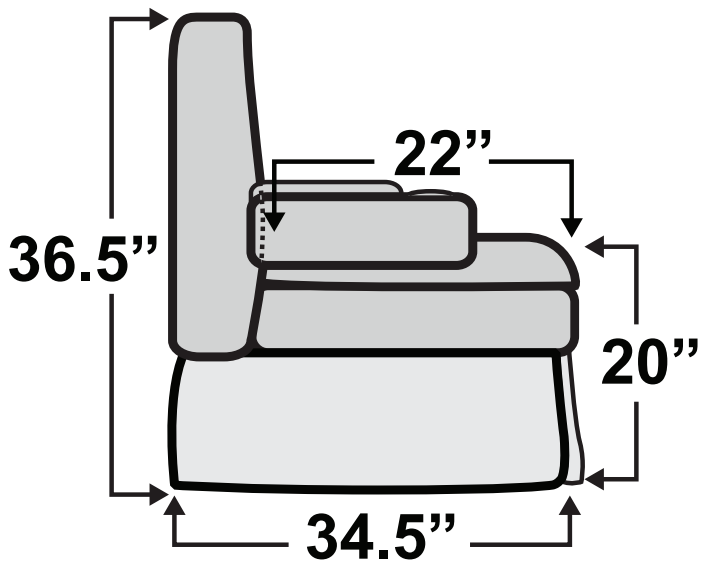

HAVE QUESTIONS? Call us toll-free!

800-454-1801

Gravitas Sofa Bed

Measurements & Seat Dimensions

Minimum Distance Required from Wall: **1"**