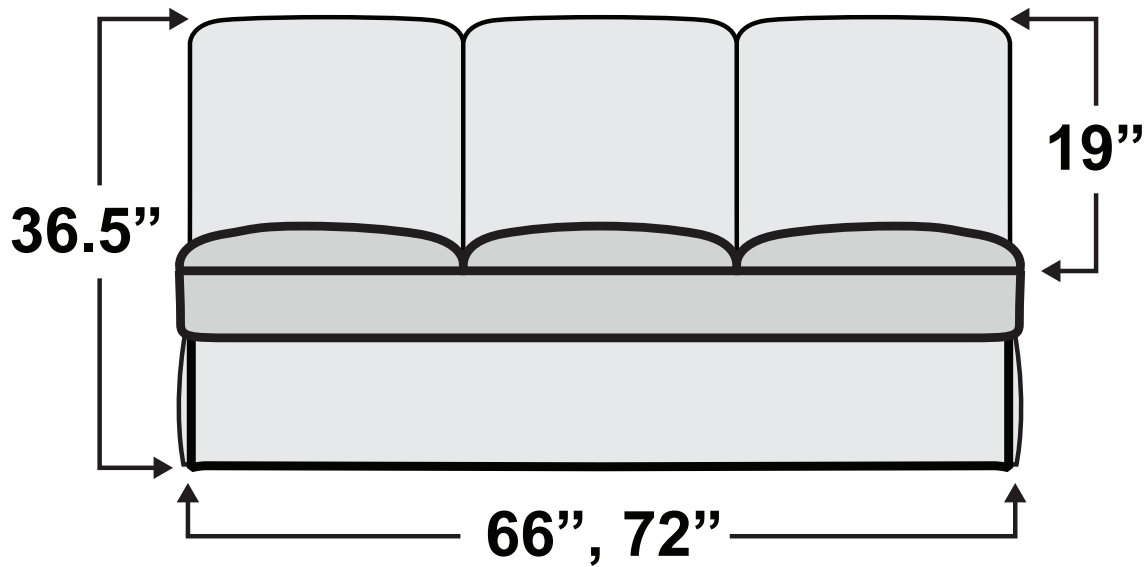

HAVE QUESTIONS? Call us toll-free!

800-454-1801

Gravitas Sofa Bed

Measurements & Seat Dimensions

Minimum Distance Required from Wall: **1"**