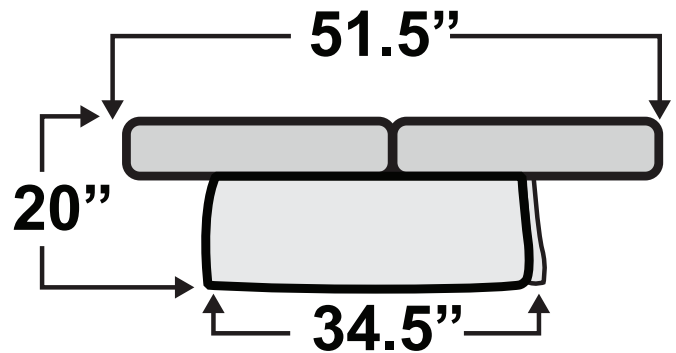

HAVE QUESTIONS? Call us toll-free!

800-454-1801

Gravitas DX Sofa Bed

Measurements & Seat Dimensions

Minimum Distance Required from Wall: **1"**