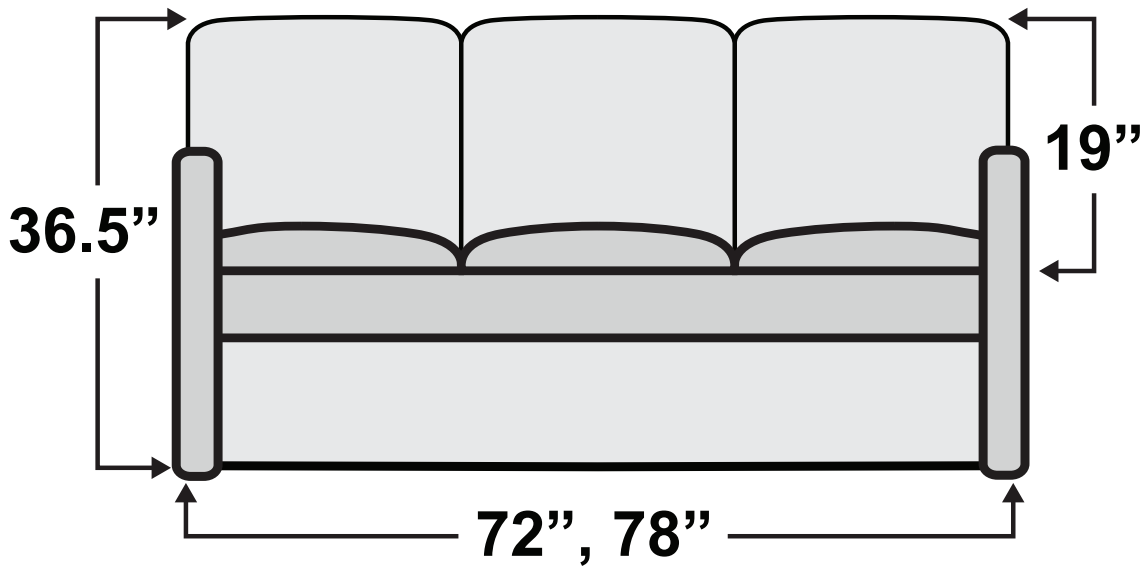

HAVE QUESTIONS? Call us toll-free!

800-454-1801

Gravitas DX Sofa Bed

Measurements & Seat Dimensions

Minimum Distance Required from Wall: **1"**