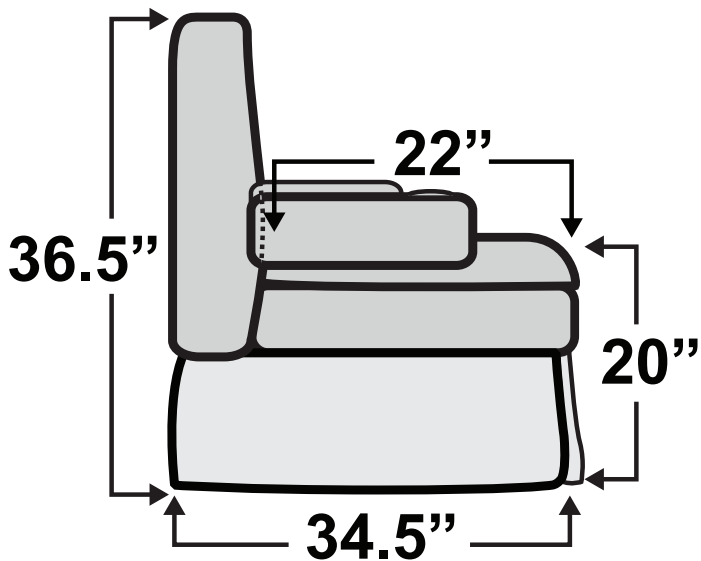

HAVE QUESTIONS? Call us toll-free!

800-454-1801

Gravitas DX Sofa Bed

Measurements & Seat Dimensions

Minimum Distance Required from Wall: **1"**