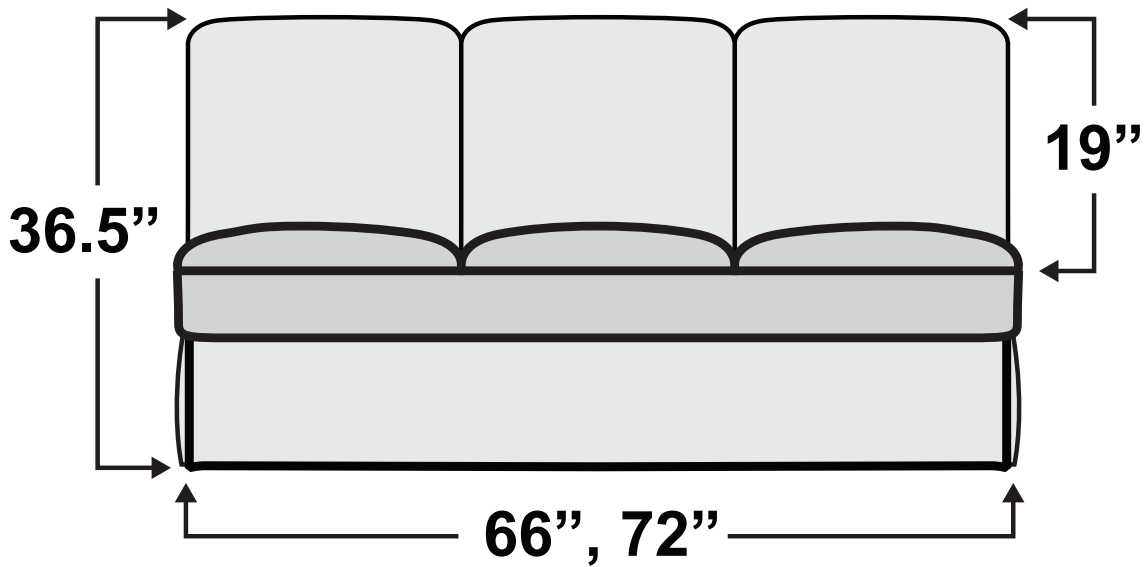

## Gravitas Console Sofa Bed

Measurements & Seat Dimensions

Minimum Distance Required from Wall: **1"**