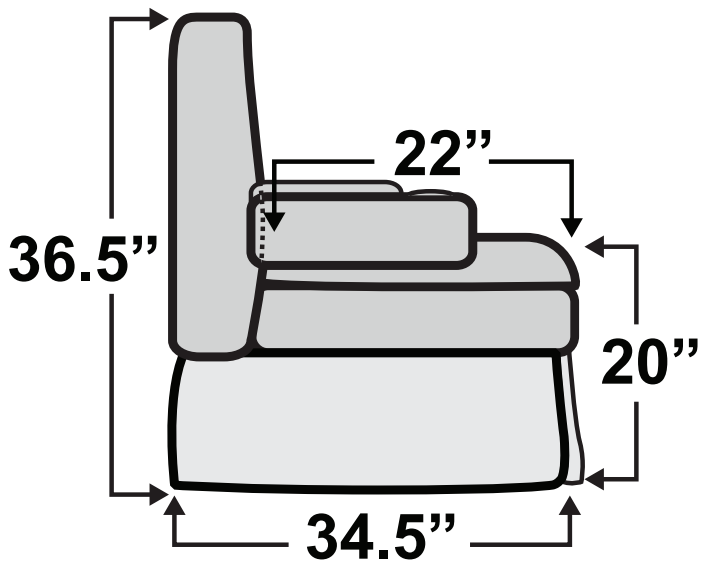

## Gravitas Console Sofa Bed

Measurements & Seat Dimensions

Minimum Distance Required from Wall: **1"**