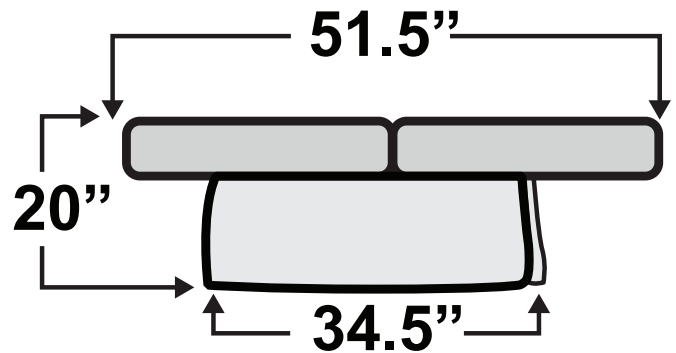

## Gravitas Console Sofa Bed

Measurements & Seat Dimensions

Minimum Distance Required from Wall: **1"**