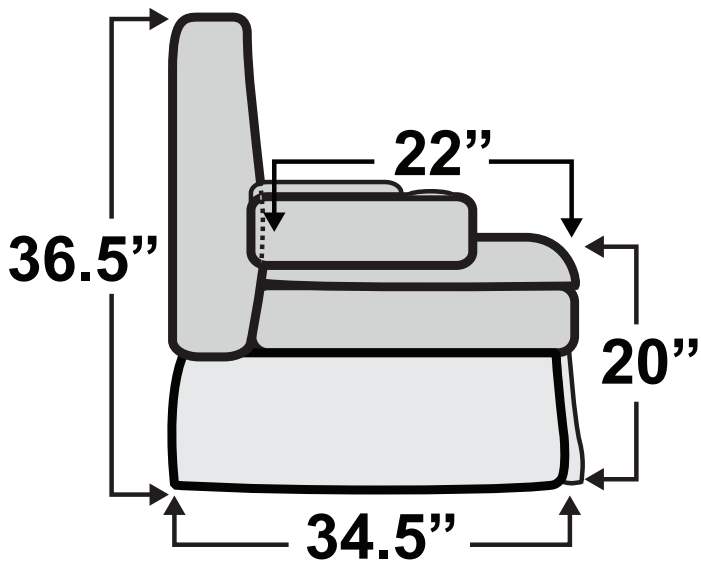

Gravitas Console SL Sofa Bed

Measurements & Seat Dimensions

Minimum Distance Required from Wall: **1"**