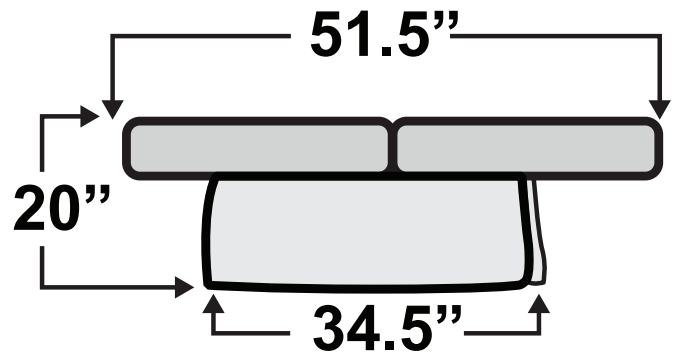

Gravitas Console SL Sofa Bed

Measurements & Seat Dimensions

Minimum Distance Required from Wall: **1"**