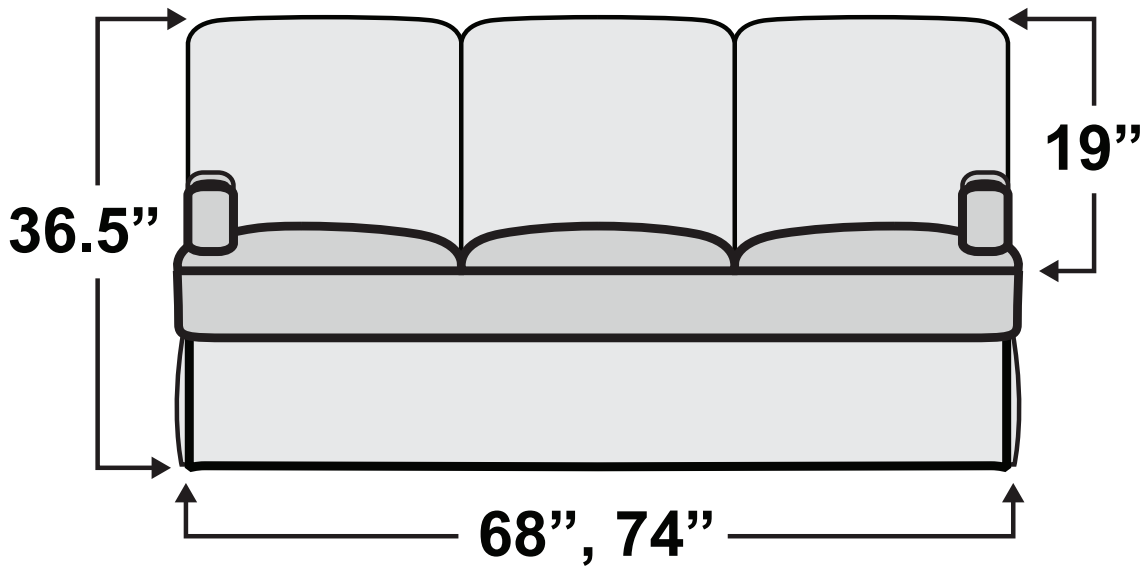

Gravitas Console SL Sofa Bed

Measurements & Seat Dimensions

Minimum Distance Required from Wall: **1"**