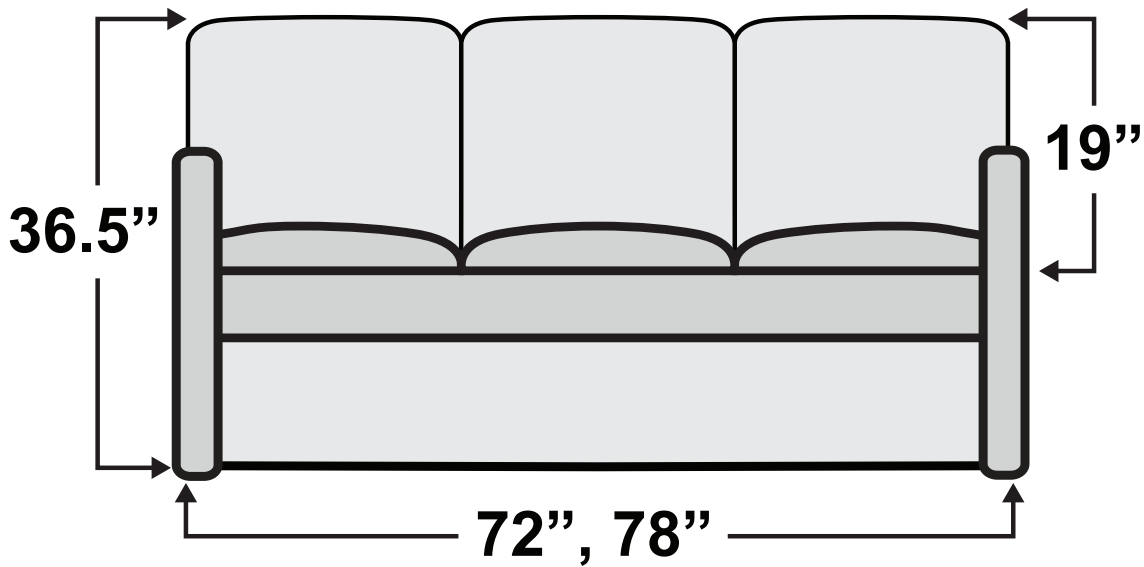

## Gravitas Console DX Sofa Bed

### Measurements & Seat Dimensions

Minimum Distance Required from Wall: **1"**