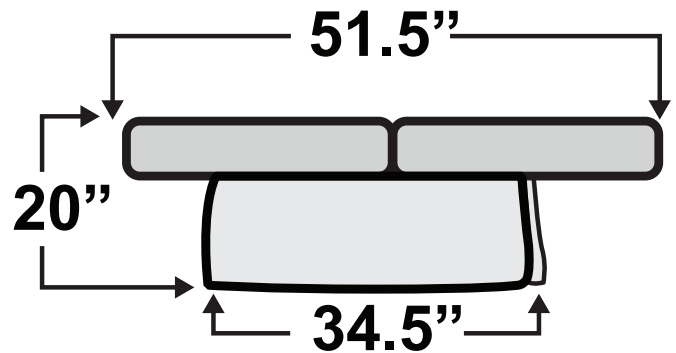

## Gravitas Console DX Sofa Bed

### Measurements & Seat Dimensions

Minimum Distance Required from Wall: **1"**