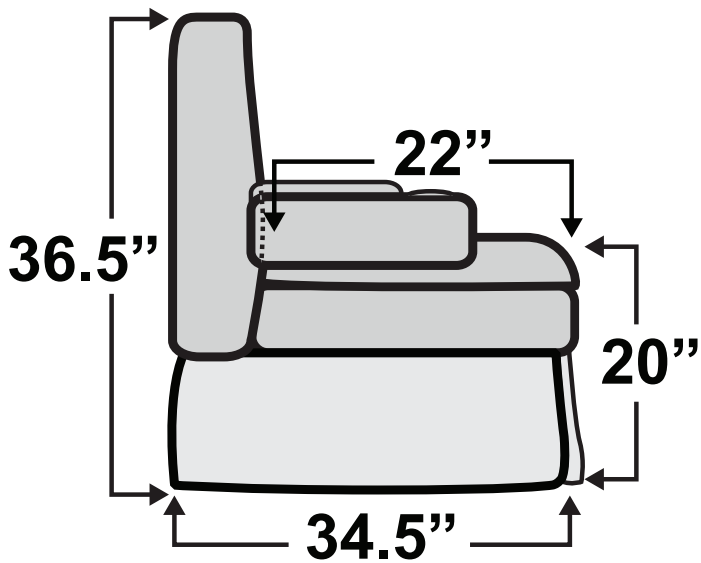

## Gravitas Console DX Sofa Bed

### Measurements & Seat Dimensions

Minimum Distance Required from Wall: **1"**