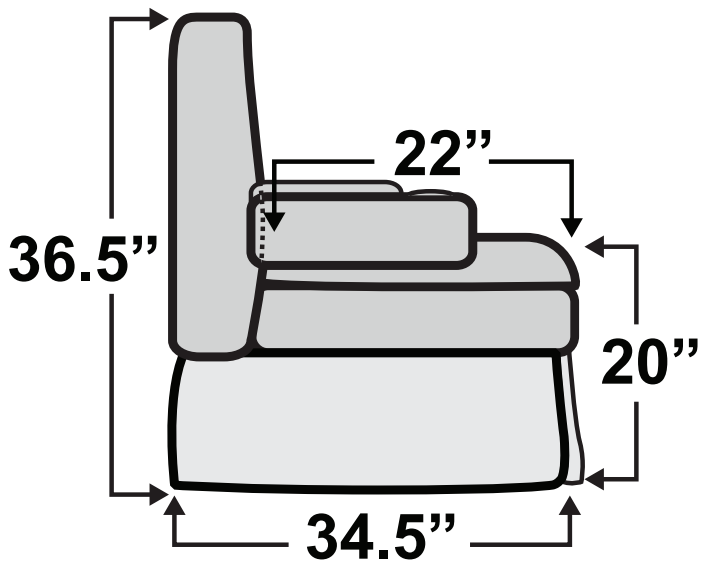

## Ethos SL Sofa Bed

Measurements & Seat Dimensions

Minimum Distance Required from Wall: **1"**