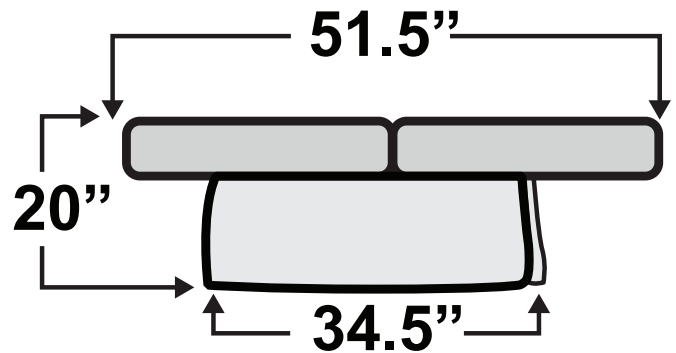

## Ethos SL Sofa Bed

Measurements & Seat Dimensions

Minimum Distance Required from Wall: **1"**