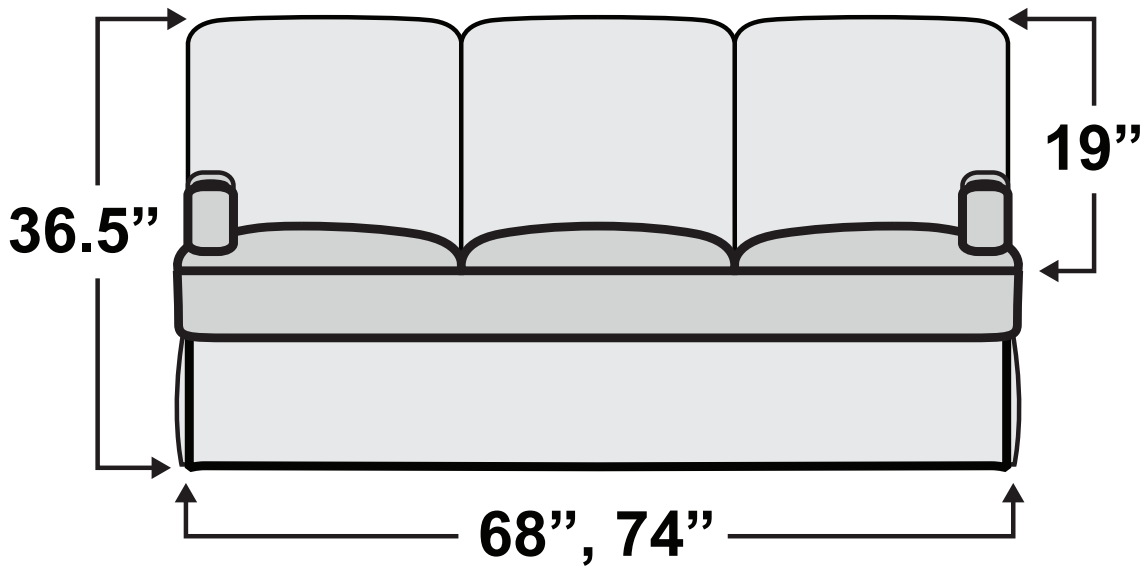

## Ethos SL Sofa Bed

Measurements & Seat Dimensions

Minimum Distance Required from Wall: **1"**