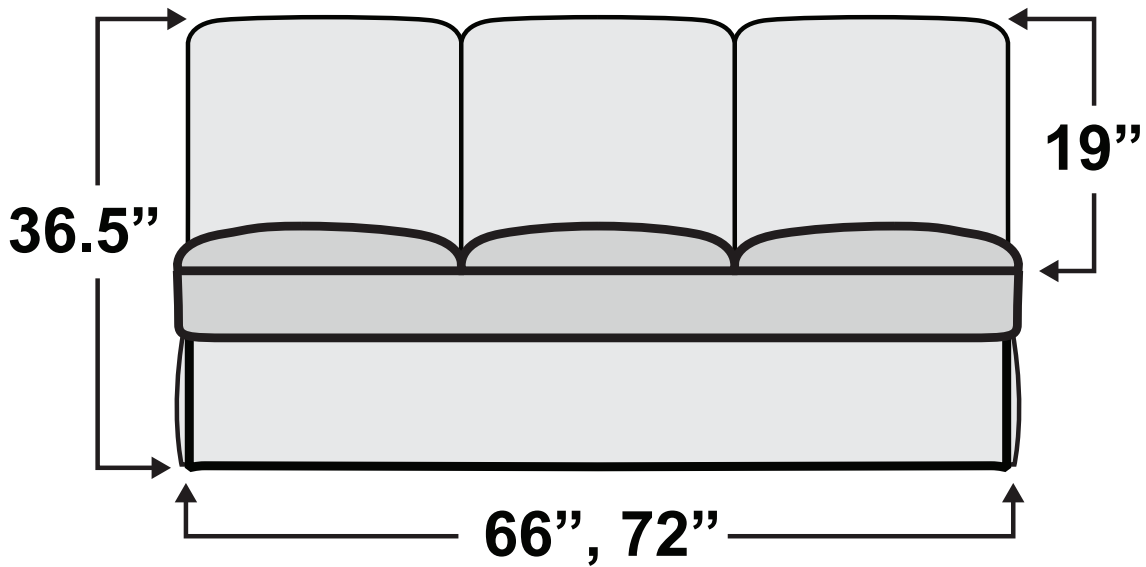

HAVE QUESTIONS? Call us toll-free!

800-454-1801

Ethos Sofa Bed

Measurements & Seat Dimensions

Minimum Distance Required from Wall: **1"**