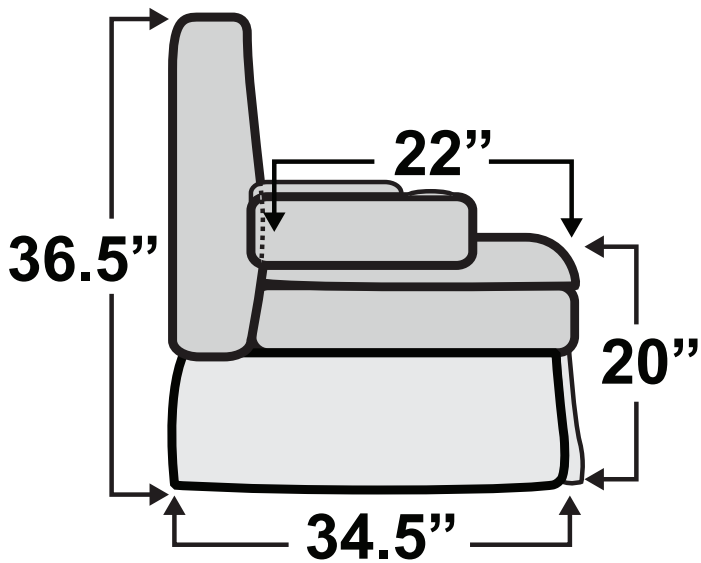

HAVE QUESTIONS? Call us toll-free!

800-454-1801

Ethos Sofa Bed

Measurements & Seat Dimensions

Minimum Distance Required from Wall: **1"**