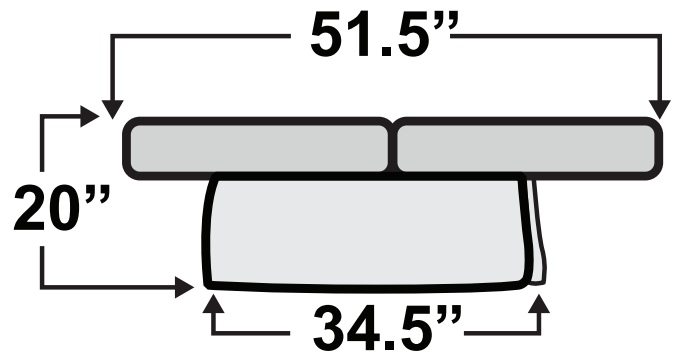

HAVE QUESTIONS? Call us toll-free!

800-454-1801

Ethos Sofa Bed

Measurements & Seat Dimensions

Minimum Distance Required from Wall: **1"**