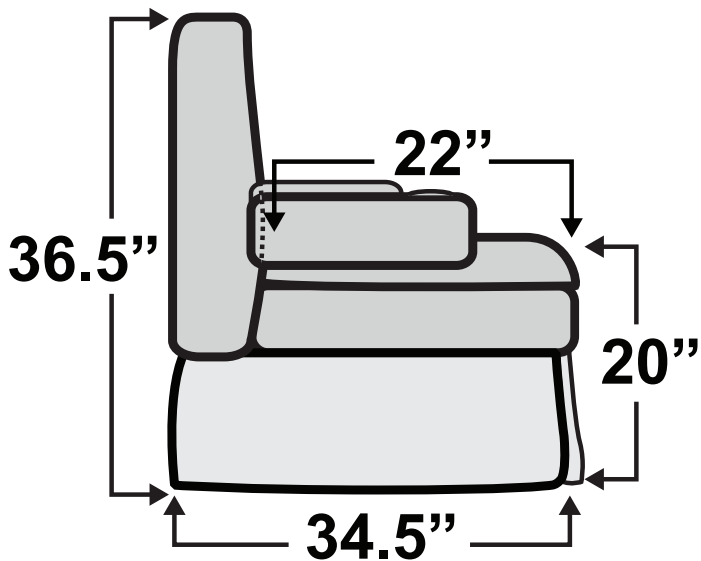

HAVE QUESTIONS? Call us toll-free!

800-454-1801

Ethos DX Sofa Bed

Measurements & Seat Dimensions

Minimum Distance Required from Wall: **1"**