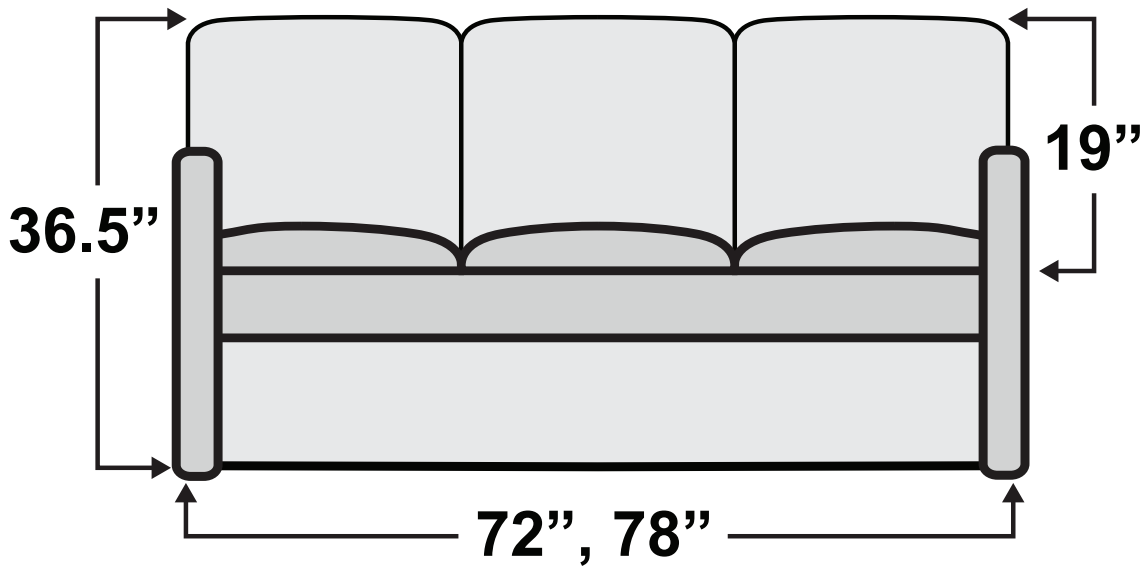

HAVE QUESTIONS? Call us toll-free!

800-454-1801

Ethos DX Sofa Bed

Measurements & Seat Dimensions

Minimum Distance Required from Wall: **1"**