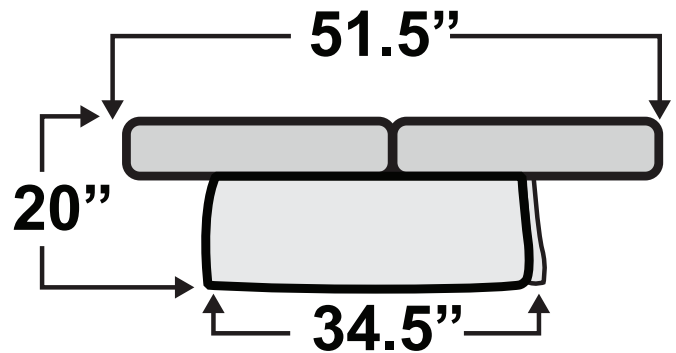

HAVE QUESTIONS? Call us toll-free!

800-454-1801

Ethos DX Sofa Bed

Measurements & Seat Dimensions

Minimum Distance Required from Wall: **1"**