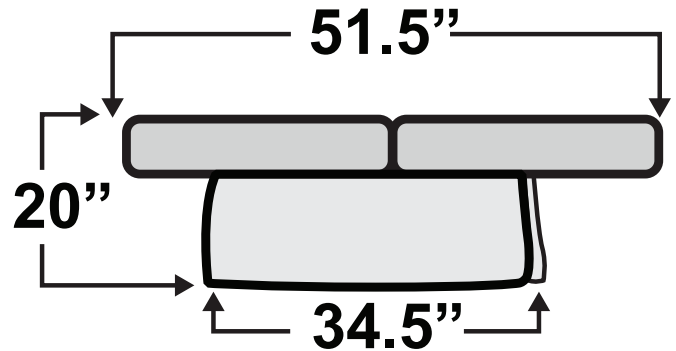

# QUALITEX

*Comfort on the Go*

HAVE QUESTIONS? Call us toll-free!

800-454-1801

## Ethos Console SL Sofa Bed

Measurements & Seat Dimensions

Minimum Distance Required from Wall: **1"**