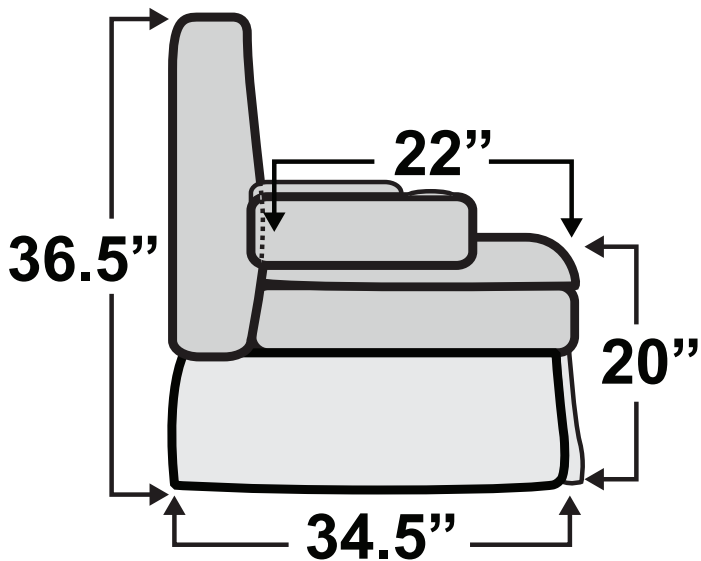

## Ethos Console SL Sofa Bed

Measurements & Seat Dimensions

Minimum Distance Required from Wall: **1"**