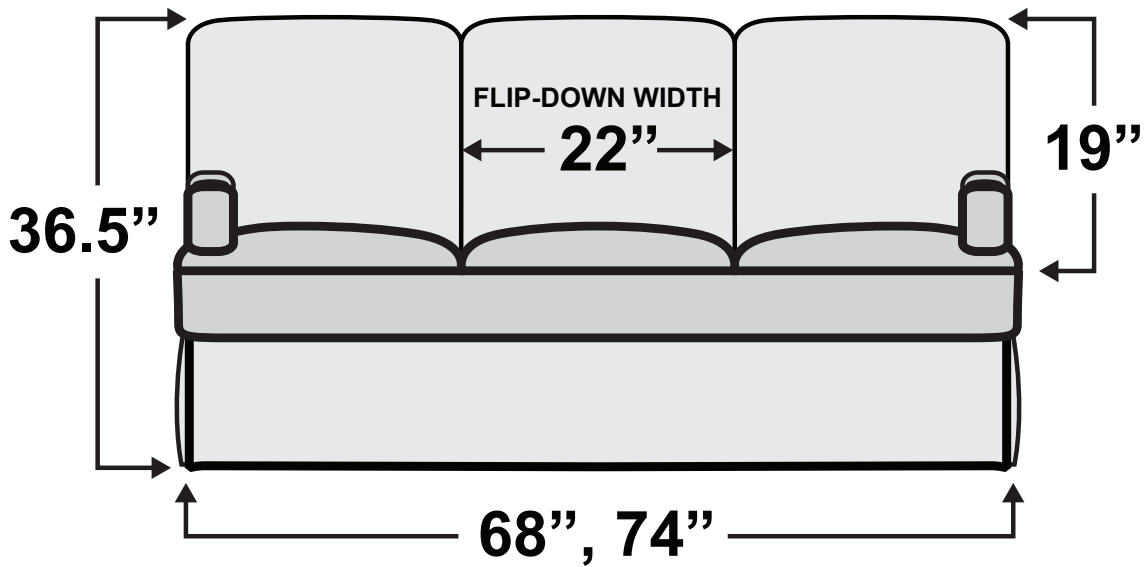

# QUALITEX

*Comfort on the Go*

HAVE QUESTIONS? Call us toll-free!

800-454-1801

## Ethos Console SL Sofa Bed

Measurements & Seat Dimensions

Minimum Distance Required from Wall: **1"**