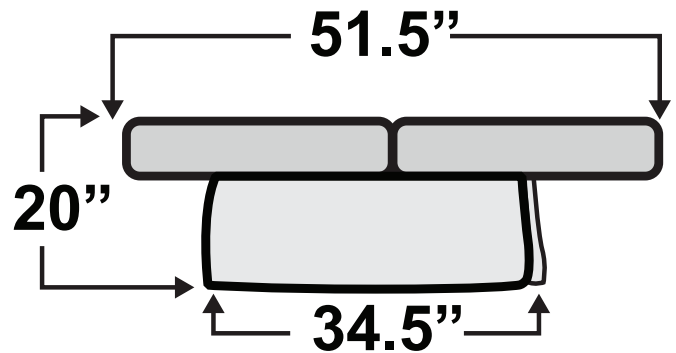

# QUALITEX

*Comfort on the Go*

HAVE QUESTIONS? Call us toll-free!

800-454-1801

## Ethos Console SL Sofa Bed

Measurements & Seat Dimensions

Minimum Distance Required from Wall: **1"**