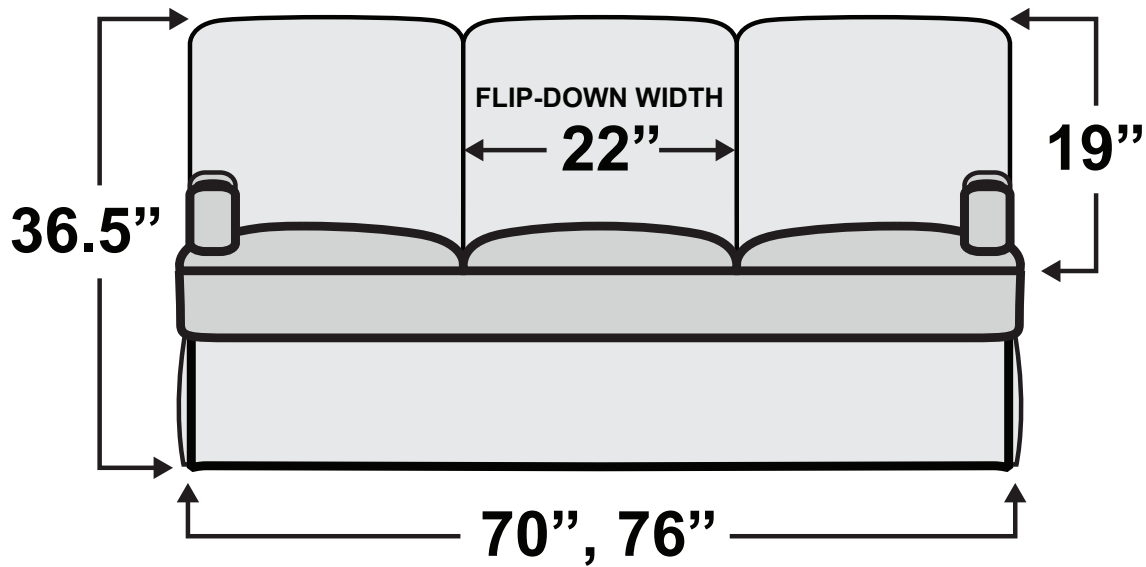

# QUALITEX

*Comfort on the Go*

HAVE QUESTIONS? Call us toll-free!

800-454-1801

## Ethos Console SL Sofa Bed

Measurements & Seat Dimensions

Minimum Distance Required from Wall: **1"**