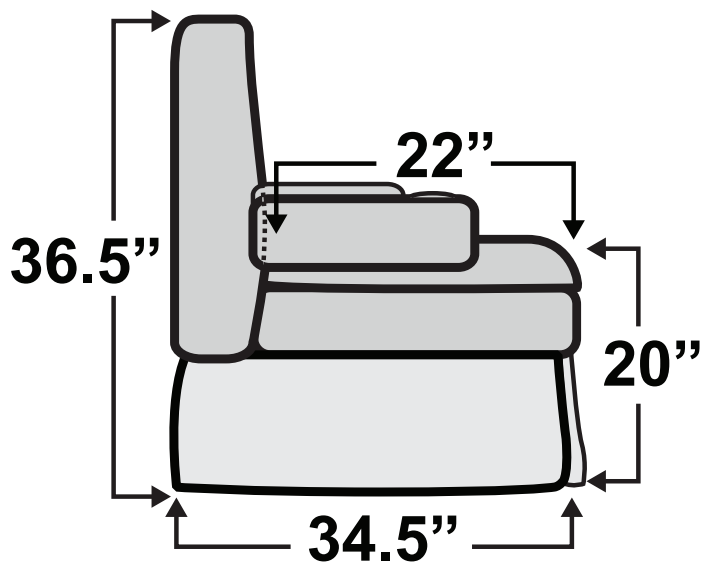

# QUALITEX

*Comfort on the Go*

HAVE QUESTIONS? Call us toll-free!

800-454-1801

## Ethos Console SL Sofa Bed

Measurements & Seat Dimensions

Minimum Distance Required from Wall: **1"**