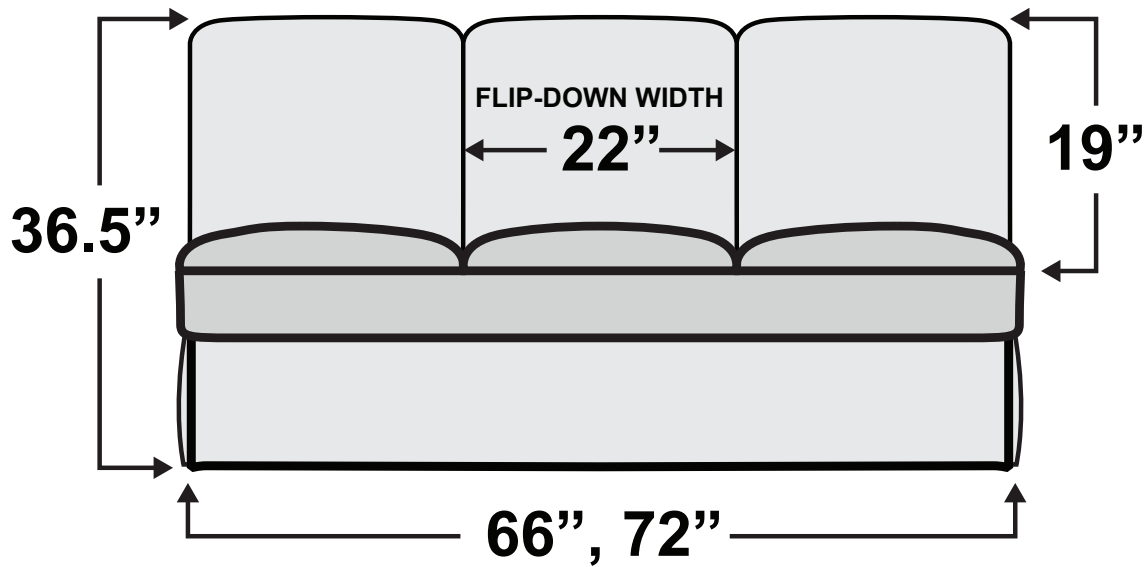

Ethos Console Sofa Bed

Measurements & Seat Dimensions

Minimum Distance Required from Wall: **1"**