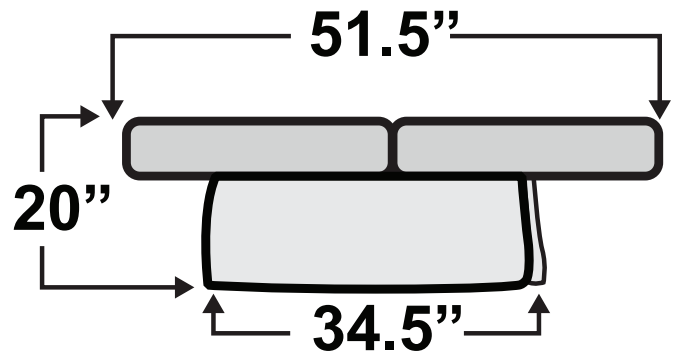

Ethos Console Sofa Bed

Measurements & Seat Dimensions

Minimum Distance Required from Wall: **1"**