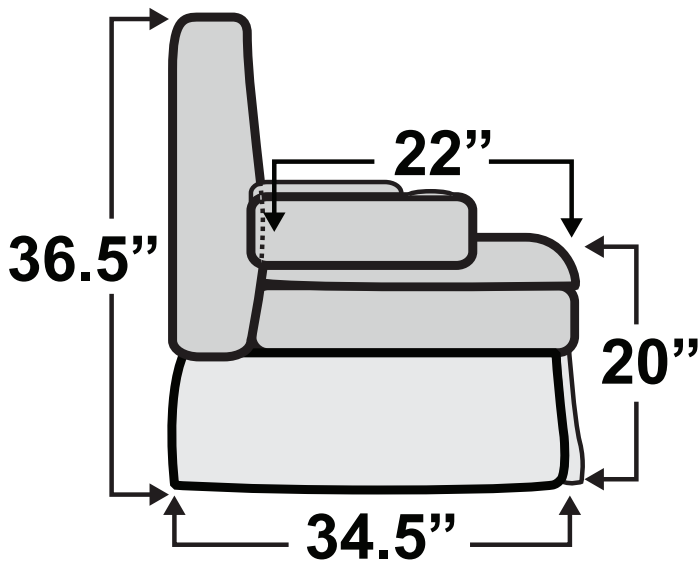

Ethos Console Sofa Bed

Measurements & Seat Dimensions

Minimum Distance Required from Wall: **1"**