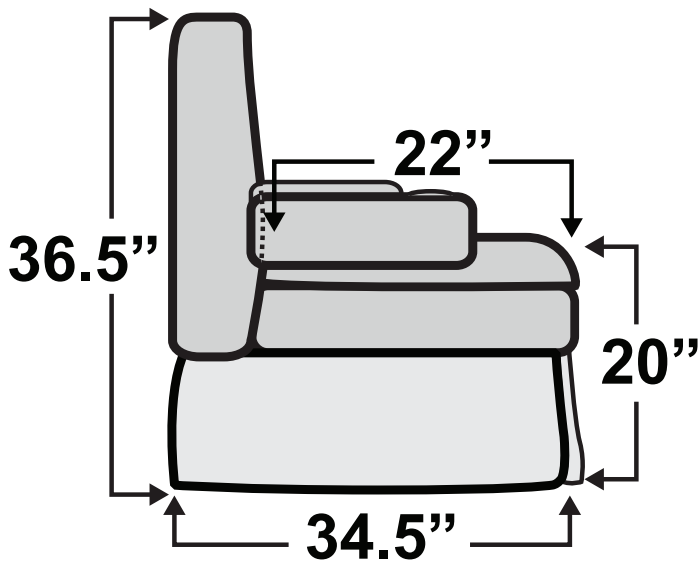

QUALITEX

Comfort on the Go

HAVE QUESTIONS? Call us toll-free!

800-454-1801

Ethos Console DX Sofa Bed

Measurements & Seat Dimensions

Minimum Distance Required from Wall: **1"**