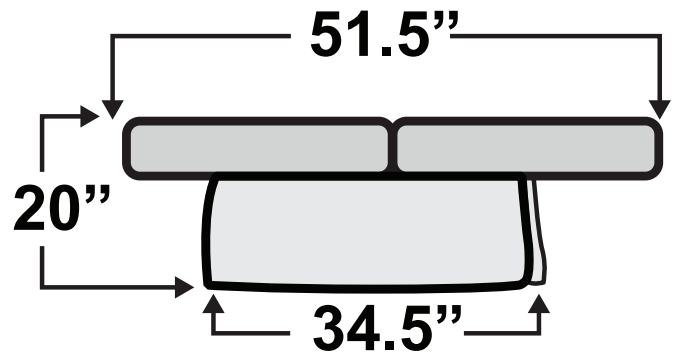

QUALITEX

Comfort on the Go

HAVE QUESTIONS? Call us toll-free!

800-454-1801

Ethos Console DX Sofa Bed

Measurements & Seat Dimensions

Minimum Distance Required from Wall: **1"**