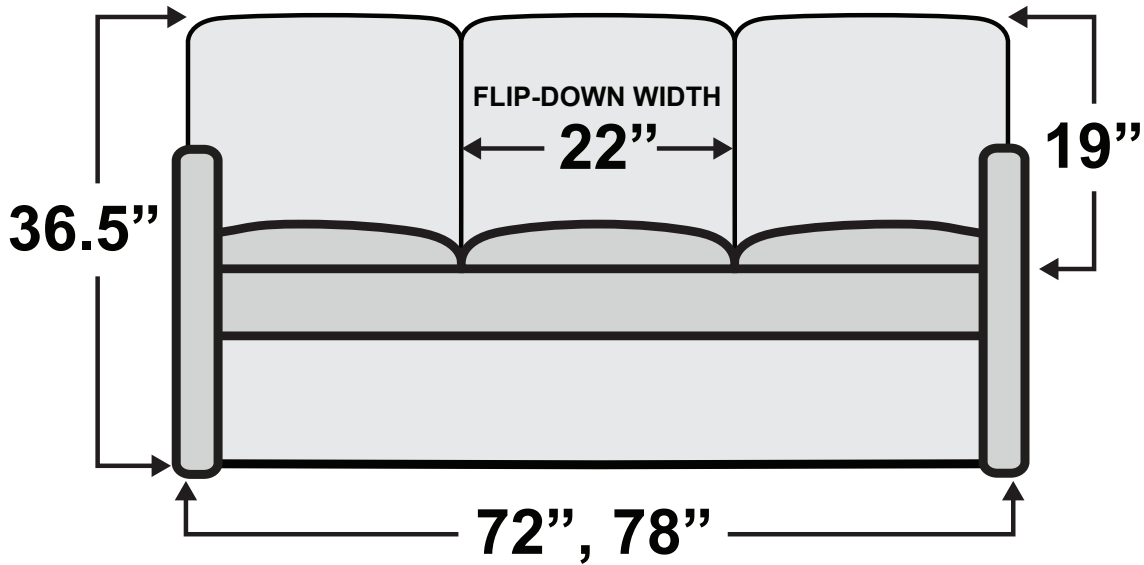

QUALITEX

Comfort on the Go

HAVE QUESTIONS? Call us toll-free!

800-454-1801

Ethos Console DX Sofa Bed

Measurements & Seat Dimensions

Minimum Distance Required from Wall: **1"**