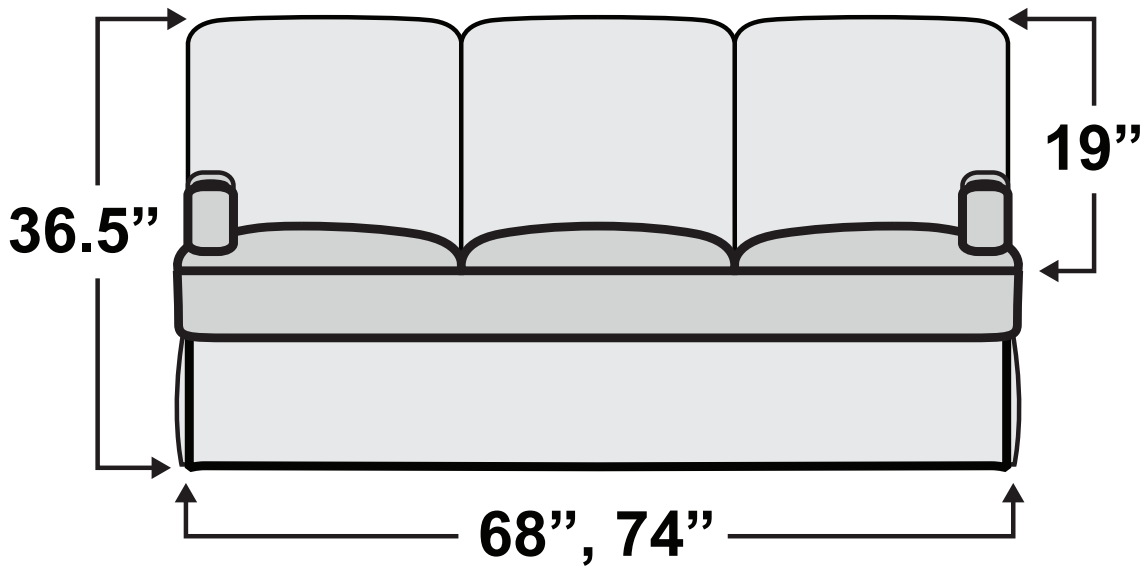

HAVE QUESTIONS? Call us toll-free!

800-454-1801

De Leon SL Sofa Bed

Measurements & Seat Dimensions

Minimum Distance Required from Wall: **1"**