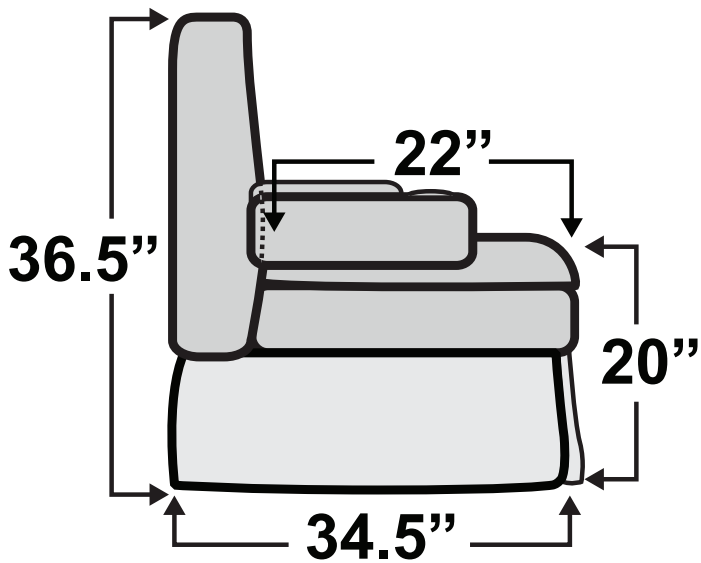

HAVE QUESTIONS? Call us toll-free!

800-454-1801

De Leon SL Sofa Bed

Measurements & Seat Dimensions

Minimum Distance Required from Wall: **1"**