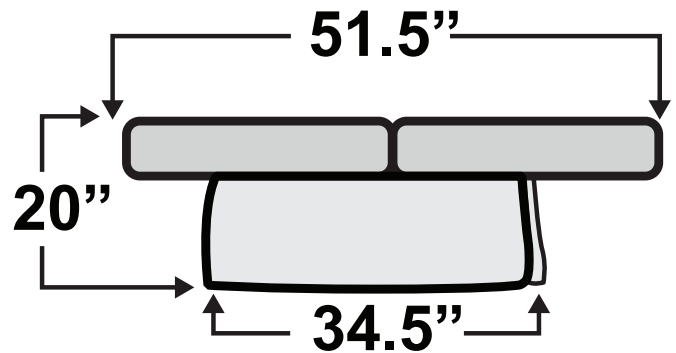

HAVE QUESTIONS? Call us toll-free!

800-454-1801

De Leon SL Sofa Bed

Measurements & Seat Dimensions

Minimum Distance Required from Wall: **1"**