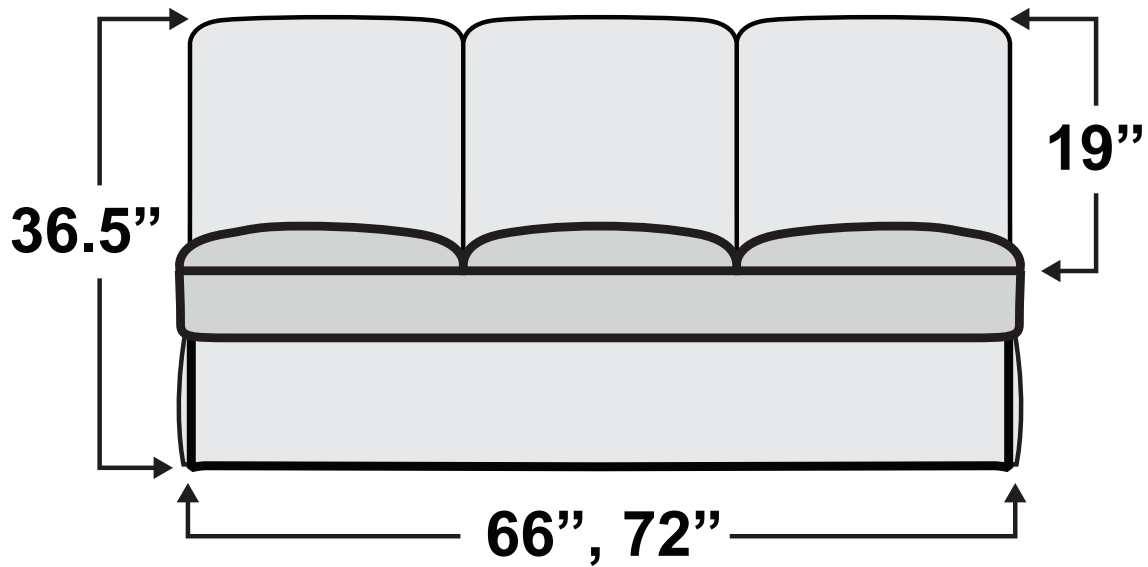

## De Leon Sofa Bed

Measurements & Seat Dimensions

Minimum Distance Required from Wall: **1"**