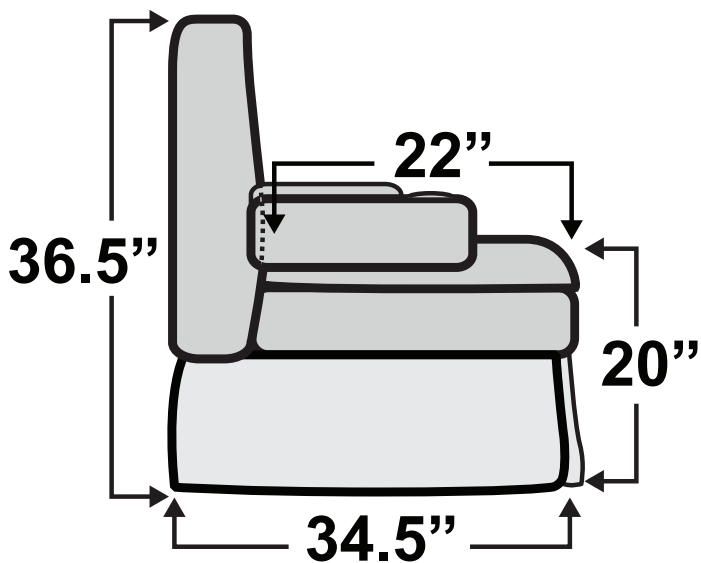

## De Leon Sofa Bed

Measurements & Seat Dimensions

Minimum Distance Required from Wall: **1"**