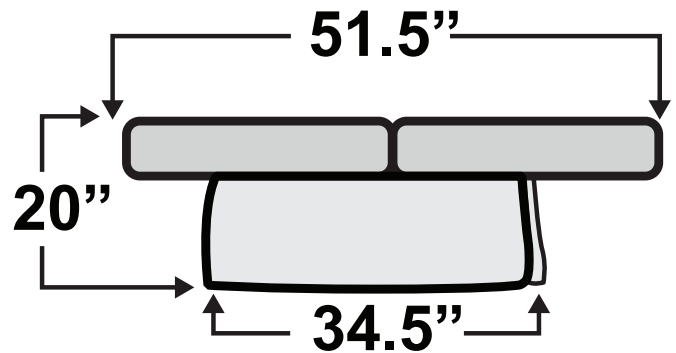

## De Leon Sofa Bed

Measurements & Seat Dimensions

Minimum Distance Required from Wall: **1"**