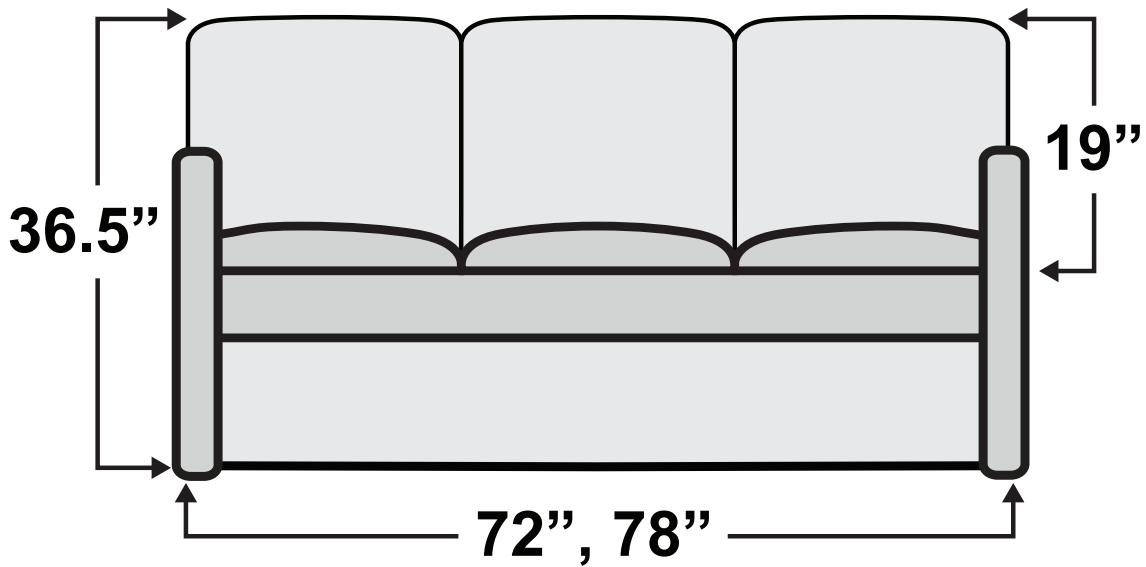

HAVE QUESTIONS? Call us toll-free!

800-454-1801

De Leon DX Sofa Bed

Measurements & Seat Dimensions

Minimum Distance Required from Wall: **1"**