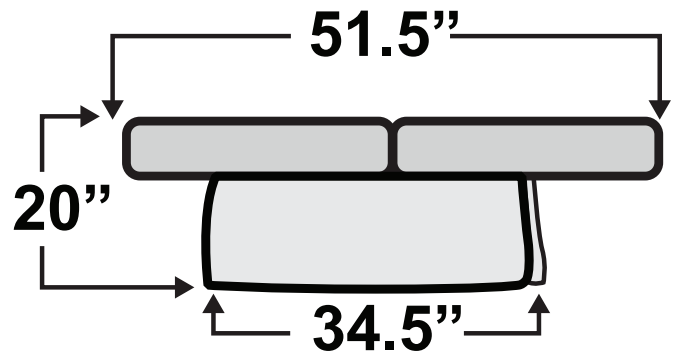

HAVE QUESTIONS? Call us toll-free!

800-454-1801

De Leon DX Sofa Bed

Measurements & Seat Dimensions

Minimum Distance Required from Wall: **1"**