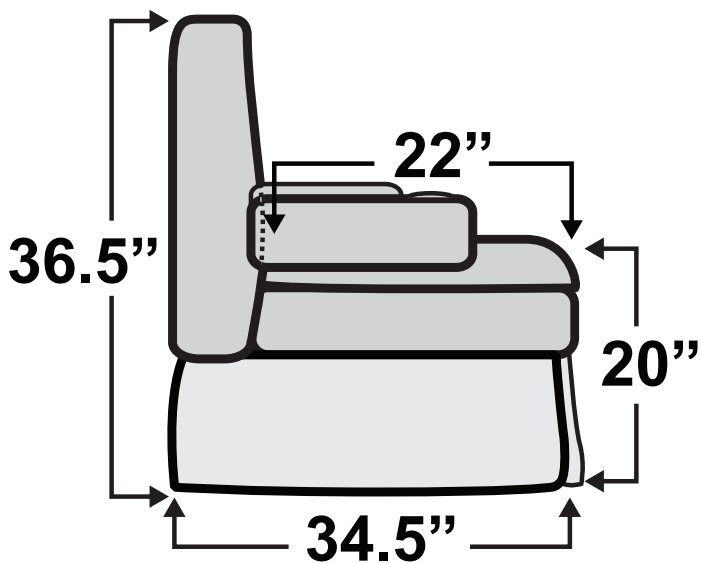

HAVE QUESTIONS? Call us toll-free!

800-454-1801

De Leon DX Sofa Bed

Measurements & Seat Dimensions

Minimum Distance Required from Wall: **1"**