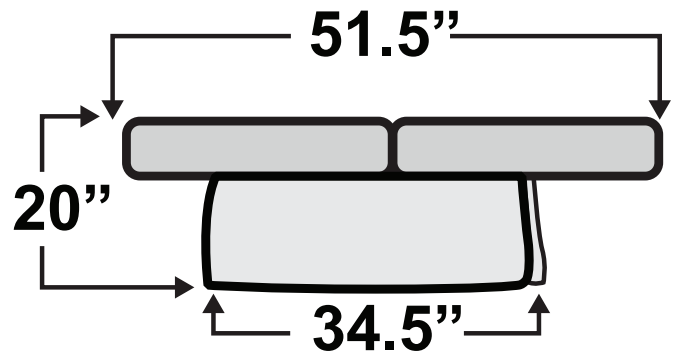

De Leon Console SL Sofa Bed

Measurements & Seat Dimensions

Minimum Distance Required from Wall: **1"**