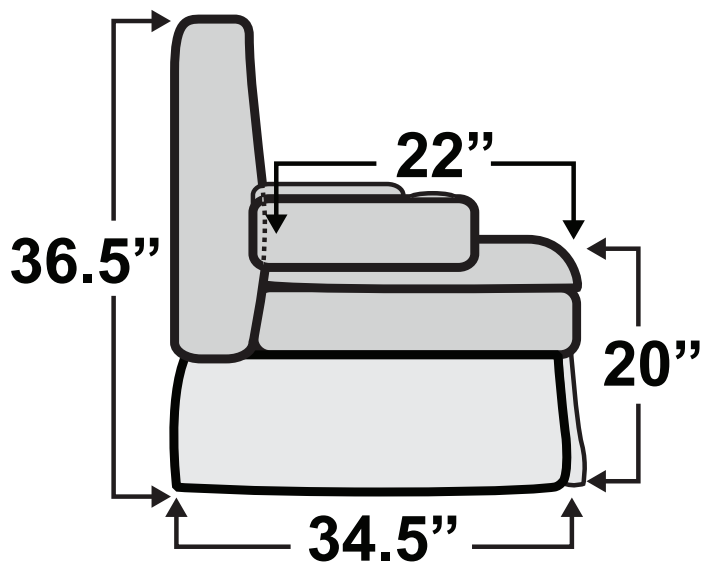

De Leon Console SL Sofa Bed

Measurements & Seat Dimensions

Minimum Distance Required from Wall: **1"**