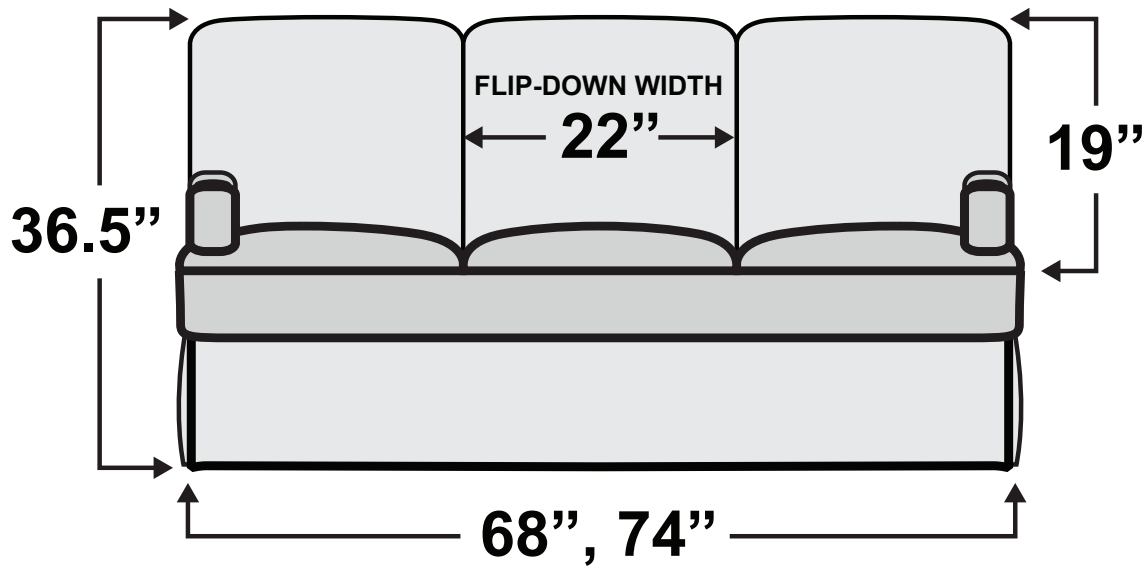

De Leon Console SL Sofa Bed

Measurements & Seat Dimensions

Minimum Distance Required from Wall: **1"**