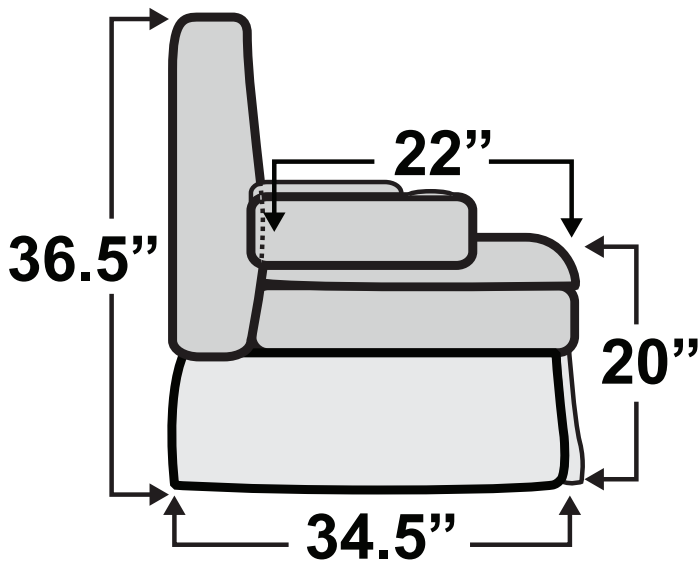

De Leon Console Sofa Bed

Measurements & Seat Dimensions

Minimum Distance Required from Wall: **1"**