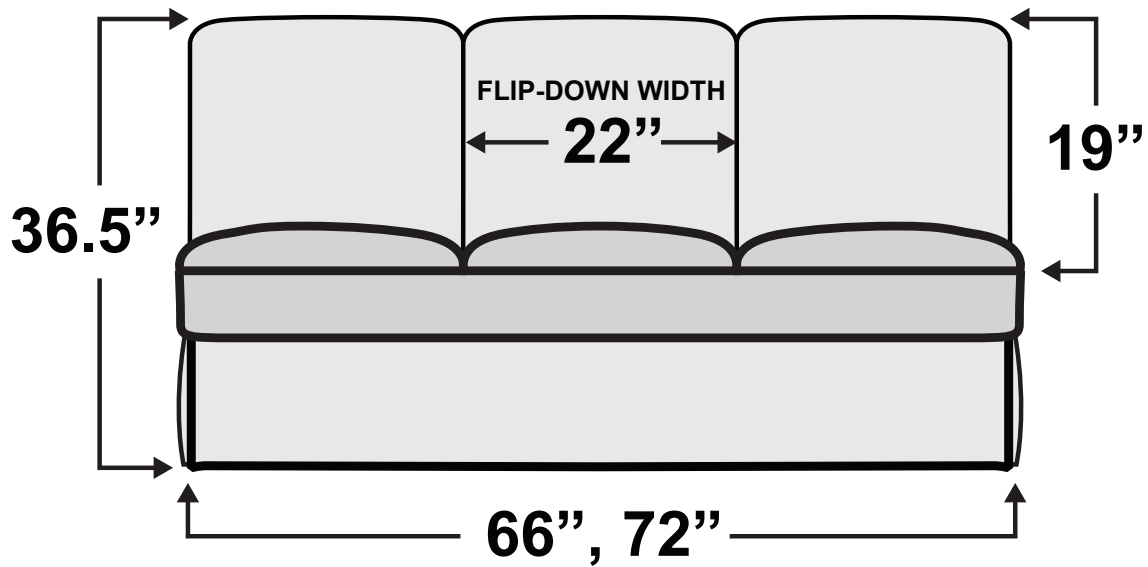

De Leon Console Sofa Bed

Measurements & Seat Dimensions

Minimum Distance Required from Wall: **1"**