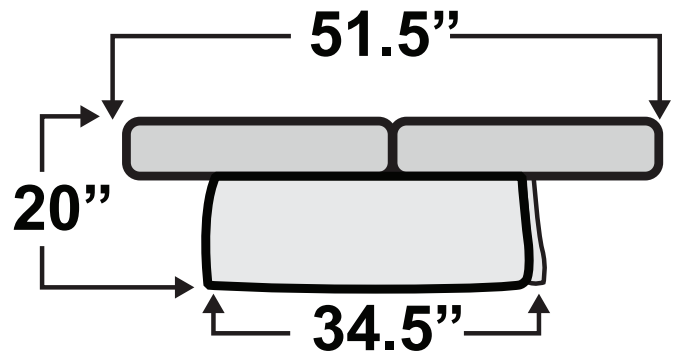

De Leon Console Sofa Bed

Measurements & Seat Dimensions

Minimum Distance Required from Wall: **1"**