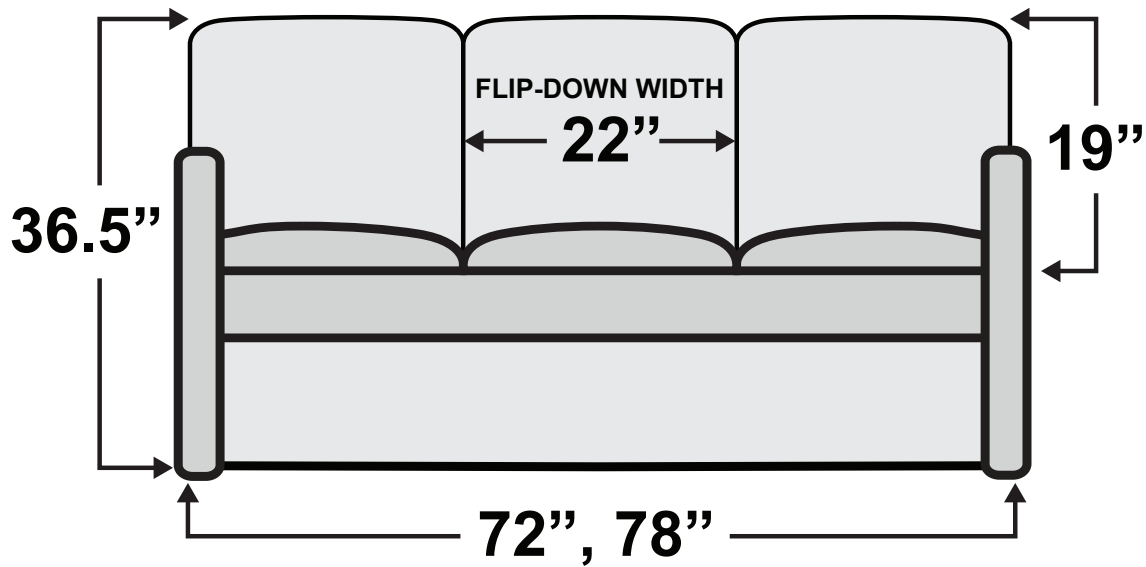

De Leon Console DX Sofa Bed

Measurements & Seat Dimensions

Minimum Distance Required from Wall: **1"**