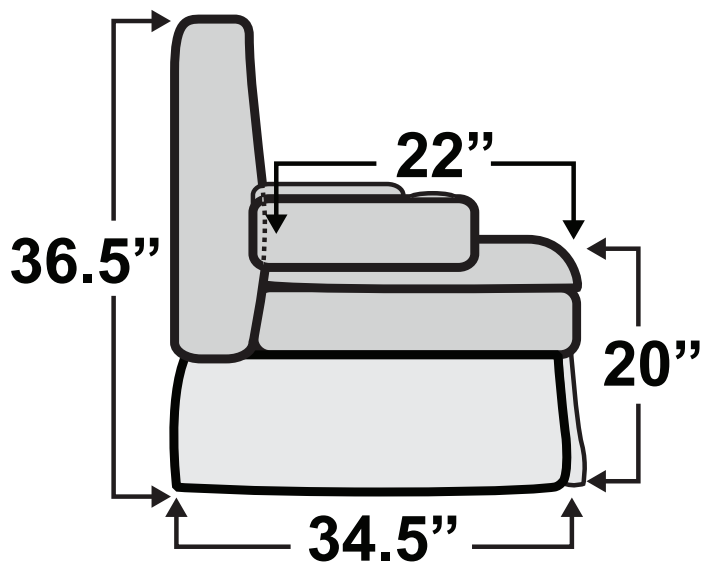

De Leon Console DX Sofa Bed

Measurements & Seat Dimensions

Minimum Distance Required from Wall: **1"**