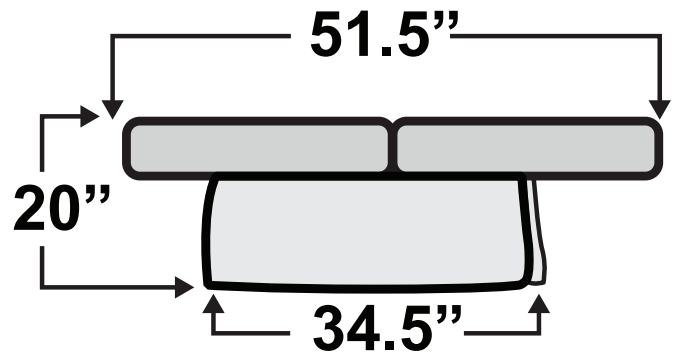

De Leon Console DX Sofa Bed

Measurements & Seat Dimensions

Minimum Distance Required from Wall: **1"**