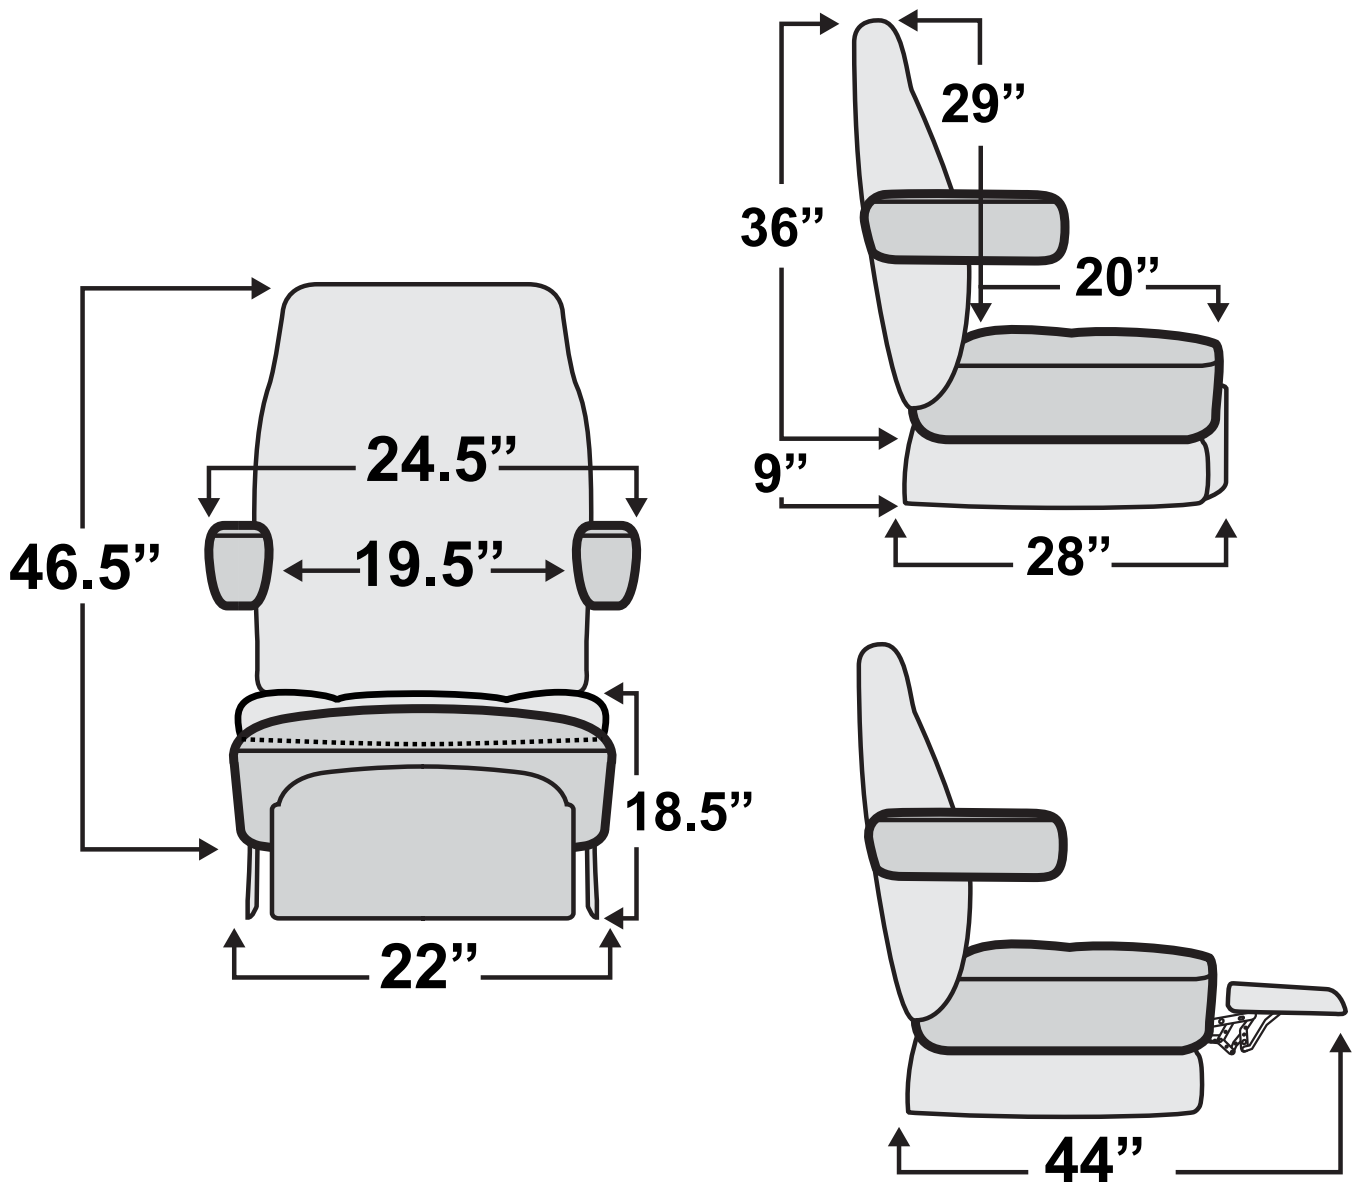

QUALITEX

Comfort on the Go

HAVE QUESTIONS? Call us toll-free!

800-454-1801

Modesto SLX Captain's Chair

Measurements & Seat Dimensions

REVISED ON APR 15 2024