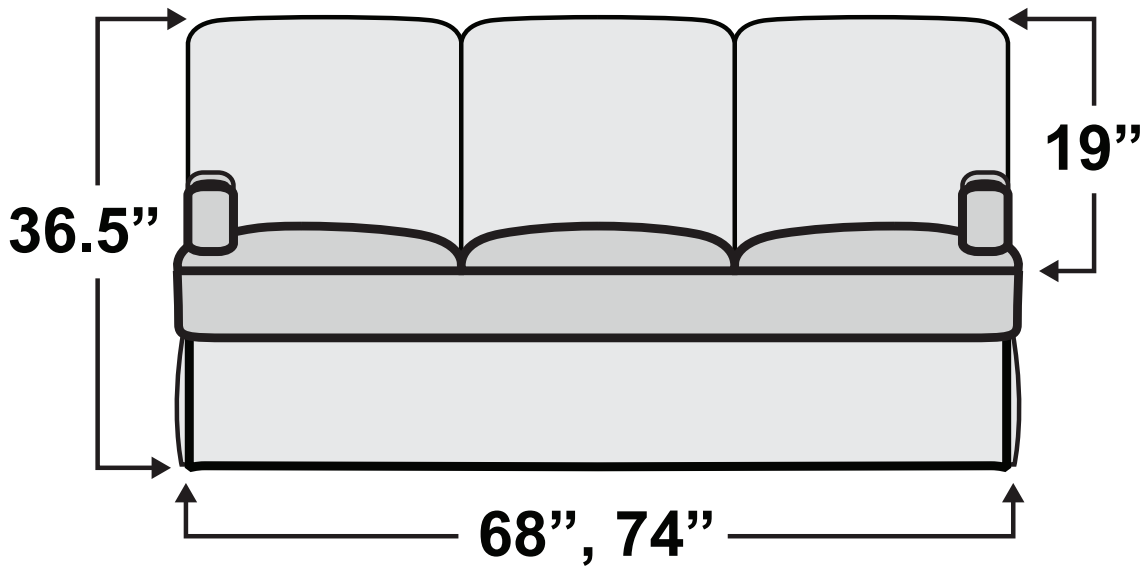

HAVE QUESTIONS? Call us toll-free!

800-454-1801

Hampton SL Sofa Bed

Measurements & Seat Dimensions

Minimum Distance Required from Wall: **1"**