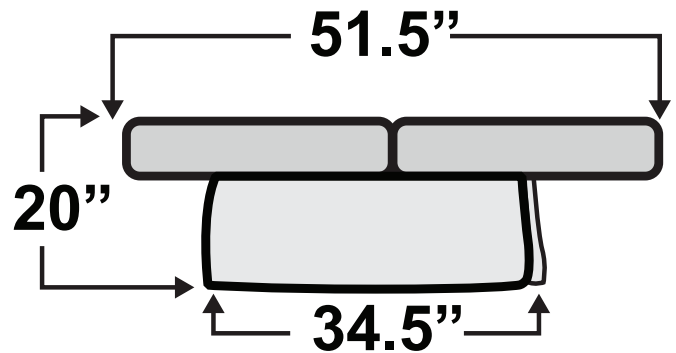

HAVE QUESTIONS? Call us toll-free!

800-454-1801

Hampton SL Sofa Bed

Measurements & Seat Dimensions

Minimum Distance Required from Wall: **1"**