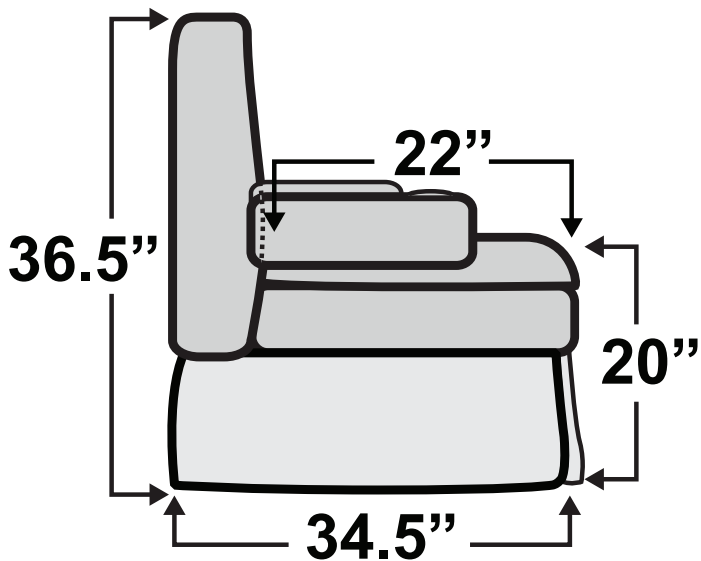

HAVE QUESTIONS? Call us toll-free!

800-454-1801

Hampton SL Sofa Bed

Measurements & Seat Dimensions

Minimum Distance Required from Wall: **1"**