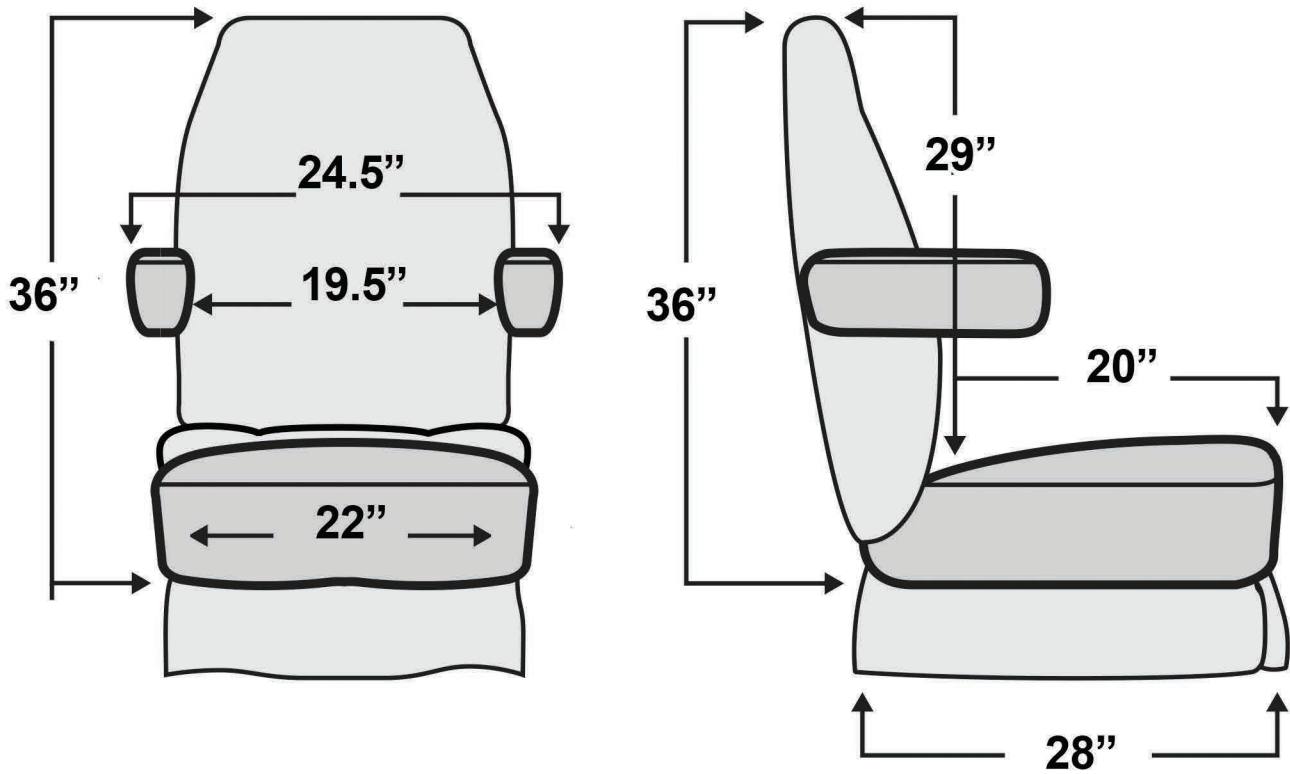

QUALITEX

Comfort on the Go

HAVE QUESTIONS? Call us toll-free!

800-454-1801

Virtus Integrated Seatbelt Captains Chair

Measurements & Seat Dimensions

REVISED ON **FEB 2019**