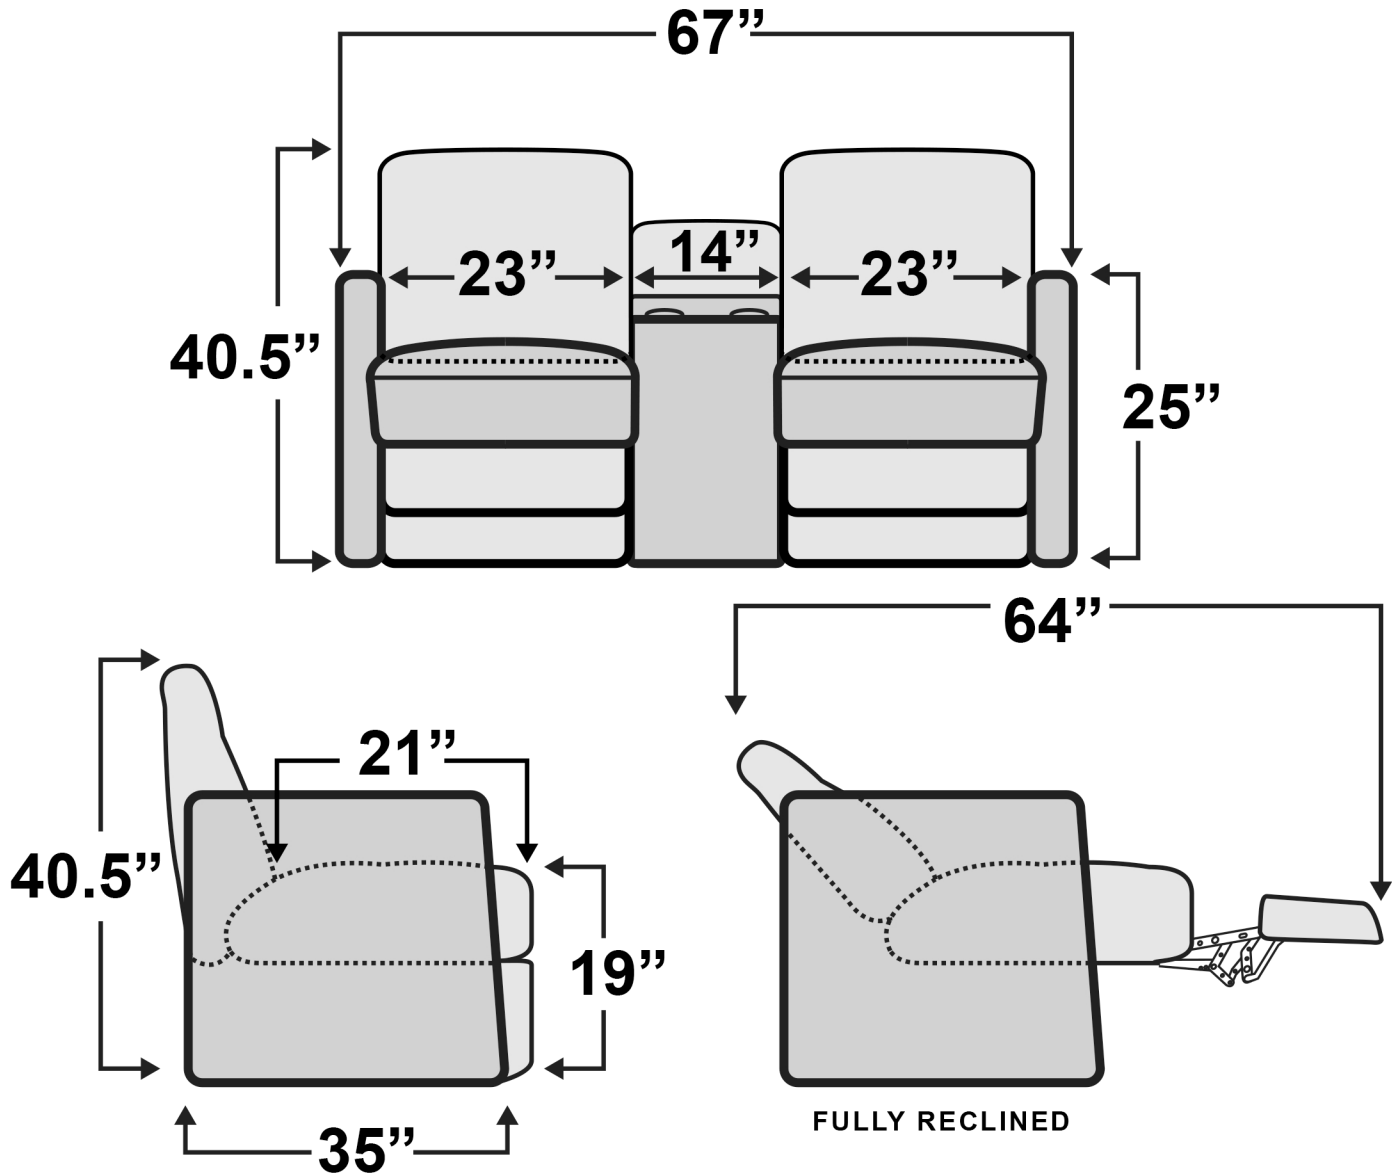

## Tribute Double Recliner with Console

Measurements & Seat Dimensions

Minimum Distance Required from Wall: **4.5"**