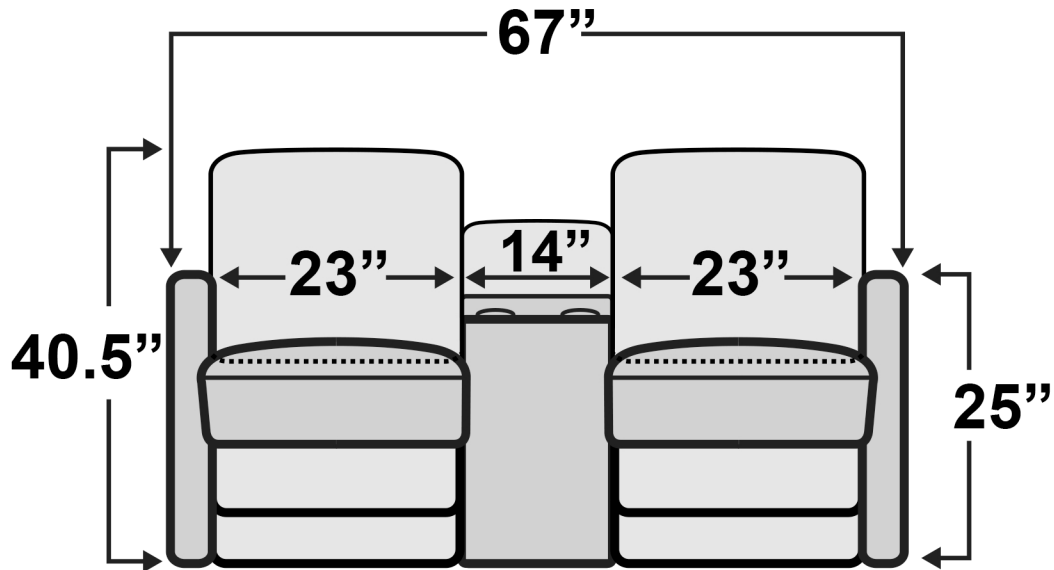

Monument Double Recliner with Console

Measurements & Seat Dimensions

Minimum Distance Required from Wall: **4.5"**