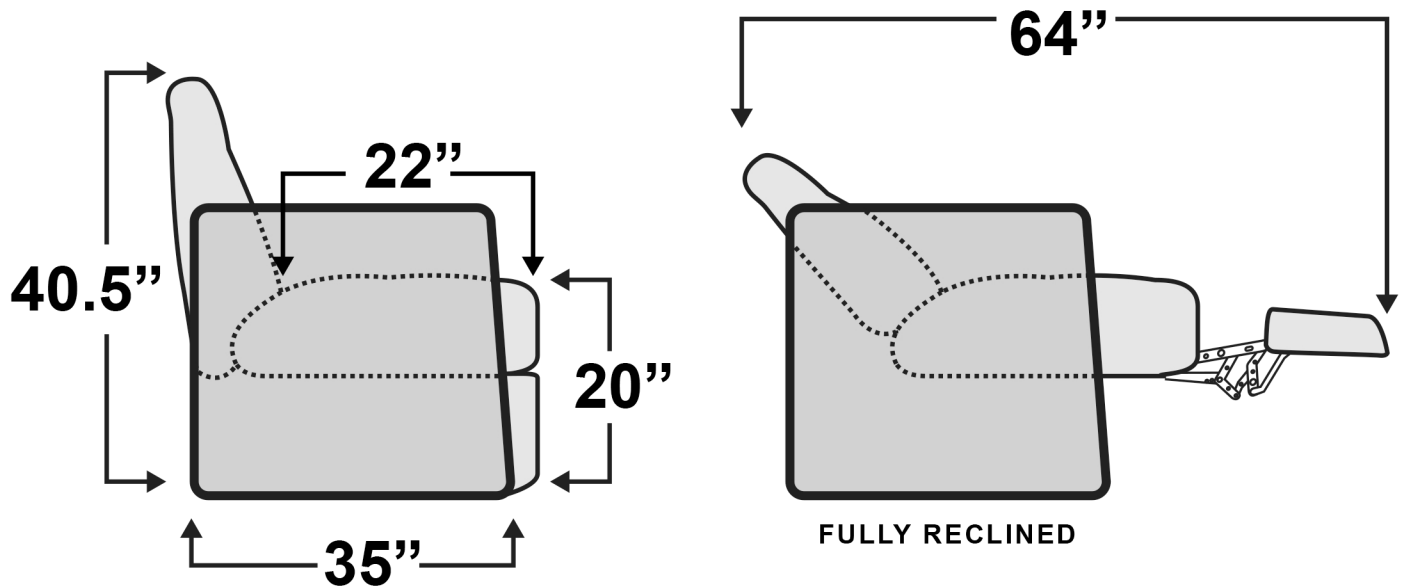

Monument Double Recliner with Console

Measurements & Seat Dimensions

Minimum Distance Required from Wall: **4.5"**