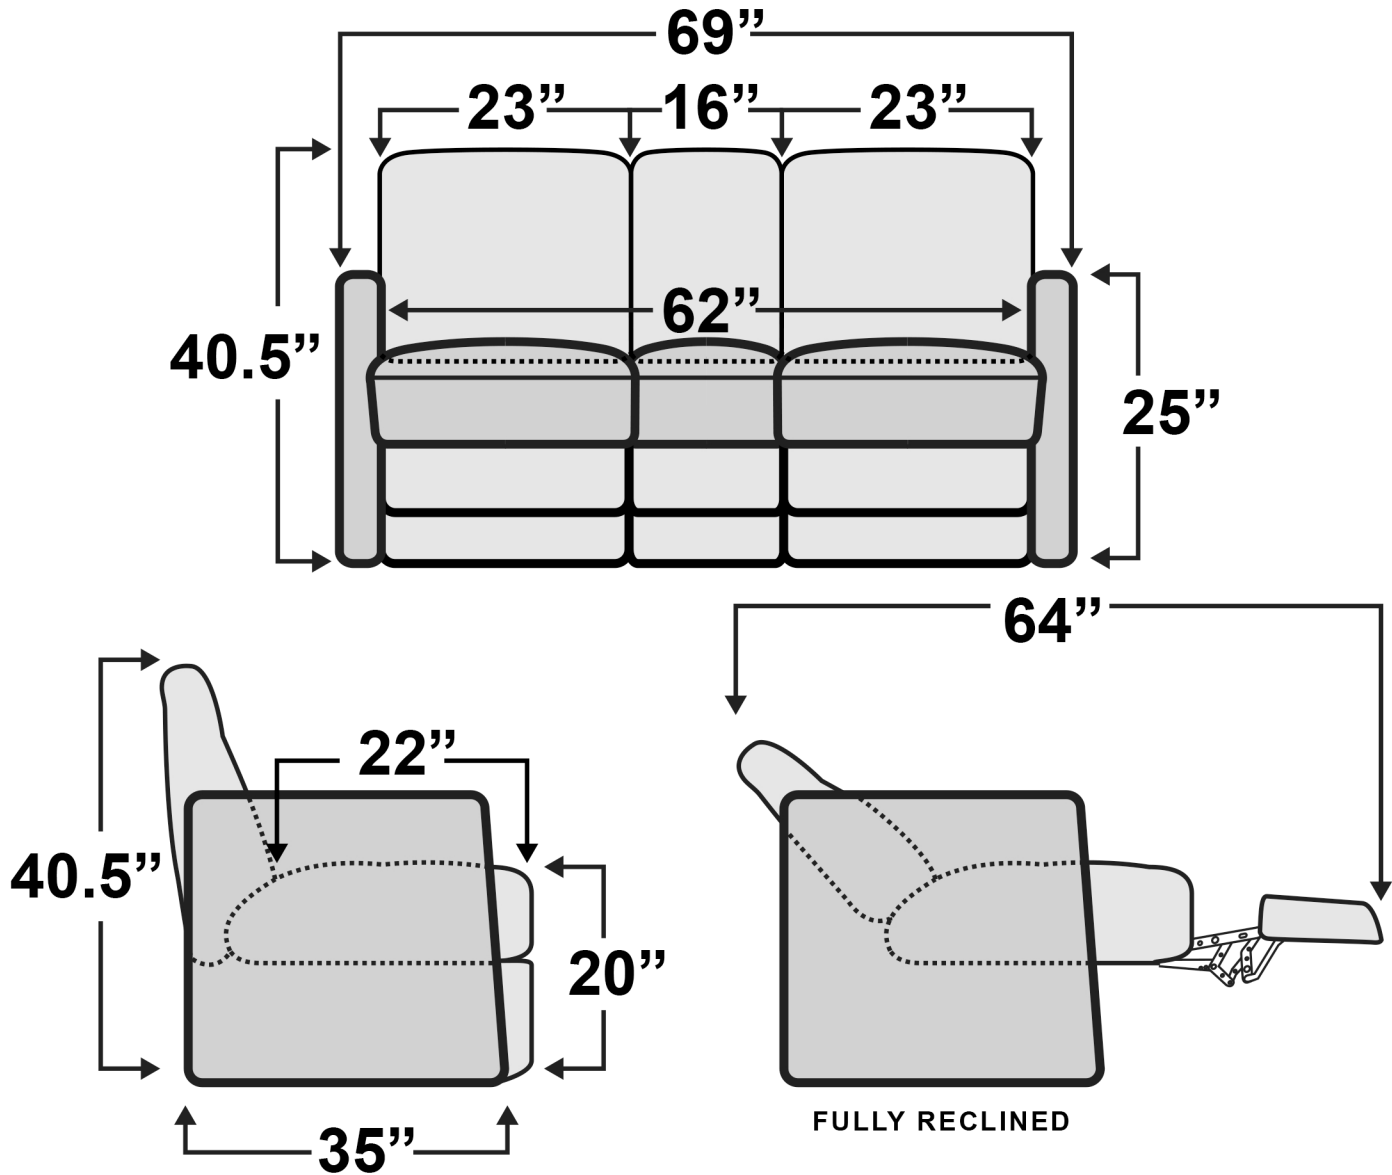

## Monument Double Recliner

Measurements & Seat Dimensions

Minimum Distance Required from Wall: **4.5"**