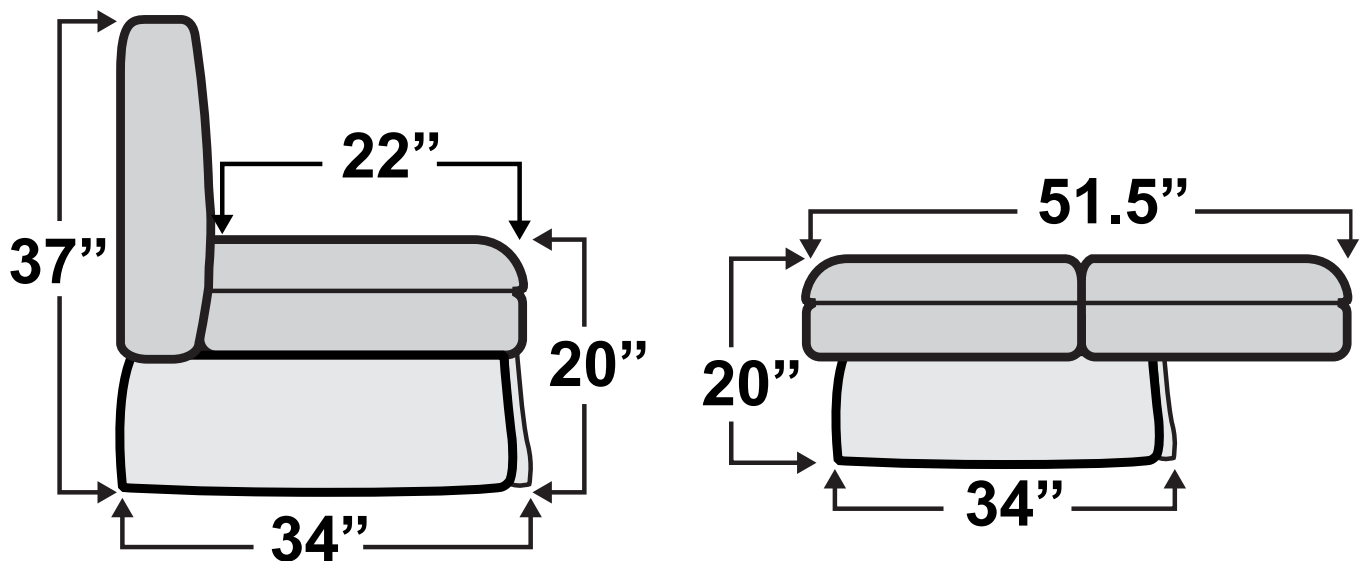

## Monaco I Sofa Bed

Measurements & Seat Dimensions

Minimum Distance Required from Wall: **2.5"**