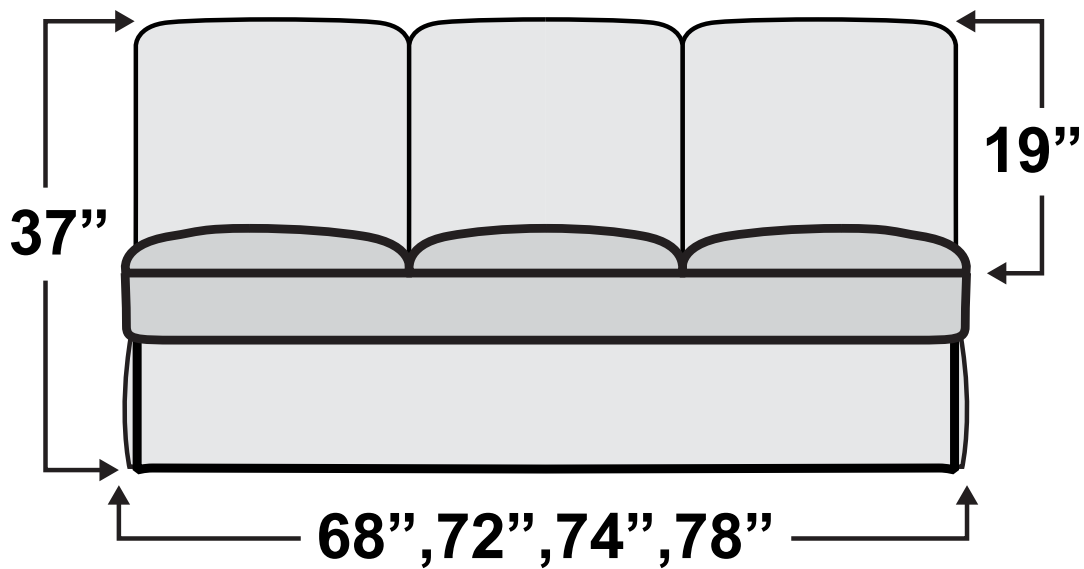

## Monaco I Sofa Bed

Measurements & Seat Dimensions

Minimum Distance Required from Wall: **2.5"**