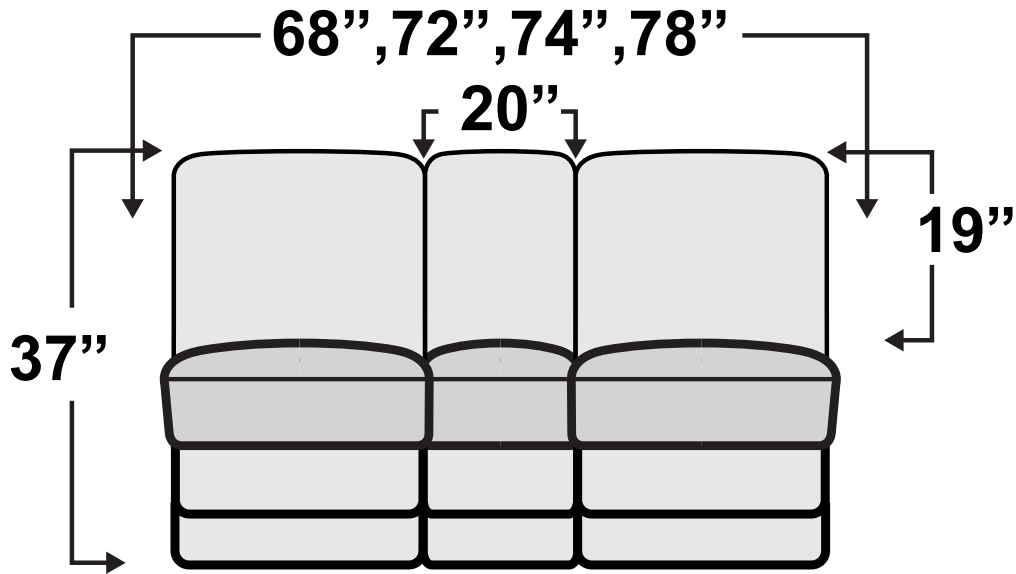

Modesto I Sofa Bed

Measurements & Seat Dimensions

Minimum Distance Required from Wall: **2.5"**