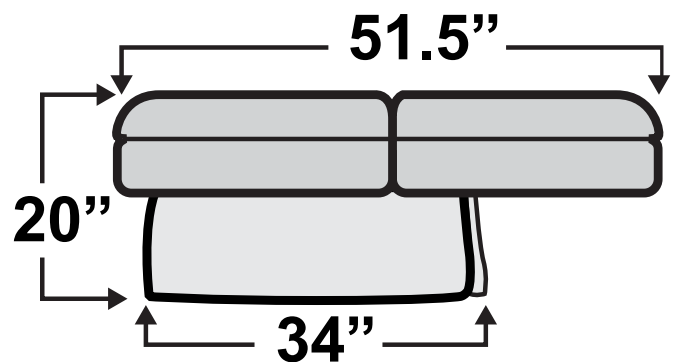

Modesto I Sofa Bed

Measurements & Seat Dimensions

Minimum Distance Required from Wall: **2.5"**