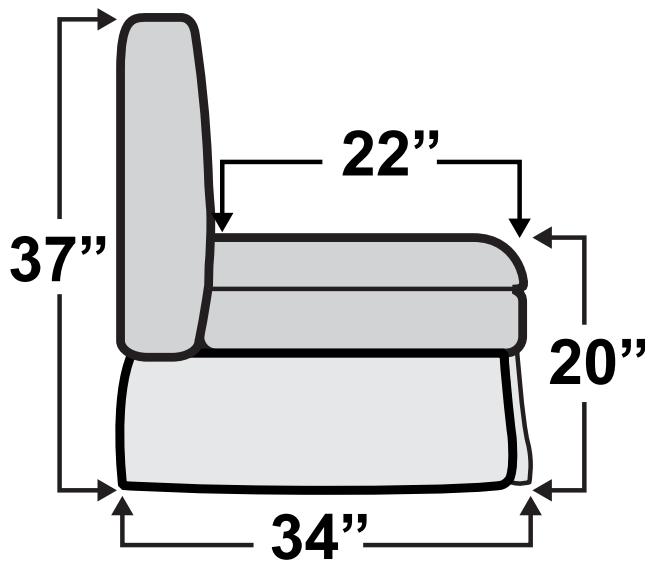

Modesto I Sofa Bed

Measurements & Seat Dimensions

Minimum Distance Required from Wall: **2.5"**