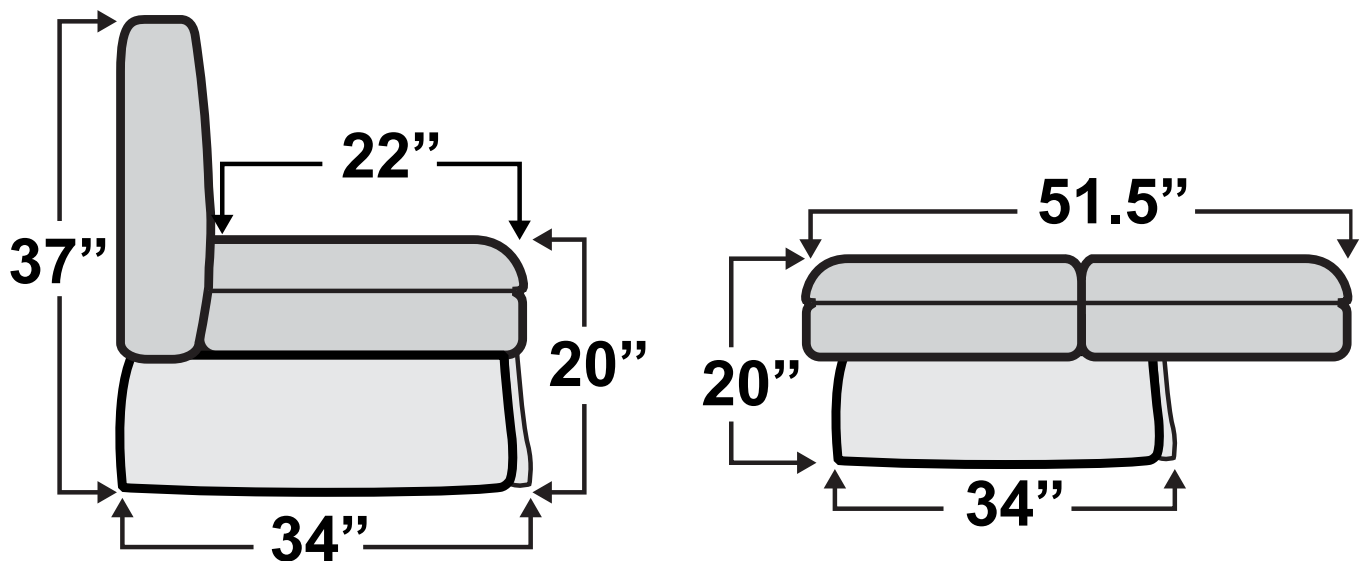

Hampton I Sofa Bed

Measurements & Seat Dimensions

Minimum Distance Required from Wall: **2.5"**