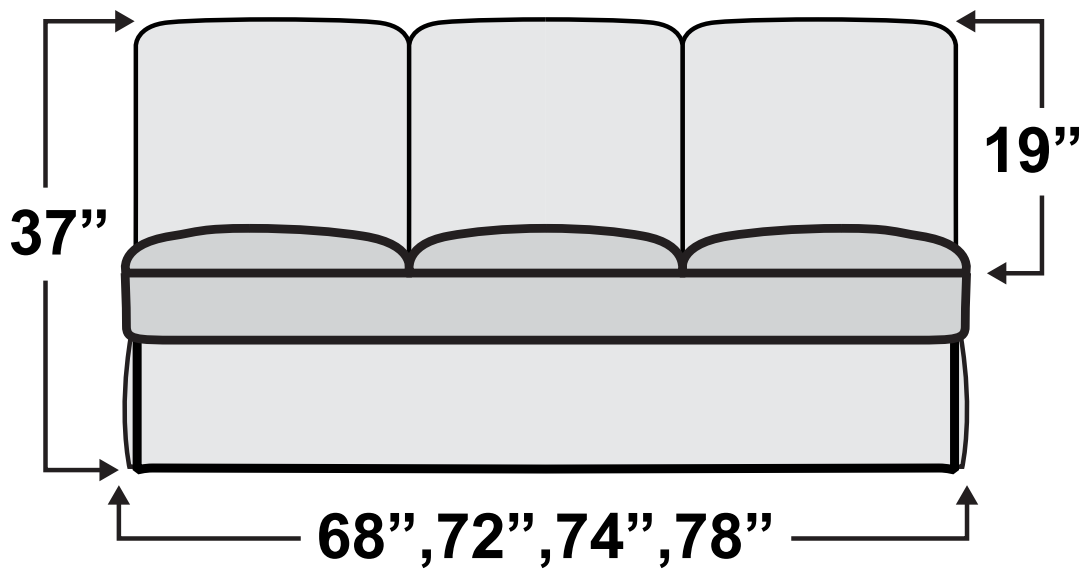

Hampton I Sofa Bed

Measurements & Seat Dimensions

Minimum Distance Required from Wall: **2.5"**