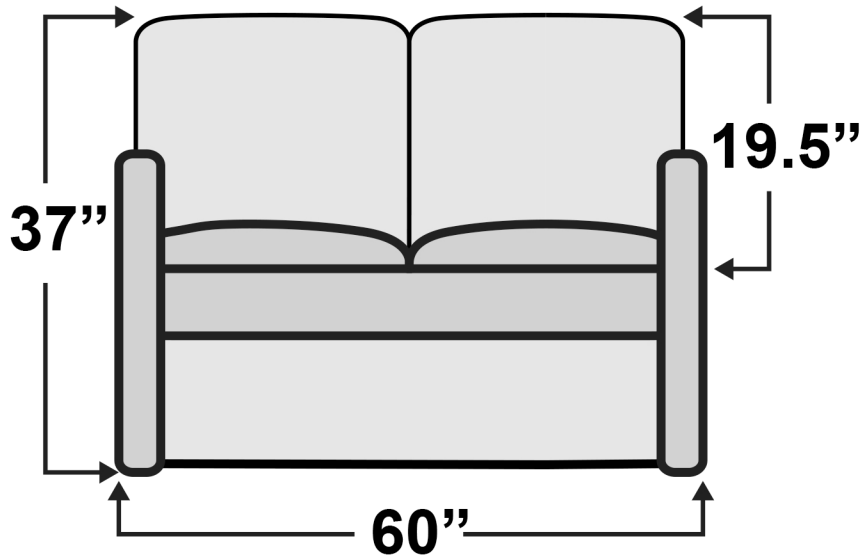

Frontier II Luv Sofa

Measurements & Seat Dimensions

Minimum Distance Required from Wall: **2"**