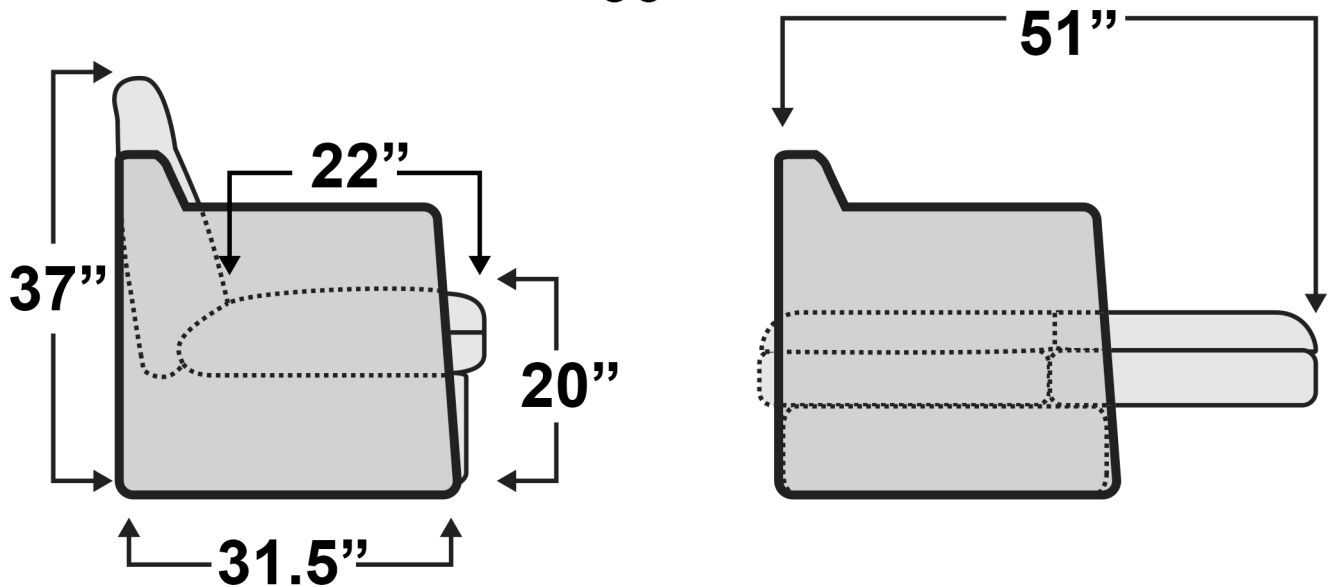

Frontier II Luv Sofa

Measurements & Seat Dimensions

Minimum Distance Required from Wall: **2"**