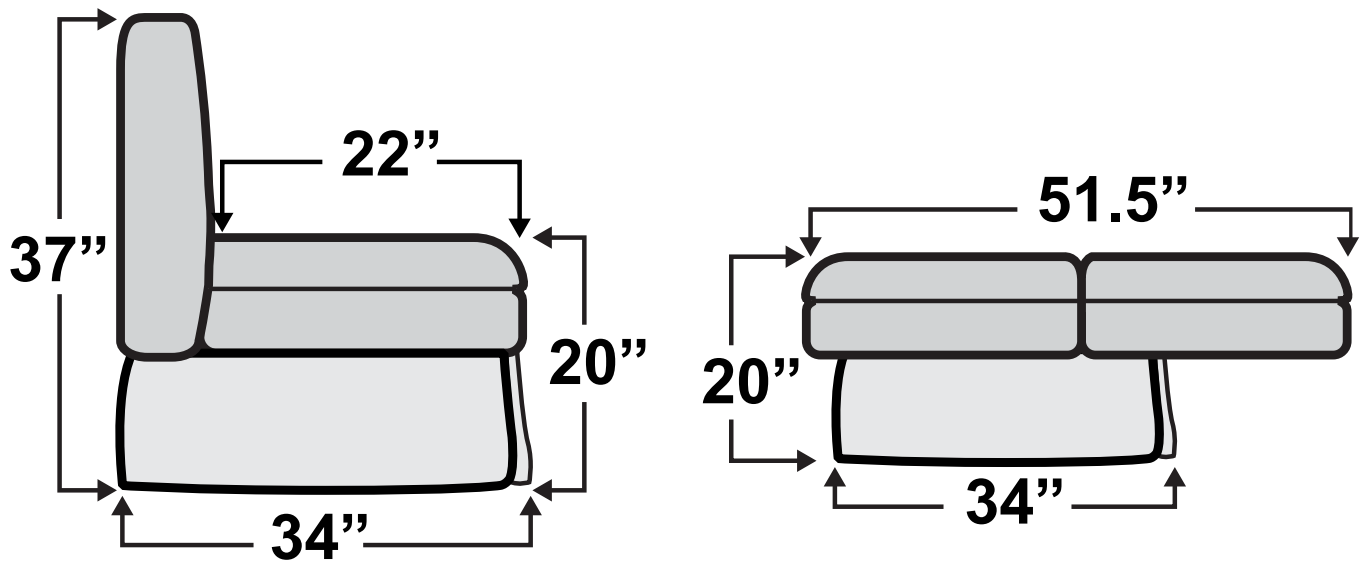

## Frontier I Sofa Bed

Measurements & Seat Dimensions

Minimum Distance Required from Wall: **2.5"**