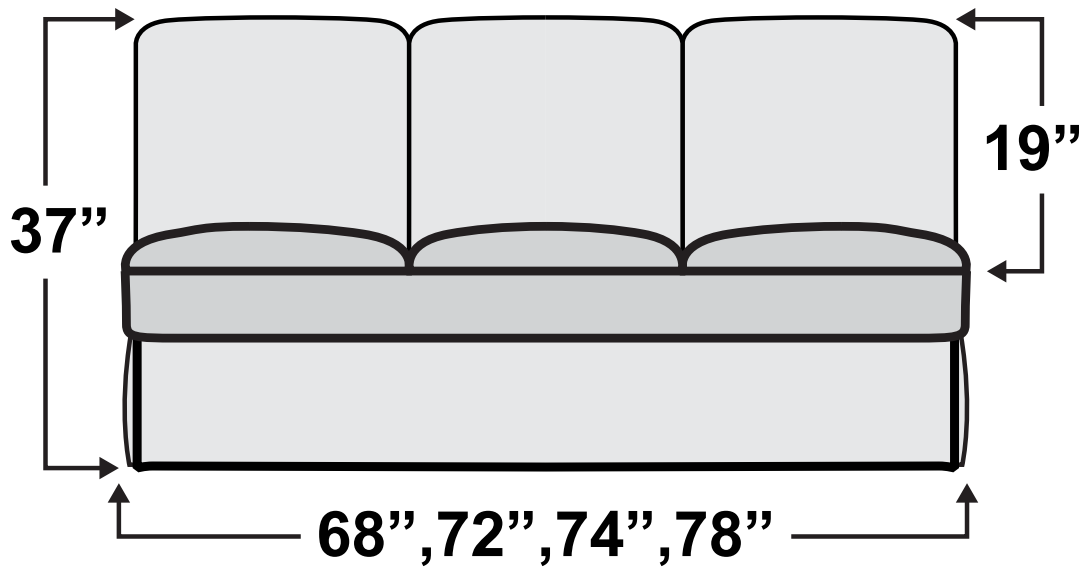

## Frontier I Sofa Bed

Measurements & Seat Dimensions

Minimum Distance Required from Wall: **2.5"**