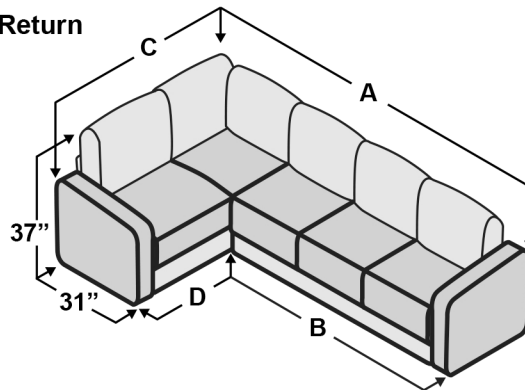

Dresdon RV Grand Room Furniture

Measurements & Seat Dimensions

Right Return

Left Return

Sofa Length		Return	
A	B	C	D
99"	68"	48"	17"
103"	72"	50"	19"
105"	74"	52"	21"
109"	78"	54"	23"

Bed Depth: 51"