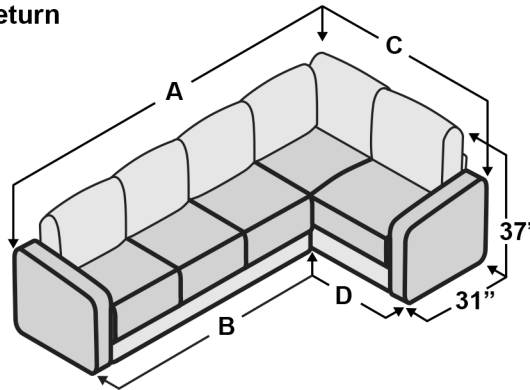

Dresdon RV Grand Room Furniture

Measurements & Seat Dimensions

Right Return

Left Return

Sofa Length		Return	
A	B	C	D
99"	68"	48"	17"
103"	72"	50"	19"
105"	74"	52"	21"
109"	78"	54"	23"

Bed Depth: 51"