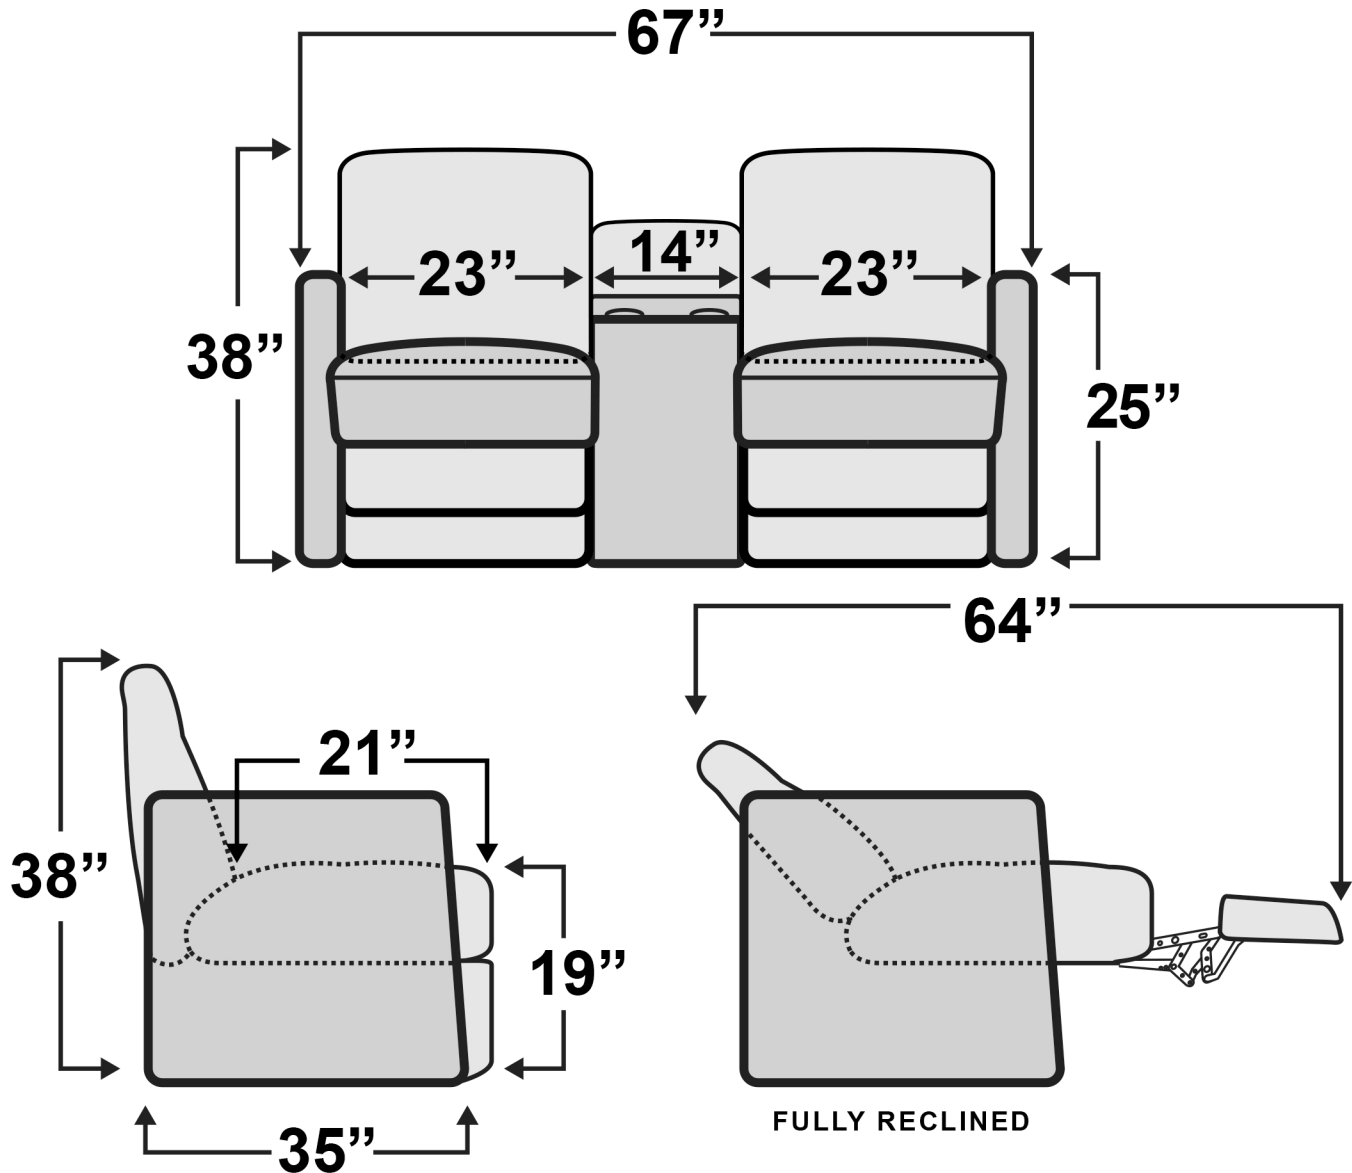

## DeLeon Double Recliner with Console

Measurements & Seat Dimensions

Minimum Distance Required from Wall: **4.5"**