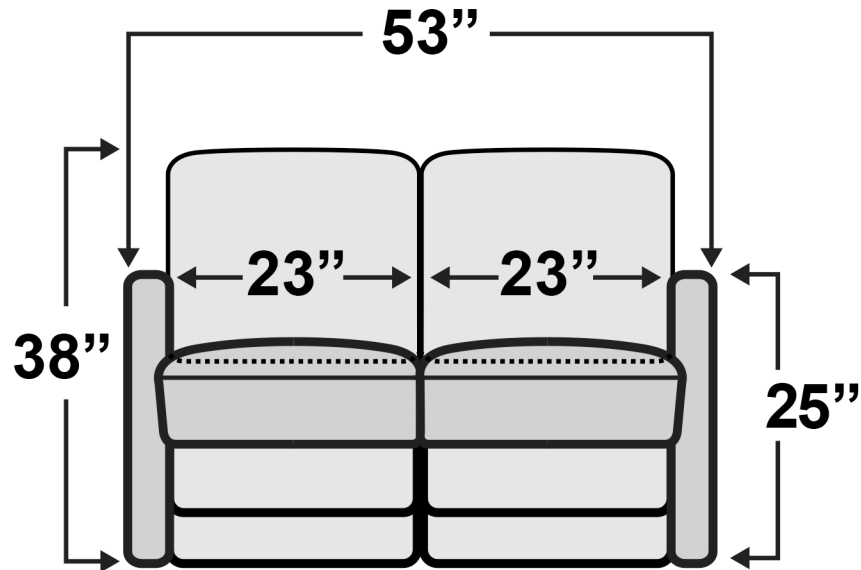

DeLeon Double Recliner Loveseat

Measurements & Seat Dimensions

Minimum Distance Required from Wall: **4.5"**