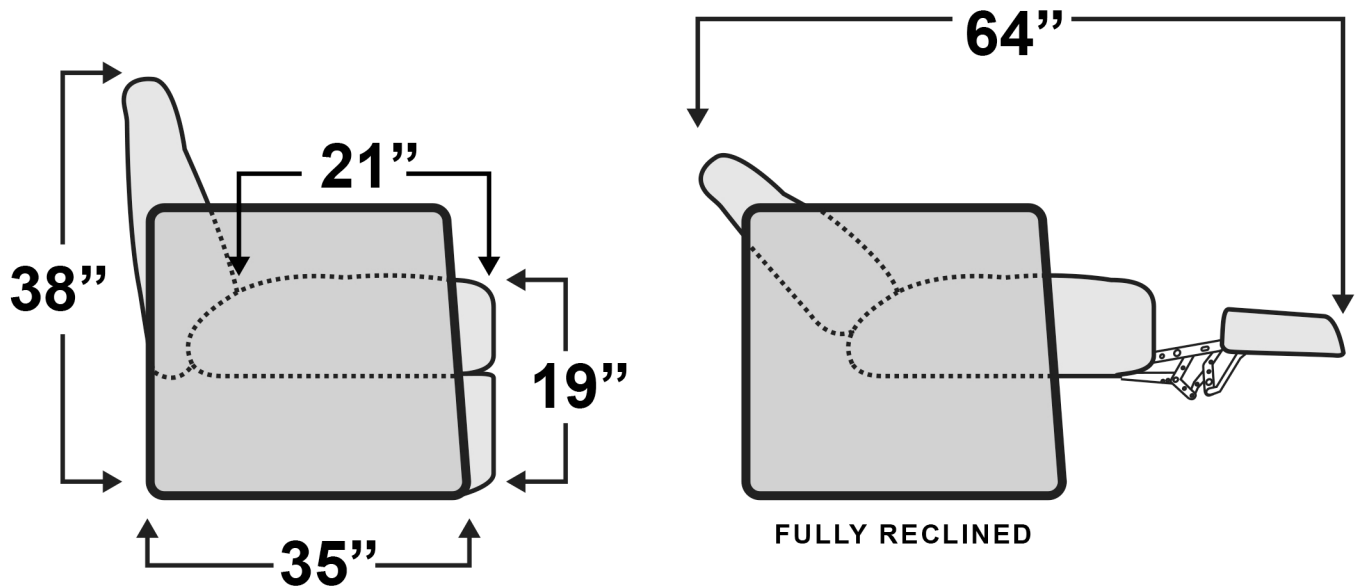

DeLeon Double Recliner Loveseat

Measurements & Seat Dimensions

Minimum Distance Required from Wall: **4.5"**