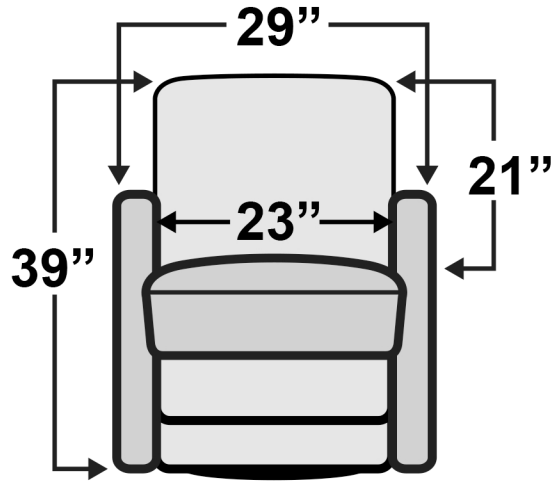

De Leon Swivel Recliner

Measurements & Seat Dimensions

FULLY RECLINED

Minimum Distance Required from Wall: **2"**