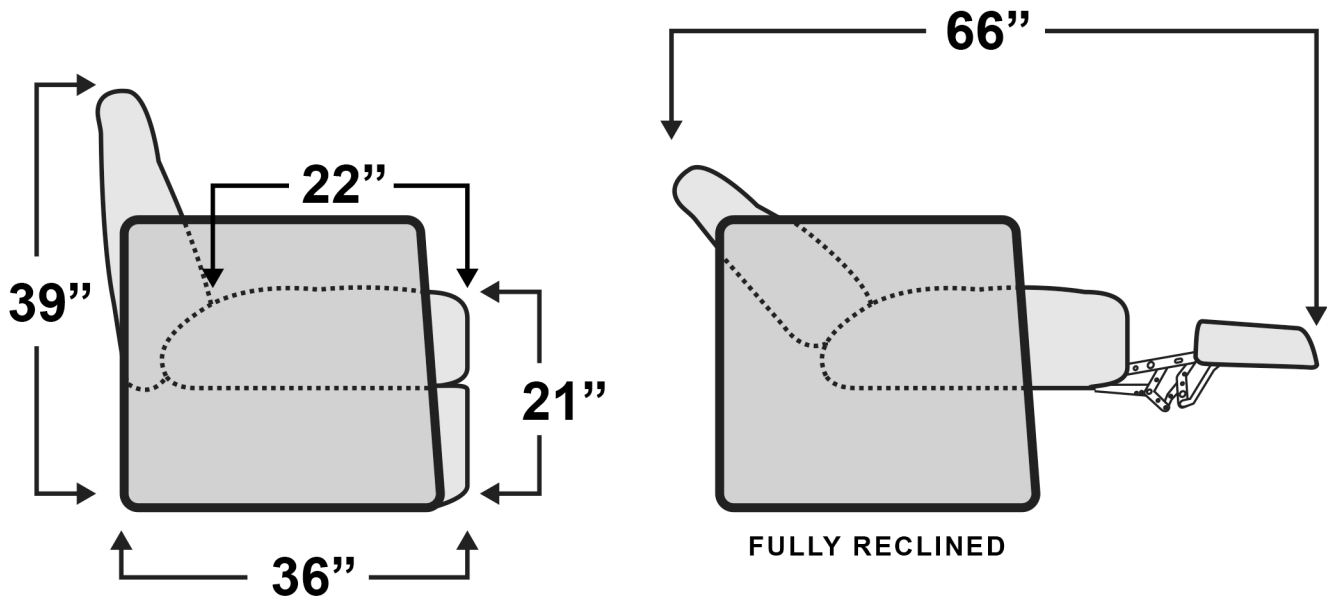

De Leon Swivel Recliner

Measurements & Seat Dimensions

FULLY RECLINED

Minimum Distance Required from Wall: **2"**