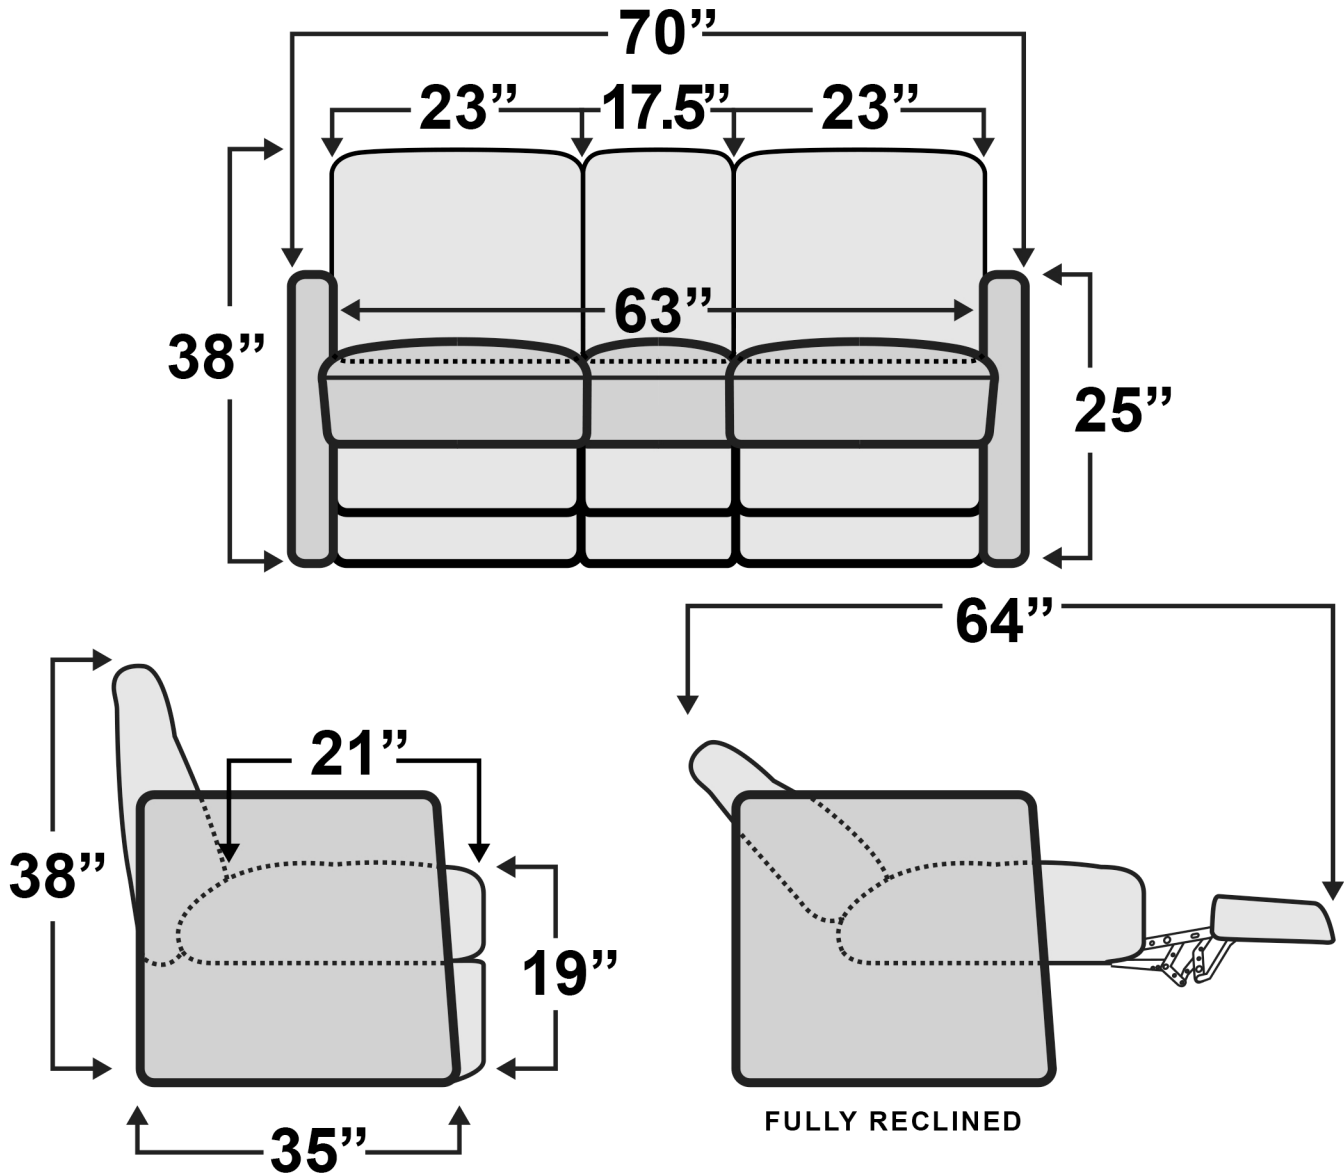

## De Leon Double Recliner

Measurements & Seat Dimensions

Minimum Distance Required from Wall: **4.5"**